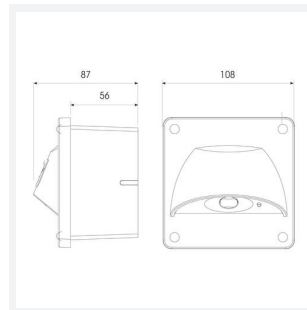

Falcon Wall

Falcon Wall Self-Test Emergency Black
Code: AFW/1/B/3NM/ST

Category	Emergency
Application	Commercial, Education, Healthcare, Hospitality, Outdoor, Retail
Specification	Architectural

PRODUCT FEATURES

- Ultra-low profile recessed or surface mounted emergency low-level light suitable for most internal and external applications
- Integral IP65 open area lens ideal for external escape route installations
- Available in black and white finishes
- Cutting-edge lens design maximises light output and performance, allowing increased spacing reducing cost
- Low level installations provide the required lux levels on the floor reducing the need for ceiling emergency lighting
- Self-test and DALI options available

GENERAL INFORMATION	
Wattage	1.3W
Lumens Delivered	80lm
Lm/W	N/A
Beam Angle	45/120
CRI	70
CCT	6500K
Input	220/240V
Operating Temp	5°C - 40°C
SDCM	5
Cut-Out Size	95x95mm
Product Weight without Packaging	2.869 kg

TECHNICAL INFORMATION	
Light Source	LED
Colour / Finish	Black
IP Rating	IP65
Class Protection	2
Internal / External	Internal / External
Surface / Recessed / Suspended	Recessed
Lumen Depreciation	L80 59,000h
Warranty (Years)	6
CE Mark	Yes
Height	108 mm