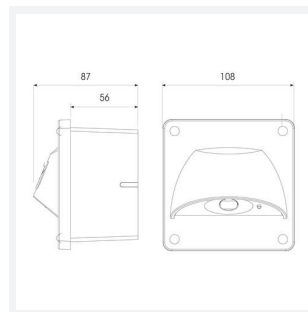

Falcon Wall

Falcon Wall Self-Test Emergency Black
Code: AFW/1/B/3NM/ST

Category	Emergency
Application	Commercial, Education, Healthcare, Hospitality, Outdoor, Retail
Specification	Architectural

- Ultra-low profile recessed or surface mounted emergency low-level light suitable for most internal and external applications
- Integral IP65 open area lens ideal for external escape route installations
- Available in black and white finishes
- Cutting-edge lens design maximises light output and performance, allowing increased spacing reducing cost
- Low level installations provide the required lux levels on the floor reducing the need for ceiling emergency lighting
- Self-test and DALI options available

GENERAL INFORMATION	
Wattage	1.3W
Lumens Delivered	80lm
Lm/W	N/A
Beam Angle	45/120
CRI	70
CCT	6500K
Input	220-240V
Operating Temp	5°C - 40°C
SDCM	5
Cut-Out Size	95x95mm
Product Weight without Packaging	2.869 kg

TECHNICAL INFORMATION	
Light Source	LED
Colour / Finish	Black
IP Rating	IP65
Class Protection	2
Internal / External	Internal / External
Surface / Recessed / Suspended	Recessed
Lumen Depreciation	L80 59,000h
Warranty (Years)	6
CE Mark	Yes
Height	108 mm