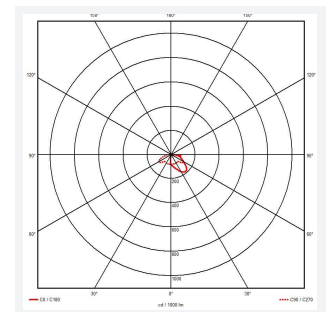

Falcon Wall

Falcon Wall Self-Test Emergency Black
Code: AFW/1/B/3NM/ST

Category	Emergency
Application	Commercial, Education, Healthcare, Hospitality, Outdoor, Retail
Specification	Architectural

- Ultra-low profile recessed or surface mounted emergency low-level light suitable for most internal and external applications
- Integral IP65 open area lens ideal for external escape route installations
- Available in black and white finishes
- Cutting-edge lens design maximises light output and performance, allowing increased spacing reducing cost
- Low level installations provide the required lux levels on the floor reducing the need for ceiling emergency lighting
- Self-test and DALI options available

GENERAL INFORMATION	
Wattage	1.3W
Lumens Delivered	80lm
Lm/W	N/A
Beam Angle	45/120
CRI	70
CCT	6500K
Input	220-240V
Operating Temp	5°C - 40°C
SDCM	5
Cut-Out Size	95x95mm
Product Weight without Packaging	2.869 kg

TECHNICAL INFORMATION	
Light Source	LED
Colour / Finish	Black
IP Rating	IP65
Class Protection	2
Internal / External	Internal / External
Surface / Recessed / Suspended	Recessed
Lumen Depreciation	L80 59,000h
Warranty (Years)	6
CE Mark	Yes
Height	108 mm