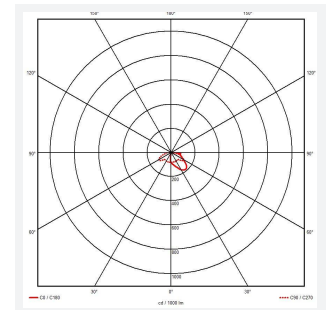

Falcon Wall

Falcon Wall Self-Test Emergency Black
Code: AFW/1/B/3NM/ST

Category	Emergency
Application	Commercial, Education, Healthcare, Hospitality, Outdoor, Retail
Specification	Architectural

PRODUCT FEATURES

GENERAL INFORMATION	
Wattage	1.3W
Lumens Delivered	80lm
Lm/W	N/A
Beam Angle	45/120
CRI	70
CCT	6500K
Input	220/240V
Operating Temp	5°C - 40°C
SDCM	5
Cut-Out Size	95x95mm
Product Weight without Packaging	2.869 kg

TECHNICAL INFORMATION	
Light Source	LED
Colour / Finish	Black
IP Rating	IP65
Class Protection	2
Internal / External	Internal / External
Surface / Recessed / Suspended	Recessed
Lumen Depreciation	L80 59,000h
Warranty (Years)	6
CE Mark	Yes
Height	108 mm