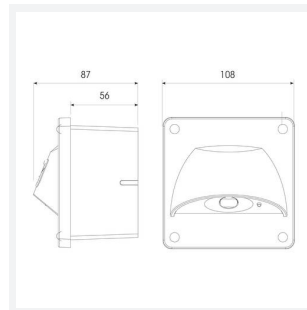

Falcon Wall

Falcon Wall DALI Emergency Black
Code: AFW/1/B/3NM/DA

Category	Emergency
Application	Commercial, Education, Healthcare, Hospitality, Outdoor, Retail
Specification	Architectural

PRODUCT FEATURES

- Ultra-low profile recessed or surface mounted emergency low-level light suitable for most internal and external applications
- Integral IP65 open area lens ideal for external escape route installations
- Available in black and white finishes
- Cutting-edge lens design maximises light output and performance, allowing increased spacing reducing cost
- Low level installations provide the required lux levels on the floor reducing the need for ceiling emergency lighting
- Self-test and DALI options available

GENERAL INFORMATION

Wattage	1.3W
Lumens Delivered	80lm
Lm/W	N/A
Beam Angle	45/120
CRI	70
CCT	6500K
Input	220/240V
Operating Temp	5°C - 40°C
Cut-Out Size	95x95mm
Product Weight without Packaging	0.289 kg