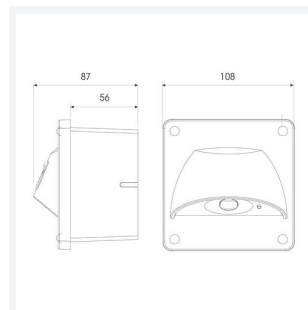

Falcon Wall

Falcon Wall DALI Emergency Black
Code: AFW/1/B/3NM/DA

Category	Emergency
Application	Commercial, Education, Healthcare, Hospitality, Outdoor, Retail
Specification	Architectural

- Ultra-low profile recessed or surface mounted emergency low-level light suitable for most internal and external applications
- Integral IP65 open area lens ideal for external escape route installations
- Available in black and white finishes
- Cutting-edge lens design maximises light output and performance, allowing increased spacing reducing cost
- Low level installations provide the required lux levels on the floor reducing the need for ceiling emergency lighting
- Self-test and DALI options available

GENERAL INFORMATION	
Wattage	1.3W
Lumens Delivered	80lm
Lm/W	N/A
Beam Angle	45/120
CRI	70
CCT	6500K
Input	220-240V
Operating Temp	5°C - 40°C
Cut-Out Size	95x95mm
Product Weight without Packaging	0.289 kg