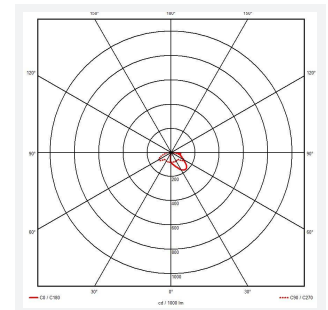

PRODUCT FEATURES

- Ultra-low profile recessed or surface mounted emergency low-level light suitable for most internal and external applications
- Integral IP65 open area lens ideal for external escape route installations
- Available in black and white finishes
- Cutting-edge lens design maximises light output and performance, allowing increased spacing reducing cost
- Low level installations provide the required lux levels on the floor reducing the need for ceiling emergency lighting
- Self-test and DALI options available

GENERAL INFORMATION

Wattage	1.3W
Lumens Delivered	80lm
Lm/W	N/A
Beam Angle	45/120
CRI	70
CCT	6500K
Input	220/240V
Operating Temp	5°C - 40°C
Cut-Out Size	95x95mm
Product Weight without Packaging	0.289 kg

TECHNICAL INFORMATION

Light Source	LED
Colour / Finish	Black
IP Rating	IP65
Class Protection	2
Internal / External	Internal
Surface / Recessed / Suspended	Wall
Lumen Depreciation	L80 59,000h
Warranty (Years)	6
CE Mark	Yes