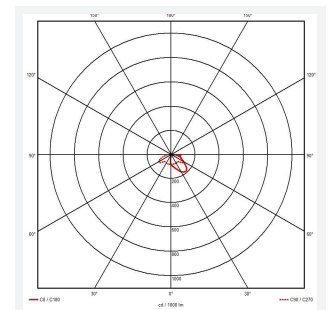

- Ultra-low profile recessed or surface mounted emergency low-level light suitable for most internal and external applications
- Integral IP65 open area lens ideal for external escape route installations
- Available in black and white finishes
- Cutting-edge lens design maximises light output and performance, allowing increased spacing reducing cost
- Low level installations provide the required lux levels on the floor reducing the need for ceiling emergency lighting
- Self-test and DALI options available

GENERAL INFORMATION	
Wattage	1.3W
Lumens Delivered	80lm
Lm/W	N/A
Beam Angle	45/120
CRI	70
CCT	6500K
Input	220-240V
Operating Temp	5°C - 40°C
Cut-Out Size	95x95mm
Product Weight without Packaging	0.289 kg

TECHNICAL INFORMATION	
Light Source	LED
Colour / Finish	Black
IP Rating	IP65
Class Protection	2
Internal / External	Internal
Surface / Recessed / Suspended	Wall
Lumen Depreciation	L80 59,000h
Warranty (Years)	6
CE Mark	Yes