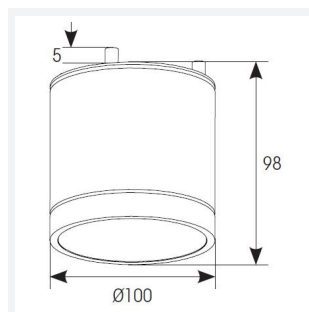

Furia

Furia DC Warm White - White
Code: AFUR/1/W

Category	Downlights
Application	Commercial, Healthcare, Hospitality, Outdoor, Residential, Retail
Specification	Architectural

PRODUCT FEATURES

- Shallow die-cast surface downlight suitable for commercial, hospitality and retail applications
- 35° beam angle
- Modern aesthetic appearance
- Triac dimmable as standard

GENERAL INFORMATION	
Wattage	11W
Lumens Delivered	720lm
Lm/W	74lm/W
Beam Angle	35
CRI	80
CCT	3000K
Input	220-240V
Operating Temp	-20°C - 40°C
SDCM	3
Product Weight without Packaging	0.762 kg

TECHNICAL INFORMATION	
Light Source	LED
Colour / Finish	White
IP Rating	IP65
Class Protection	1
Internal / External	Internal / External
Surface / Recessed / Suspended	Ceiling
Lumen Depreciation	L80 49,000h
Warranty (Years)	5
CE Mark	Yes
Diameter	100 mm
Height	126 mm