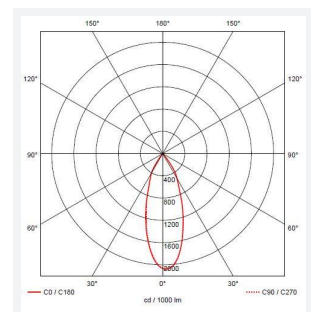

Furia

Furia DC Warm White - White
Code: AFUR/1/W

Category	Downlights
Application	Commercial, Healthcare, Hospitality, Outdoor, Residential, Retail
Specification	Architectural

PRODUCT FEATURES

- Shallow die-cast surface downlight suitable for commercial, hospitality and retail applications
- 35° beam angle
- Modern aesthetic appearance
- Triac dimmable as standard

GENERAL INFORMATION	
Wattage	11W
Lumens Delivered	720lm
Lm/W	74lm/W
Beam Angle	35
CRI	80
CCT	3000K
Input	220-240V
Operating Temp	-20°C - 40°C
SDCM	3
Product Weight without Packaging	0.762 kg

TECHNICAL INFORMATION	
Light Source	LED
Colour / Finish	White
IP Rating	IP65
Class Protection	1
Internal / External	Internal / External
Surface / Recessed / Suspended	Ceiling
Lumen Depreciation	L80 49,000h
Warranty (Years)	5
CE Mark	Yes
Diameter	100 mm
Height	126 mm