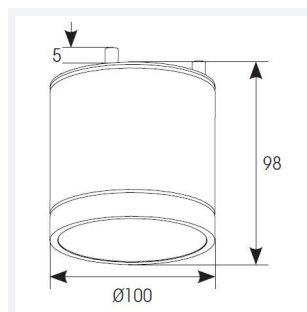

Furia

Furia DC Warm White - White

Code: AFUR/1/W

Category	Downlights
Application	Commercial, Healthcare, Hospitality, Outdoor, Residential, Retail
Specification	Architectural

- Shallow die-cast surface downlight suitable for commercial, hospitality and retail applications
- 35° beam angle
- Modern aesthetic appearance
- Triac dimmable as standard

GENERAL INFORMATION	
Wattage	10W
Lumens Delivered	720lm
Lm/W	74lm/W
Beam Angle	35
CRI	80
CCT	3000K
Input	220-240V
Operating Temp	-20°C - 40°C
SDCM	6
Product Weight without Packaging	0.5 kg

TECHNICAL INFORMATION	
Light Source	LED
Colour / Finish	White
IP Rating	IP65
Class Protection	1
Internal / External	Internal / External
Surface / Recessed / Suspended	Ceiling
Lumen Depreciation	L80 49,000h
Warranty (Years)	5
CE Mark	Yes
Diameter	100 mm
Height	126 mm