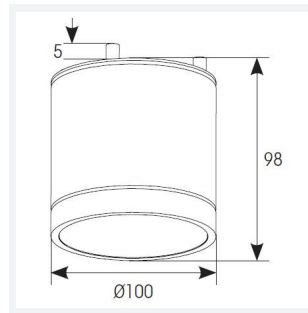

Furia

Furia DC Warm White - White
Code: AFUR/1/W

Category	Downlights
Application	Commercial, Healthcare, Hospitality, Outdoor, Residential, Retail
Specification	Architectural

PRODUCT FEATURES

- Shallow die-cast surface downlight suitable for commercial, hospitality and retail applications
- 35° beam angle
- Modern aesthetic appearance
- Triac dimmable as standard

GENERAL INFORMATION	
Wattage	10W
Lumens Delivered	720lm
Lm/W	74lm/W
Beam Angle	35
CRI	80
CCT	3000K
Input	220/240V
Operating Temp	-20°C - 40°C
SDCM	6
Product Weight without Packaging	0.5 kg

TECHNICAL INFORMATION	
Light Source	LED
Colour / Finish	White
IP Rating	IP65
Class Protection	1
Internal / External	Internal / External
Surface / Recessed / Suspended	Ceiling
Lumen Depreciation	L80 49,000h
Warranty (Years)	5
CE Mark	Yes
Diameter	100 mm
Height	126 mm