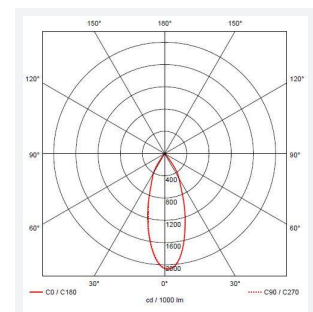

Furia

Furia DC Warm White - White

Code: AFUR/1/W

Category	Downlights
Application	Commercial, Healthcare, Hospitality, Outdoor, Residential, Retail
Specification	Architectural

- Shallow die-cast surface downlight suitable for commercial, hospitality and retail applications
- 35° beam angle
- Modern aesthetic appearance
- Triac dimmable as standard

GENERAL INFORMATION	
Wattage	10W
Lumens Delivered	720lm
Lm/W	74lm/W
Beam Angle	35
CRI	80
CCT	3000K
Input	220-240V
Operating Temp	-20°C - 40°C
SDCM	6
Product Weight without Packaging	0.5 kg

TECHNICAL INFORMATION	
Light Source	LED
Colour / Finish	White
IP Rating	IP65
Class Protection	1
Internal / External	Internal / External
Surface / Recessed / Suspended	Ceiling
Lumen Depreciation	L80 49,000h
Warranty (Years)	5
CE Mark	Yes
Diameter	100 mm
Height	126 mm