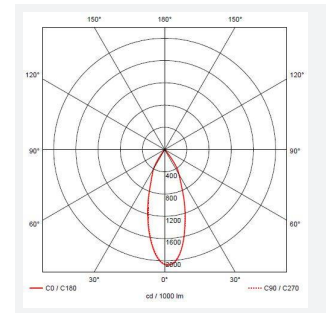

Furia

Furia DC Warm White - White
Code: AFUR/1/W

Category	Downlights
Application	Commercial, Healthcare, Hospitality, Outdoor, Residential, Retail
Specification	Architectural

PRODUCT FEATURES

- Shallow die-cast surface downlight suitable for commercial, hospitality and retail applications
- 35° beam angle
- Modern aesthetic appearance
- Triac dimmable as standard

GENERAL INFORMATION	
Wattage	10W
Lumens Delivered	720lm
Lm/W	74lm/W
Beam Angle	35
CRI	80
CCT	3000K
Input	220/240V
Operating Temp	-20°C - 40°C
SDCM	6
Product Weight without Packaging	0.5 kg

TECHNICAL INFORMATION	
Light Source	LED
Colour / Finish	White
IP Rating	IP65
Class Protection	1
Internal / External	Internal / External
Surface / Recessed / Suspended	Ceiling
Lumen Depreciation	L80 49,000h
Warranty (Years)	5
CE Mark	Yes
Diameter	100 mm
Height	126 mm