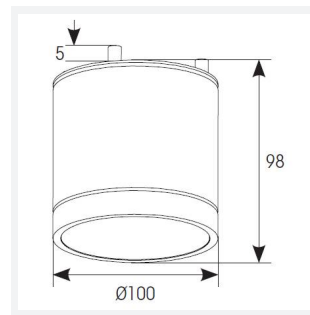

Furia

Furia DC Warm White Graphite
Code: AFUR/1/GR

Category	Downlights
Application	Commercial, Healthcare, Hospitality, Outdoor, Residential, Retail
Specification	Architectural

PRODUCT FEATURES

- Shallow die-cast surface downlight suitable for commercial, hospitality and retail applications
- 35° beam angle
- Modern aesthetic appearance
- Triac dimmable as standard

GENERAL INFORMATION	
Wattage	10W
Lumens Delivered	720lm
Lm/W	74lm/W
Beam Angle	35
CRI	80
CCT	3000K
Input	220/240V
Operating Temp	-20°C - 40°C
SDCM	6
Product Weight without Packaging	0.5 kg

TECHNICAL INFORMATION	
Light Source	LED
Colour / Finish	Graphite
IP Rating	IP65
Class Protection	1
Internal / External	Internal / External
Surface / Recessed / Suspended	Ceiling
Lumen Depreciation	L80 49,000h
Warranty (Years)	5
CE Mark	Yes
Diameter	100 mm
Height	126 mm