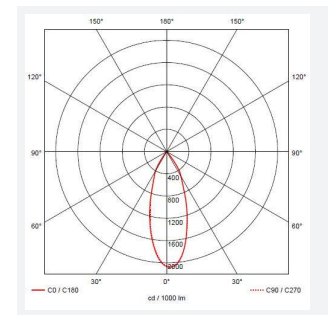

Furia

Furia DC Warm White Graphite
Code: AFUR/1/GR

Category	Downlights
Application	Commercial, Healthcare, Hospitality, Outdoor, Residential, Retail
Specification	Architectural

PRODUCT FEATURES

- Shallow die-cast surface downlight suitable for commercial, hospitality and retail applications
- 35° beam angle
- Modern aesthetic appearance
- Triac dimmable as standard

GENERAL INFORMATION	
Wattage	10W
Lumens Delivered	720lm
Lm/W	74lm/W
Beam Angle	35
CRI	80
CCT	3000K
Input	220/240V
Operating Temp	-20°C - 40°C
SDCM	6
Product Weight without Packaging	0.5 kg

TECHNICAL INFORMATION	
Light Source	LED
Colour / Finish	Graphite
IP Rating	IP65
Class Protection	1
Internal / External	Internal / External
Surface / Recessed / Suspended	Ceiling
Lumen Depreciation	L80 49,000h
Warranty (Years)	5
CE Mark	Yes
Diameter	100 mm
Height	126 mm