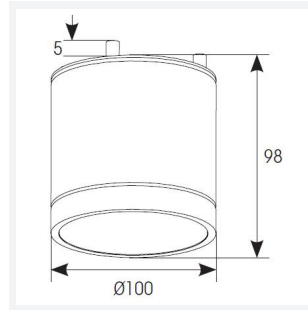

## PRODUCT FEATURES

- Shallow die-cast surface downlight suitable for commercial, hospitality and retail applications
- 35° beam angle
- Modern aesthetic appearance
- Triac dimmable as standard

GENERAL INFORMATION	
Wattage	11W
Lumens Delivered	720lm
Lm/W	74lm/W
Beam Angle	35
CRI	80
CCT	3000K
Input	220-240V
Operating Temp	-20°C - 40°C
SDCM	3
Product Weight without Packaging	0.762 kg

TECHNICAL INFORMATION	
Light Source	LED
Colour / Finish	Graphite
IP Rating	IP65
Class Protection	1
Internal / External	Internal / External
Surface / Recessed / Suspended	Ceiling
Lumen Depreciation	L80 49,000h
Warranty (Years)	5
CE Mark	Yes
Diameter	100 mm
Height	126 mm