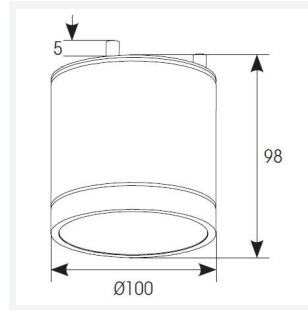

Furia

Furia DC Warm White Graphite
Code: AFUR/1/GR

Category	Downlights
Application	Commercial, Healthcare, Hospitality, Outdoor, Residential, Retail
Specification	Architectural

- Shallow die-cast surface downlight suitable for commercial, hospitality and retail applications
- 35° beam angle
- Modern aesthetic appearance
- Triac dimmable as standard

GENERAL INFORMATION	
Wattage	10W
Lumens Delivered	720lm
Lm/W	74lm/W
Beam Angle	35
CRI	80
CCT	3000K
Input	220-240V
Operating Temp	-20°C - 40°C
SDCM	6
Product Weight without Packaging	0.5 kg

TECHNICAL INFORMATION	
Light Source	LED
Colour / Finish	Graphite
IP Rating	IP65
Class Protection	1
Internal / External	Internal / External
Surface / Recessed / Suspended	Ceiling
Lumen Depreciation	L80 49,000h
Warranty (Years)	5
CE Mark	Yes
Diameter	100 mm
Height	126 mm