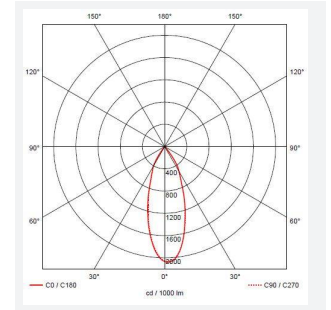

Furia

Furia DC Warm White Graphite
Code: AFUR/1/GR

Category	Downlights
Application	Commercial, Healthcare, Hospitality, Outdoor, Residential, Retail
Specification	Architectural

- Shallow die-cast surface downlight suitable for commercial, hospitality and retail applications
- 35° beam angle
- Modern aesthetic appearance
- Triac dimmable as standard

GENERAL INFORMATION	
Wattage	10W
Lumens Delivered	720lm
Lm/W	74lm/W
Beam Angle	35
CRI	80
CCT	3000K
Input	220-240V
Operating Temp	-20°C - 40°C
SDCM	6
Product Weight without Packaging	0.5 kg

TECHNICAL INFORMATION	
Light Source	LED
Colour / Finish	Graphite
IP Rating	IP65
Class Protection	1
Internal / External	Internal / External
Surface / Recessed / Suspended	Ceiling
Lumen Depreciation	L80 49,000h
Warranty (Years)	5
CE Mark	Yes
Diameter	100 mm
Height	126 mm