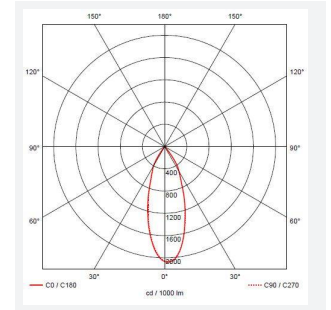

## PRODUCT FEATURES

- Shallow die-cast surface downlight suitable for commercial, hospitality and retail applications
- 35° beam angle
- Modern aesthetic appearance
- Triac dimmable as standard

GENERAL INFORMATION	
Wattage	11W
Lumens Delivered	720lm
Lm/W	74lm/W
Beam Angle	35
CRI	80
CCT	3000K
Input	220-240V
Operating Temp	-20°C - 40°C
SDCM	3
Product Weight without Packaging	0.762 kg

TECHNICAL INFORMATION	
Light Source	LED
Colour / Finish	Graphite
IP Rating	IP65
Class Protection	1
Internal / External	Internal / External
Surface / Recessed / Suspended	Ceiling
Lumen Depreciation	L80 49,000h
Warranty (Years)	5
CE Mark	Yes
Diameter	100 mm
Height	126 mm