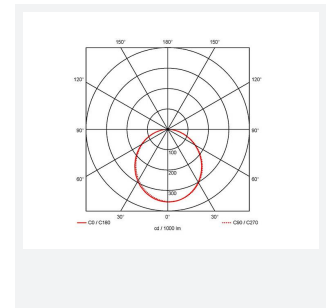

Freska

Freska Downlight Warm White 230mm White
Code: AFRLED230/WW

Category	Downlights
Application	Ancillary, Commercial, Education, Healthcare, Hospitality, Retail
Specification	Performance

PRODUCT FEATURES

GENERAL INFORMATION	
Wattage	19W
Lumens Delivered	1500lm
Lm/W	80lm/W
Beam Angle	110
CRI	80
CCT	3000K
Input	220/240V
Operating Temp	-10°C - 25°C
SDCM	5
UGR	27
Cut-Out Size	210-220mm
Product Weight without Packaging	0.598 kg

TECHNICAL INFORMATION	
Light Source	LED
Colour / Finish	White
IP Rating	IP44
Class Protection	2
Internal / External	Internal
Surface / Recessed / Suspended	Recessed
Lumen Depreciation	L70 60,000h
Warranty (Years)	3
CE Mark	Yes
Diameter	240 mm
Height	25 mm
Accessories	AFRLED/M3/ST