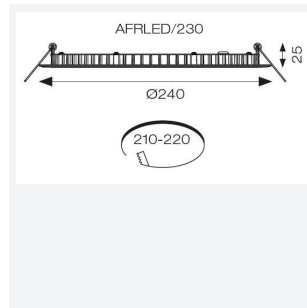

Freska

Freska Downlight Warm White 230mm White
Code: AFRLED230/WW

Category	Downlights
Application	Ancillary, Commercial, Education, Healthcare, Hospitality, Retail
Specification	Performance

PRODUCT FEATURES

GENERAL INFORMATION	
Wattage	19W
Lumens Delivered	1500lm
Lm/W	80lm/W
Beam Angle	110
CRI	80
CCT	3000K
Input	220/240V
Operating Temp	-10°C - 25°C
SDCM	5
UGR	27
Cut-Out Size	210-220mm
Product Weight without Packaging	0.598 kg

TECHNICAL INFORMATION	
Light Source	LED
Colour / Finish	White
IP Rating	IP44
Class Protection	2
Internal / External	Internal
Surface / Recessed / Suspended	Recessed
Lumen Depreciation	L70 60,000h
Warranty (Years)	3
CE Mark	Yes
Diameter	240 mm
Height	25 mm
Accessories	AFRLED/M3/ST