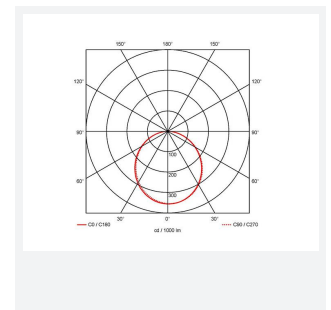

Freska

Freska Downlight Cool White 230mm White
Code: AFRLED230/CW

Category	Downlights
Application	Ancillary, Commercial, Education, Healthcare, Hospitality, Retail
Specification	Performance

PRODUCT FEATURES

GENERAL INFORMATION	
Wattage	19W
Lumens Delivered	1600lm
Lm/W	89lm/W
Beam Angle	110
CRI	80
CCT	4000K
Input	220/240V
Operating Temp	-10°C - 25°C
SDCM	5
UGR	28
Cut-Out Size	210-220mm
Product Weight without Packaging	0.598 kg

TECHNICAL INFORMATION	
Light Source	LED
Colour / Finish	White
IP Rating	IP44
Class Protection	2
Internal / External	Internal
Surface / Recessed / Suspended	Recessed
Lumen Depreciation	L70 60,000h
Warranty (Years)	3
CE Mark	Yes
Diameter	240 mm
Height	25 mm
Accessories	AFRLED/M3/ST