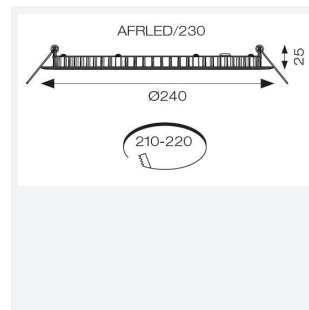

PRODUCT FEATURES

- Economic ultra-slim circular LED performance downlight suitable for semi commercial applications
- Remote driver with plug and play connection
- Non-dimmable
- Ideal for use in areas with shallow ceiling void.
- Edge lit providing excellent uniform illumination
- Optional plug-in self-test emergency pack suitable for all three models

GENERAL INFORMATION	
Wattage	19W
Lumens Delivered	1600lm
Lm/W	89lm/W
Beam Angle	110
CRI	80
CCT	4000K
Input	220/240V
Operating Temp	-10°C - 25°C
SDCM	5
UGR	28
Cut-Out Size	210-220mm
Product Weight without Packaging	0.598 kg

TECHNICAL INFORMATION	
Light Source	LED
Colour / Finish	White
IP Rating	IP44
Class Protection	2
Internal / External	Internal
Surface / Recessed / Suspended	Recessed
Lumen Depreciation	L70 60,000h
Warranty (Years)	3
CE Mark	Yes
Diameter	240 mm
Height	25 mm
Accessories	AFRLED/M3/ST