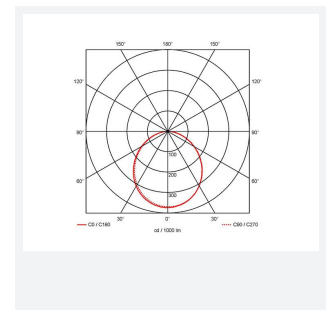

Freska

Freska Downlight Warm White 170mm White
Code: AFRLED170/WW

Category	Downlights
Application	Ancillary, Commercial, Education, Healthcare, Hospitality, Retail
Specification	Performance

PRODUCT FEATURES

GENERAL INFORMATION	
Wattage	13W
Lumens Delivered	900lm
Lm/W	72lm/W
Beam Angle	110
CRI	80
CCT	3000K
Input	220-240V
Operating Temp	-10°C - 25°C
SDCM	5
UGR	26
Cut-Out Size	162-172mm
Product Weight without Packaging	0.39 kg

TECHNICAL INFORMATION	
Light Source	LED
Colour / Finish	White
IP Rating	IP44
Class Protection	2
Internal / External	Internal
Surface / Recessed / Suspended	Recessed
Lumen Depreciation	L70 60,000h
Warranty (Years)	3
CE Mark	Yes
Diameter	180 mm
Height	25 mm
Accessories	AFRLED/M3/ST