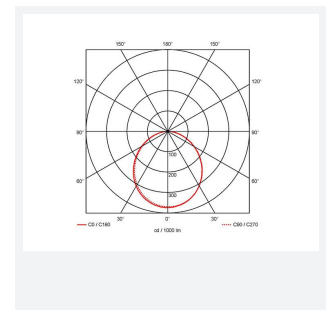

# Freska

Freska Downlight Warm White 170mm White  
Code: AFRLED170/WW

Category	Downlights
Application	Ancillary, Commercial, Education, Healthcare, Hospitality, Retail
Specification	Performance

GENERAL INFORMATION	
Wattage	13W
Lumens Delivered	900lm
Lm/W	72lm/W
Beam Angle	110
CRI	80
CCT	3000K
Input	220/240V
Operating Temp	-10°C - 25°C
SDCM	5
UGR	26
Cut-Out Size	162-172mm
Product Weight without Packaging	0.39 kg

TECHNICAL INFORMATION	
Light Source	LED
Colour / Finish	White
IP Rating	IP44
Class Protection	2
Internal / External	Internal
Surface / Recessed / Suspended	Recessed
Lumen Depreciation	L70 60,000h
Warranty (Years)	3
CE Mark	Yes
Diameter	180 mm
Height	25 mm
Accessories	AFRLED/M3/ST