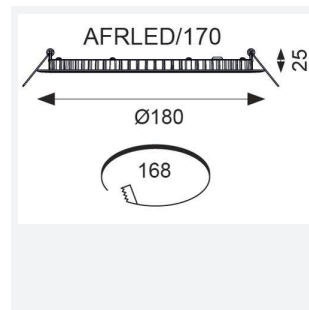

Freska

Freska Downlight Warm White 170mm White
Code: AFRLED170/WW

Category	Downlights
Application	Ancillary, Commercial, Education, Healthcare, Hospitality, Retail
Specification	Performance

PRODUCT FEATURES

GENERAL INFORMATION	
Wattage	13W
Lumens Delivered	900lm
Lm/W	72lm/W
Beam Angle	110
CRI	80
CCT	3000K
Input	220-240V
Operating Temp	-10°C - 25°C
SDCM	5
UGR	26
Cut-Out Size	162-172mm
Product Weight without Packaging	0.39 kg

TECHNICAL INFORMATION	
Light Source	LED
Colour / Finish	White
IP Rating	IP44
Class Protection	2
Internal / External	Internal
Surface / Recessed / Suspended	Recessed
Lumen Depreciation	L70 60,000h
Warranty (Years)	3
CE Mark	Yes
Diameter	180 mm
Height	25 mm
Accessories	AFRLED/M3/ST