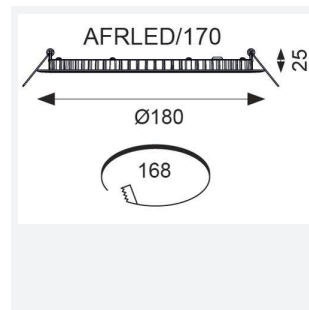

# Freska

Freska Downlight Warm White 170mm White  
Code: AFRLED170/WW

Category	Downlights
Application	Ancillary, Commercial, Education, Healthcare, Hospitality, Retail
Specification	Performance

GENERAL INFORMATION	
Wattage	13W
Lumens Delivered	900lm
Lm/W	72lm/W
Beam Angle	110
CRI	80
CCT	3000K
Input	220/240V
Operating Temp	-10°C - 25°C
SDCM	5
UGR	26
Cut-Out Size	162-172mm
Product Weight without Packaging	0.39 kg

TECHNICAL INFORMATION	
Light Source	LED
Colour / Finish	White
IP Rating	IP44
Class Protection	2
Internal / External	Internal
Surface / Recessed / Suspended	Recessed
Lumen Depreciation	L70 60,000h
Warranty (Years)	3
CE Mark	Yes
Diameter	180 mm
Height	25 mm
Accessories	AFRLED/M3/ST