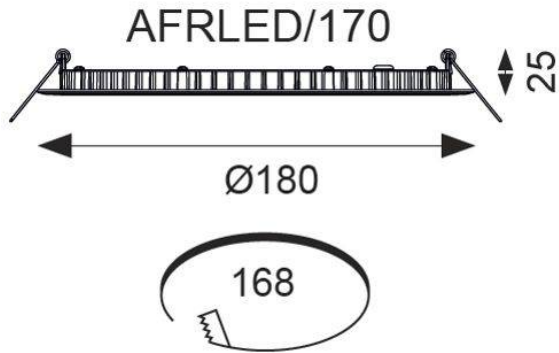

Freska

Freska Downlight Warm White 170mm White
Code: AFRLED170/WW

ACCESSORIES

AFRLED/M3/ST

Freska Downlight Self-Test Emergency Pack