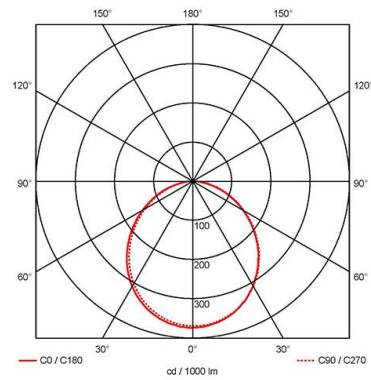

Freska

Freska Downlight Warm White 170mm White
Code: AFRLED170/WW

ACCESSORIES

AFRLED/M3/ST

Freska Downlight Self-Test Emergency Pack