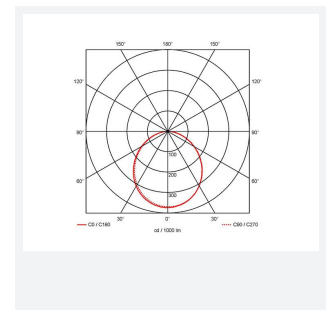

# Freska

Freska Downlight Cool White 170mm White  
Code: AFRLED170/CW

Category	Downlights
Application	Ancillary, Commercial, Education, Healthcare, Hospitality, Retail
Specification	Performance

GENERAL INFORMATION	
Wattage	13W
Lumens Delivered	1000lm
Lm/W	81lm/W
Beam Angle	110
CRI	80
CCT	4000K
Input	220-240V
Operating Temp	-10°C - 25°C
SDCM	5
UGR	27
Cut-Out Size	162-172mm
Product Weight without Packaging	0.39 kg

TECHNICAL INFORMATION	
Light Source	LED
Colour / Finish	White
IP Rating	IP44
Class Protection	2
Internal / External	Internal
Surface / Recessed / Suspended	Recessed
Lumen Depreciation	L70 60,000h
Warranty (Years)	3
CE Mark	Yes
Diameter	180 mm
Height	25 mm
Accessories	AFRLED/M3/ST