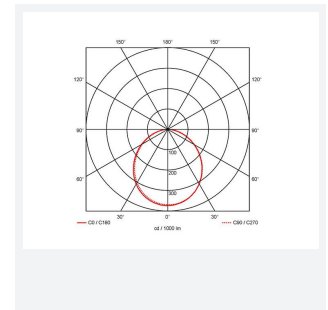

# Freska

Freska Downlight Cool White 170mm White  
Code: AFRLED170/CW

Category	Downlights
Application	Ancillary, Commercial, Education, Healthcare, Hospitality, Retail
Specification	Performance

GENERAL INFORMATION	
Wattage	13W
Lumens Delivered	1000lm
Lm/W	81lm/W
Beam Angle	110
CRI	80
CCT	4000K
Input	220/240V
Operating Temp	-10°C - 25°C
SDCM	5
UGR	27
Cut-Out Size	162-172mm
Product Weight without Packaging	0.39 kg

TECHNICAL INFORMATION	
Light Source	LED
Colour / Finish	White
IP Rating	IP44
Class Protection	2
Internal / External	Internal
Surface / Recessed / Suspended	Recessed
Lumen Depreciation	L70 60,000h
Warranty (Years)	3
CE Mark	Yes
Diameter	180 mm
Height	25 mm
Accessories	AFRLED/M3/ST