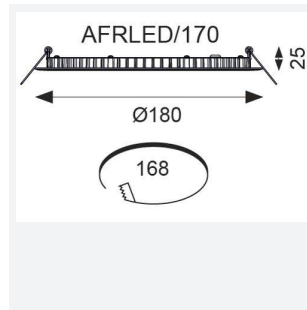

# Freska

Freska Downlight Cool White 170mm White  
Code: AFRLED170/CW

Category	Downlights
Application	Ancillary, Commercial, Education, Healthcare, Hospitality, Retail
Specification	Performance

GENERAL INFORMATION	
Wattage	13W
Lumens Delivered	1000lm
Lm/W	81lm/W
Beam Angle	110
CRI	80
CCT	4000K
Input	220/240V
Operating Temp	-10°C - 25°C
SDCM	5
UGR	27
Cut-Out Size	162-172mm
Product Weight without Packaging	0.39 kg

TECHNICAL INFORMATION	
Light Source	LED
Colour / Finish	White
IP Rating	IP44
Class Protection	2
Internal / External	Internal
Surface / Recessed / Suspended	Recessed
Lumen Depreciation	L70 60,000h
Warranty (Years)	3
CE Mark	Yes
Diameter	180 mm
Height	25 mm
Accessories	AFRLED/M3/ST