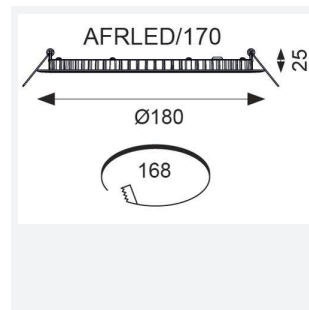

# Freska

Freska Downlight Cool White 170mm White  
Code: AFRLED170/CW

Category	Downlights
Application	Ancillary, Commercial, Education, Healthcare, Hospitality, Retail
Specification	Performance

GENERAL INFORMATION	
Wattage	13W
Lumens Delivered	1000lm
Lm/W	81lm/W
Beam Angle	110
CRI	80
CCT	4000K
Input	220-240V
Operating Temp	-10°C - 25°C
SDCM	5
UGR	27
Cut-Out Size	162-172mm
Product Weight without Packaging	0.39 kg

TECHNICAL INFORMATION	
Light Source	LED
Colour / Finish	White
IP Rating	IP44
Class Protection	2
Internal / External	Internal
Surface / Recessed / Suspended	Recessed
Lumen Depreciation	L70 60,000h
Warranty (Years)	3
CE Mark	Yes
Diameter	180 mm
Height	25 mm
Accessories	AFRLED/M3/ST