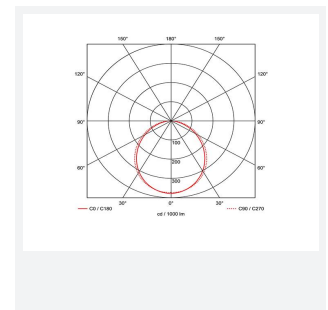

PRODUCT FEATURES

- Economic ultra-slim circular LED performance downlight suitable for semi commercial applications
- Remote driver with plug and play connection
- Non-dimmable
- Ideal for use in areas with shallow ceiling void.
- Edge lit providing excellent uniform illumination
- Optional plug-in self-test emergency pack suitable for all three models

GENERAL INFORMATION	
Wattage	10W
Lumens Delivered	750lm
Lm/W	80lm/W
Beam Angle	110
CRI	80
CCT	3000K
Input	220/240V
Operating Temp	-10°C - 25°C
SDCM	5
UGR	26
Cut-Out Size	116-126mm
Product Weight without Packaging	0.223 kg

TECHNICAL INFORMATION	
Light Source	LED
Colour / Finish	White
IP Rating	IP44
Class Protection	2
Internal / External	Internal
Surface / Recessed / Suspended	Recessed
Lumen Depreciation	L70 60,000h
Warranty (Years)	3
CE Mark	Yes
Diameter	136 mm
Height	25 mm
Accessories	AFRLED/M3/ST