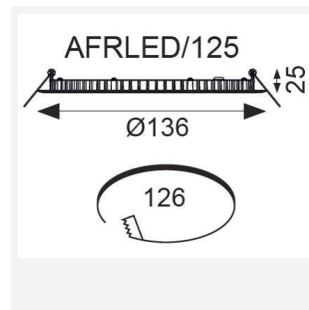

Freska

Freska Downlight Warm White 125mm White
Code: AFRLED125/WW

Category	Downlights
Application	Ancillary, Commercial, Education, Healthcare, Hospitality, Retail
Specification	Performance

PRODUCT FEATURES

GENERAL INFORMATION	
Wattage	10W
Lumens Delivered	750lm
Lm/W	80lm/W
Beam Angle	110
CRI	80
CCT	3000K
Input	220-240V
Operating Temp	-10°C - 25°C
SDCM	5
UGR	26
Cut-Out Size	116-126mm
Product Weight without Packaging	0.223 kg

TECHNICAL INFORMATION	
Light Source	LED
Colour / Finish	White
IP Rating	IP44
Class Protection	2
Internal / External	Internal
Surface / Recessed / Suspended	Recessed
Lumen Depreciation	L70 60,000h
Warranty (Years)	3
CE Mark	Yes
Diameter	136 mm
Height	25 mm
Accessories	AFRLED/M3/ST