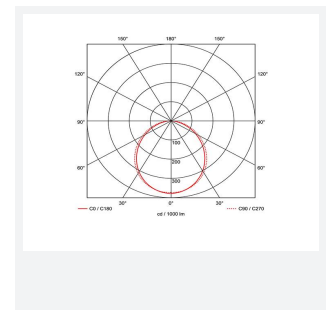

PRODUCT FEATURES

- Economic ultra-slim circular LED performance downlight suitable for semi commercial applications
- Remote driver with plug and play connection
- Non-dimmable
- Ideal for use in areas with shallow ceiling void.
- Edge lit providing excellent uniform illumination
- Optional plug-in self-test emergency pack suitable for all three models

GENERAL INFORMATION	
Wattage	10W
Lumens Delivered	750lm
Lm/W	80lm/W
Beam Angle	110
CRI	80
CCT	3000K
Input	220-240V
Operating Temp	-10°C - 25°C
SDCM	5
UGR	26
Cut-Out Size	116-126mm
Product Weight without Packaging	0.223 kg

TECHNICAL INFORMATION	
Light Source	LED
Colour / Finish	White
IP Rating	IP44
Class Protection	2
Internal / External	Internal
Surface / Recessed / Suspended	Recessed
Lumen Depreciation	L70 60,000h
Warranty (Years)	3
CE Mark	Yes
Diameter	136 mm
Height	25 mm
Accessories	AFRLED/M3/ST