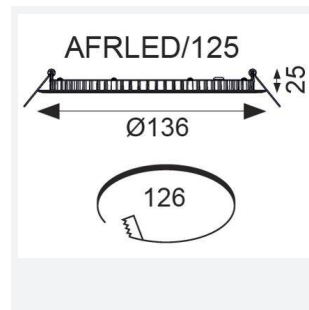

Freska

Freska Downlight Warm White 125mm White
Code: AFRLED125/WW

Category	Downlights
Application	Ancillary, Commercial, Education, Healthcare, Hospitality, Retail
Specification	Performance

PRODUCT FEATURES

GENERAL INFORMATION	
Wattage	10W
Lumens Delivered	750lm
Lm/W	80lm/W
Beam Angle	110
CRI	80
CCT	3000K
Input	220/240V
Operating Temp	-10°C - 25°C
SDCM	5
UGR	26
Cut-Out Size	116-126mm
Product Weight without Packaging	0.223 kg

TECHNICAL INFORMATION	
Light Source	LED
Colour / Finish	White
IP Rating	IP44
Class Protection	2
Internal / External	Internal
Surface / Recessed / Suspended	Recessed
Lumen Depreciation	L70 60,000h
Warranty (Years)	3
CE Mark	Yes
Diameter	136 mm
Height	25 mm
Accessories	AFRLED/M3/ST