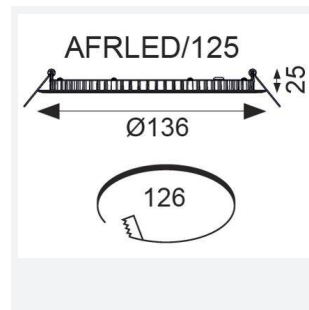

# Freska

Freska Downlight Cool White 125mm White  
Code: AFRLED125/CW

Category	Downlights
Application	Ancillary, Commercial, Education, Healthcare, Hospitality, Retail
Specification	Performance

GENERAL INFORMATION	
Wattage	10W
Lumens Delivered	780lm
Lm/W	92lm/W
Beam Angle	110
CRI	80
CCT	4000K
Input	220/240V
Operating Temp	-10°C - 25°C
SDCM	5
UGR	27
Cut-Out Size	116-126mm
Product Weight without Packaging	0.223 kg

TECHNICAL INFORMATION	
Light Source	LED
Colour / Finish	White
IP Rating	IP44
Class Protection	2
Internal / External	Internal
Surface / Recessed / Suspended	Recessed
Lumen Depreciation	L70 60,000h
Warranty (Years)	3
CE Mark	Yes
Diameter	136 mm
Height	25 mm
Accessories	AFRLED/M3/ST