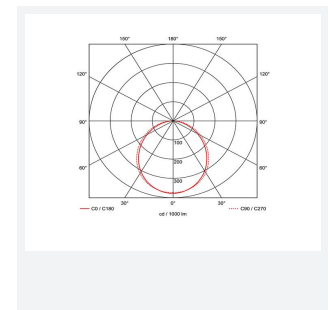

# Freska

Freska Downlight Cool White 125mm White  
Code: AFRLED125/CW

Category	Downlights
Application	Ancillary, Commercial, Education, Healthcare, Hospitality, Retail
Specification	Performance

GENERAL INFORMATION	
Wattage	10W
Lumens Delivered	780lm
Lm/W	92lm/W
Beam Angle	110
CRI	80
CCT	4000K
Input	220/240V
Operating Temp	-10°C - 25°C
SDCM	5
UGR	27
Cut-Out Size	116-126mm
Product Weight without Packaging	0.223 kg

TECHNICAL INFORMATION	
Light Source	LED
Colour / Finish	White
IP Rating	IP44
Class Protection	2
Internal / External	Internal
Surface / Recessed / Suspended	Recessed
Lumen Depreciation	L70 60,000h
Warranty (Years)	3
CE Mark	Yes
Diameter	136 mm
Height	25 mm
Accessories	AFRLED/M3/ST