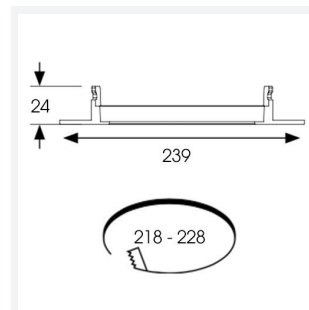

PRODUCT FEATURES

- Economic ultra-slim circular LED performance downlight suitable for education, commercial, healthcare and retail applications
- Ideal for use in areas with shallow ceiling void
- Triac dimmable as standard
- CCT selectable between 3000K, 4000K and 6000K
- Edge lit providing excellent uniform illumination
- Standard and Self-Test Emergency available using the Hawk Kit Emergency Pack

GENERAL INFORMATION

Wattage	18W
Lumens Delivered	2000lm (4000K)
Lm/W	105lm/w
Beam Angle	110
CRI	80
CCT	3000/4000/6000K
Input	220/240V
Operating Temp	-20°C - 40°C
SDCM	6
UGR	25
Cut-Out Size	218-228mm
Product Weight without Packaging	0.5 kg

TECHNICAL INFORMATION

Light Source	LED
Colour / Finish	White
IP Rating	IP44
Class Protection	2
Internal / External	Internal
Surface / Recessed / Suspended	Recessed
Lumen Depreciation	L80 54,000h
Warranty (Years)	5
CE Mark	Yes
Diameter	239 mm
Height	24 mm