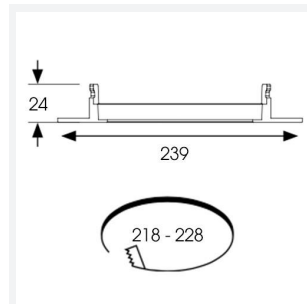

- Economic ultra-slim circular LED performance downlight suitable for education, commercial, healthcare and retail applications
- Ideal for use in areas with shallow ceiling void
- Triac dimmable as standard

- CCT selectable between 3000K, 4000K and 6000K
- Edge lit providing excellent uniform illumination
- Standard and Self-Test Emergency available using the Hawk Kit Emergency Pack

GENERAL INFORMATION

Wattage	18W
Lumens Delivered	2000lm (4000K)
Lm/W	105lm/w
Beam Angle	110
CRI	80
CCT	3000/4000/6000K
Input	220-240V
Operating Temp	-20°C - 40°C
SDCM	6
UGR	25
Cut-Out Size	218-228mm
Product Weight without Packaging	0.5 kg

TECHNICAL INFORMATION

Light Source	LED
Colour / Finish	White
IP Rating	IP44
Class Protection	2
Internal / External	Internal
Surface / Recessed / Suspended	Recessed
Lumen Depreciation	L80 54,000h
Warranty (Years)	5
CE Mark	Yes
Diameter	239 mm
Height	24 mm