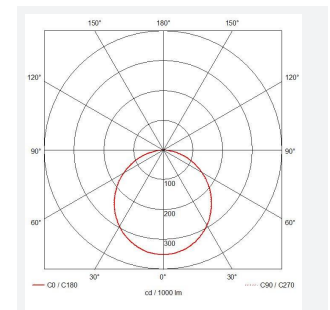

## PRODUCT FEATURES

- Economic ultra-slim circular LED performance downlight suitable for education, commercial, healthcare and retail applications
- Ideal for use in areas with shallow ceiling void
- Triac dimmable as standard
- CCT selectable between 3000K, 4000K and 6000K
- Edge lit providing excellent uniform illumination
- Standard and Self-Test Emergency available using the Hawk Kit Emergency Pack

### GENERAL INFORMATION

Wattage	18W
Lumens Delivered	2000lm (4000K)
Lm/W	105lm/w
Beam Angle	110
CRI	80
CCT	3000/4000/6000K
Input	220/240V
Operating Temp	-20°C - 40°C
SDCM	6
UGR	25
Cut-Out Size	218-228mm
Product Weight without Packaging	0.5 kg

### TECHNICAL INFORMATION

Light Source	LED
Colour / Finish	White
IP Rating	IP44
Class Protection	2
Internal / External	Internal
Surface / Recessed / Suspended	Recessed
Lumen Depreciation	L80 54,000h
Warranty (Years)	5
CE Mark	Yes
Diameter	239 mm
Height	24 mm