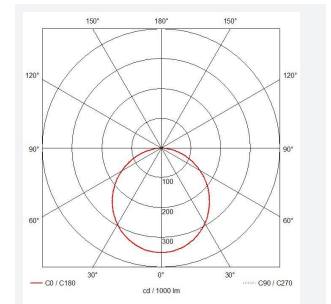

Freska

Freska CCT Downlight 3 White
Code: AFRE3/1

Category	Downlights
Application	Ancillary, Commercial, Education, Healthcare, Hospitality, Retail
Specification	Performance

- Economic ultra-slim circular LED performance downlight suitable for education, commercial, healthcare and retail applications
- Ideal for use in areas with shallow ceiling void
- Triac dimmable as standard

- CCT selectable between 3000K, 4000K and 6000K
- Edge lit providing excellent uniform illumination
- Standard and Self-Test Emergency available using the Hawk Kit Emergency Pack

GENERAL INFORMATION

Wattage	18W
Lumens Delivered	2000lm (4000K)
Lm/W	105lm/w
Beam Angle	110
CRI	80
CCT	3000/4000/6000K
Input	220-240V
Operating Temp	-20°C - 40°C
SDCM	6
UGR	25
Cut-Out Size	218-228mm
Product Weight without Packaging	0.5 kg

TECHNICAL INFORMATION

Light Source	LED
Colour / Finish	White
IP Rating	IP44
Class Protection	2
Internal / External	Internal
Surface / Recessed / Suspended	Recessed
Lumen Depreciation	L80 54,000h
Warranty (Years)	5
CE Mark	Yes
Diameter	239 mm
Height	24 mm