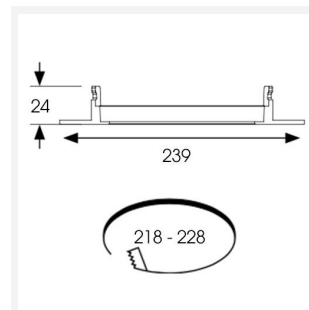

Freska

Freska CCT Downlight 3 White
Code: AFRE3/1

Category	Downlights
Application	Ancillary, Commercial, Education, Healthcare, Hospitality, Retail
Specification	Performance

PRODUCT FEATURES

- Economic ultra-slim circular LED performance downlight suitable for education, commercial, healthcare and retail applications
- Ideal for use in areas with shallow ceiling void
- Triac dimmable as standard
- CCT selectable between 3000K, 4000K and 6000K
- Edge lit providing excellent uniform illumination
- Standard and Self-Test Emergency available using the Hawk Kit Emergency Pack

GENERAL INFORMATION	
Wattage	18W
Lumens Delivered	2000lm (4000K)
Lm/W	105lm/w
Beam Angle	110
CRI	80
CCT	3000/4000/6000K
Input	220-240V
Operating Temp	-20°C - 40°C
SDCM	6
UGR	25
Cut-Out Size	218-228mm
Product Weight without Packaging	0.5 kg

TECHNICAL INFORMATION	
Light Source	LED
Colour / Finish	White
IP Rating	IP44
Class Protection	2
Internal / External	Internal
Surface / Recessed / Suspended	Recessed
Lumen Depreciation	L80 54,000h
Warranty (Years)	5
CE Mark	Yes
Diameter	240 mm
Height	24 mm