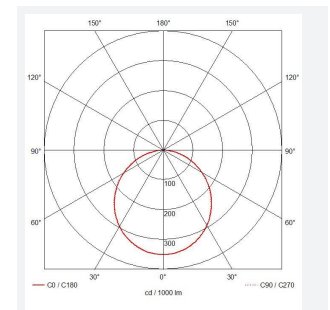

Freska

Freska CCT Downlight 3 White
Code: AFRE3/1

Category	Downlights
Application	Ancillary, Commercial, Education, Healthcare, Hospitality, Retail
Specification	Performance

PRODUCT FEATURES

- Economic ultra-slim circular LED performance downlight suitable for education, commercial, healthcare and retail applications
- Ideal for use in areas with shallow ceiling void
- Triac dimmable as standard
- CCT selectable between 3000K, 4000K and 6000K
- Edge lit providing excellent uniform illumination
- Standard and Self-Test Emergency available using the Hawk Kit Emergency Pack

GENERAL INFORMATION	
Wattage	18W
Lumens Delivered	2000lm (4000K)
Lm/W	105lm/w
Beam Angle	110
CRI	80
CCT	3000/4000/6000K
Input	220-240V
Operating Temp	-20°C - 40°C
SDCM	6
UGR	25
Cut-Out Size	218-228mm
Product Weight without Packaging	0.5 kg

TECHNICAL INFORMATION	
Light Source	LED
Colour / Finish	White
IP Rating	IP44
Class Protection	2
Internal / External	Internal
Surface / Recessed / Suspended	Recessed
Lumen Depreciation	L80 54,000h
Warranty (Years)	5
CE Mark	Yes
Diameter	240 mm
Height	24 mm