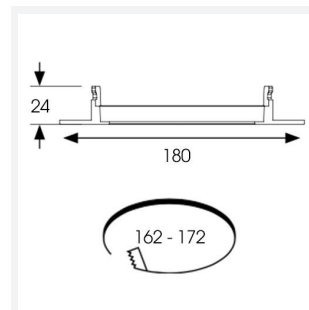

Freska

Freska CCT Downlight 2 White
Code: AFRE2/1

Category	Downlights
Application	Ancillary, Commercial, Education, Healthcare, Hospitality, Retail
Specification	Performance

PRODUCT FEATURES

- Economic ultra-slim circular LED performance downlight suitable for education, commercial, healthcare and retail applications
- Ideal for use in areas with shallow ceiling void
- Triac dimmable as standard
- CCT selectable between 3000K, 4000K and 6000K
- Edge lit providing excellent uniform illumination
- Standard and Self-Test Emergency available using the Hawk Kit Emergency Pack

GENERAL INFORMATION	
Wattage	12W
Lumens Delivered	1300lm (4000K)
Lm/W	105lm/w
Beam Angle	110
CRI	80
CCT	3000/4000/6000K
Input	220/240V
Operating Temp	-20°C - 40°C
SDCM	6
UGR	25
Cut-Out Size	162-172mm
Product Weight without Packaging	0.37 kg

TECHNICAL INFORMATION	
Light Source	LED
Colour / Finish	White
IP Rating	IP44
Class Protection	2
Internal / External	Internal
Surface / Recessed / Suspended	Recessed
Lumen Depreciation	L80 54,000h
Warranty (Years)	5
CE Mark	Yes
Diameter	180 mm
Height	24 mm