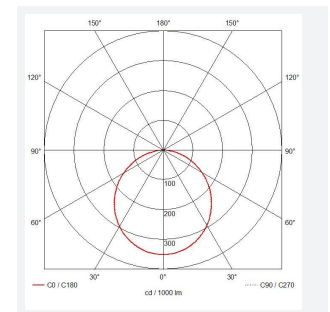

Freska

Freska CCT Downlight 2 White
Code: AFRE2/1

Category	Downlights
Application	Ancillary, Commercial, Education, Healthcare, Hospitality, Retail
Specification	Performance

PRODUCT FEATURES

- Economic ultra-slim circular LED performance downlight suitable for education, commercial, healthcare and retail applications
- Ideal for use in areas with shallow ceiling void
- Triac dimmable as standard
- CCT selectable between 3000K, 4000K and 6000K
- Edge lit providing excellent uniform illumination
- Standard and Self-Test Emergency available using the Hawk Kit Emergency Pack

GENERAL INFORMATION	
Wattage	12W
Lumens Delivered	1300lm (4000K)
Lm/W	105lm/w
Beam Angle	110
CRI	80
CCT	3000/4000/6000K
Input	220-240V
Operating Temp	-20°C - 40°C
SDCM	6
UGR	25
Cut-Out Size	162-172mm
Product Weight without Packaging	0.37 kg

TECHNICAL INFORMATION	
Light Source	LED
Colour / Finish	White
IP Rating	IP44
Class Protection	2
Internal / External	Internal
Surface / Recessed / Suspended	Recessed
Lumen Depreciation	L80 54,000h
Warranty (Years)	5
CE Mark	Yes
Diameter	180 mm
Height	24 mm