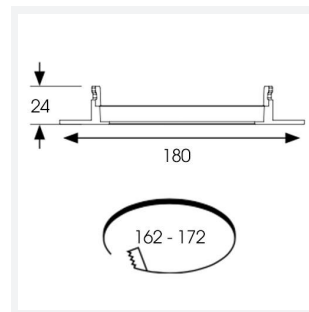

Freska

Freska CCT Downlight 2 White
Code: AFRE2/1

Category	Downlights
Application	Ancillary, Commercial, Education, Healthcare, Hospitality, Retail
Specification	Performance

PRODUCT FEATURES

- Economic ultra-slim circular LED performance downlight suitable for education, commercial, healthcare and retail applications
- Ideal for use in areas with shallow ceiling void
- Triac dimmable as standard
- CCT selectable between 3000K, 4000K and 6000K
- Edge lit providing excellent uniform illumination
- Standard and Self-Test Emergency available using the Hawk Kit Emergency Pack

GENERAL INFORMATION	
Wattage	12W
Lumens Delivered	1300lm (4000K)
Lm/W	105lm/w
Beam Angle	110
CRI	80
CCT	3000/4000/6000K
Input	220-240V
Operating Temp	-20°C - 40°C
SDCM	6
UGR	25
Cut-Out Size	162-172mm
Product Weight without Packaging	0.37 kg

TECHNICAL INFORMATION	
Light Source	LED
Colour / Finish	White
IP Rating	IP44
Class Protection	2
Internal / External	Internal
Surface / Recessed / Suspended	Recessed
Lumen Depreciation	L80 54,000h
Warranty (Years)	5
CE Mark	Yes
Diameter	180 mm
Height	24 mm