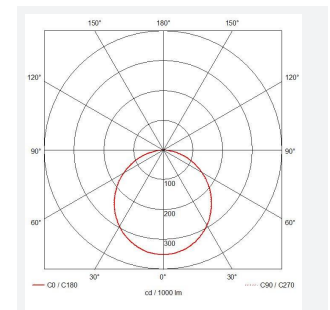

Freska

Freska CCT Downlight 2 White
Code: AFRE2/1

Category	Downlights
Application	Ancillary, Commercial, Education, Healthcare, Hospitality, Retail
Specification	Performance

PRODUCT FEATURES

- Economic ultra-slim circular LED performance downlight suitable for education, commercial, healthcare and retail applications
- Ideal for use in areas with shallow ceiling void
- Triac dimmable as standard
- CCT selectable between 3000K, 4000K and 6000K
- Edge lit providing excellent uniform illumination
- Standard and Self-Test Emergency available using the Hawk Kit Emergency Pack

GENERAL INFORMATION	
Wattage	12W
Lumens Delivered	1300lm (4000K)
Lm/W	105lm/w
Beam Angle	110
CRI	80
CCT	3000/4000/6000K
Input	220/240V
Operating Temp	-20°C - 40°C
SDCM	6
UGR	25
Cut-Out Size	162-172mm
Product Weight without Packaging	0.37 kg

TECHNICAL INFORMATION	
Light Source	LED
Colour / Finish	White
IP Rating	IP44
Class Protection	2
Internal / External	Internal
Surface / Recessed / Suspended	Recessed
Lumen Depreciation	L80 54,000h
Warranty (Years)	5
CE Mark	Yes
Diameter	180 mm
Height	24 mm