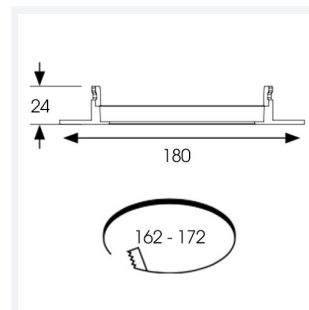

Freska

Freska CCT Downlight 2 White
Code: AFRE2/1

Category	Downlights
Application	Ancillary, Commercial, Education, Healthcare, Hospitality, Retail
Specification	Performance

PRODUCT FEATURES

- Economic ultra-slim circular LED performance downlight suitable for education, commercial, healthcare and retail applications
- Ideal for use in areas with shallow ceiling void
- Triac dimmable as standard
- CCT selectable between 3000K, 4000K and 6000K
- Edge lit providing excellent uniform illumination
- Standard and Self-Test Emergency available using the Hawk Kit Emergency Pack

GENERAL INFORMATION	
Wattage	12W
Lumens Delivered	1300lm (4000K)
Lm/W	105lm/w
Beam Angle	110
CRI	80
CCT	3000/4000/6000K
Input	220-240V
Operating Temp	-20°C - 40°C
SDCM	6
UGR	25
Cut-Out Size	162-172mm
Product Weight without Packaging	0.37 kg

TECHNICAL INFORMATION	
Light Source	LED
Colour / Finish	White
IP Rating	IP44
Class Protection	2
Internal / External	Internal
Surface / Recessed / Suspended	Recessed
Lumen Depreciation	L80 54,000h
Warranty (Years)	5
CE Mark	Yes
Diameter	180 mm
Height	24 mm