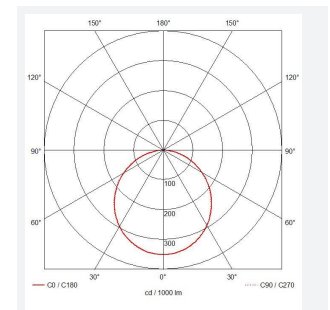

Freska

Freska CCT Downlight 2 White
Code: AFRE2/1

Category	Downlights
Application	Ancillary, Commercial, Education, Healthcare, Hospitality, Retail
Specification	Performance

PRODUCT FEATURES

- Economic ultra-slim circular LED performance downlight suitable for education, commercial, healthcare and retail applications
- Ideal for use in areas with shallow ceiling void
- Triac dimmable as standard
- CCT selectable between 3000K, 4000K and 6000K
- Edge lit providing excellent uniform illumination
- Standard and Self-Test Emergency available using the Hawk Kit Emergency Pack

GENERAL INFORMATION	
Wattage	12W
Lumens Delivered	1300lm (4000K)
Lm/W	105lm/w
Beam Angle	110
CRI	80
CCT	3000/4000/6000K
Input	220-240V
Operating Temp	-20°C - 40°C
SDCM	6
UGR	25
Cut-Out Size	162-172mm
Product Weight without Packaging	0.37 kg

TECHNICAL INFORMATION	
Light Source	LED
Colour / Finish	White
IP Rating	IP44
Class Protection	2
Internal / External	Internal
Surface / Recessed / Suspended	Recessed
Lumen Depreciation	L80 54,000h
Warranty (Years)	5
CE Mark	Yes
Diameter	180 mm
Height	24 mm