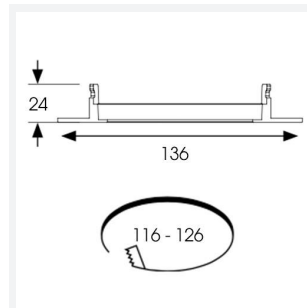

PRODUCT FEATURES

- Economic ultra-slim circular LED performance downlight suitable for education, commercial, healthcare and retail applications
- Ideal for use in areas with shallow ceiling void
- Triac dimmable as standard
- CCT selectable between 3000K, 4000K and 6000K
- Edge lit providing excellent uniform illumination
- Standard and Self-Test Emergency available using the Hawk Kit Emergency Pack

GENERAL INFORMATION	
Wattage	9W
Lumens Delivered	840lm (4000K)
Lm/W	105lm/w
Beam Angle	110
CRI	80
CCT	3000/4000/6000K
Input	220-240V
Operating Temp	-20°C - 40°C
SDCM	6
UGR	25
Cut-Out Size	116-126mm
Product Weight without Packaging	0.25 kg

TECHNICAL INFORMATION	
Light Source	LED
Colour / Finish	White
IP Rating	IP44
Class Protection	2
Internal / External	Internal
Surface / Recessed / Suspended	Recessed
Lumen Depreciation	L80 54,000h
Warranty (Years)	5
CE Mark	Yes
Diameter	137 mm
Height	24 mm