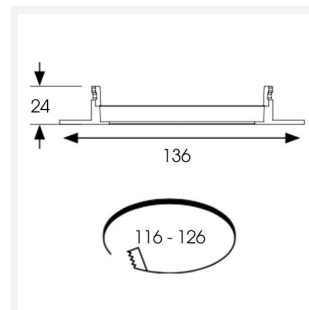

PRODUCT FEATURES

- Economic ultra-slim circular LED performance downlight suitable for education, commercial, healthcare and retail applications
- Ideal for use in areas with shallow ceiling void
- Triac dimmable as standard
- CCT selectable between 3000K, 4000K and 6000K
- Edge lit providing excellent uniform illumination
- Standard and Self-Test Emergency available using the Hawk Kit Emergency Pack

GENERAL INFORMATION

Wattage	9W
Lumens Delivered	840lm (4000K)
Lm/W	105lm/w
Beam Angle	110
CRI	80
CCT	3000/4000/6000K
Input	220-240V
Operating Temp	-20°C - 40°C
SDCM	6
UGR	25
Cut-Out Size	116-126mm
Product Weight without Packaging	0.25 kg

TECHNICAL INFORMATION

Light Source	LED
Colour / Finish	White
IP Rating	IP44
Class Protection	2
Internal / External	Internal
Surface / Recessed / Suspended	Recessed
Lumen Depreciation	L80 54,000h
Warranty (Years)	5
CE Mark	Yes
Diameter	137 mm
Height	24 mm