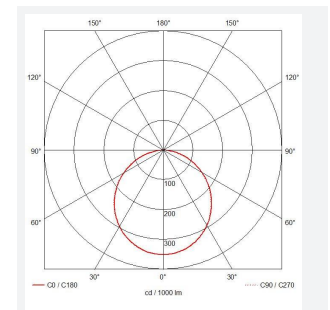

Freska

Freska CCT Downlight 1 White
Code: AFRE1/1

Category	Downlights
Application	Ancillary, Commercial, Education, Healthcare, Hospitality, Retail
Specification	Performance

PRODUCT FEATURES

- Economic ultra-slim circular LED performance downlight suitable for education, commercial, healthcare and retail applications
- Ideal for use in areas with shallow ceiling void
- Triac dimmable as standard
- CCT selectable between 3000K, 4000K and 6000K
- Edge lit providing excellent uniform illumination
- Standard and Self-Test Emergency available using the Hawk Kit Emergency Pack

GENERAL INFORMATION

Wattage	9W
Lumens Delivered	840lm (4000K)
Lm/W	105lm/w
Beam Angle	110
CRI	80
CCT	3000/4000/6000K
Input	220-240V
Operating Temp	-20°C - 40°C
SDCM	6
UGR	25
Cut-Out Size	116-126mm
Product Weight without Packaging	0.25 kg

TECHNICAL INFORMATION

Light Source	LED
Colour / Finish	White
IP Rating	IP44
Class Protection	2
Internal / External	Internal
Surface / Recessed / Suspended	Recessed
Lumen Depreciation	L80 54,000h
Warranty (Years)	5
CE Mark	Yes
Diameter	137 mm
Height	24 mm