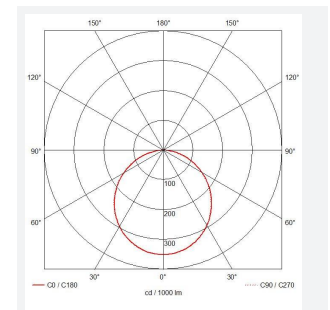

Freska

Freska CCT Downlight 1 White
Code: AFRE1/1

Category	Downlights
Application	Ancillary, Commercial, Education, Healthcare, Hospitality, Retail
Specification	Performance

PRODUCT FEATURES

- Economic ultra-slim circular LED performance downlight suitable for education, commercial, healthcare and retail applications
- Ideal for use in areas with shallow ceiling void
- Triac dimmable as standard
- CCT selectable between 3000K, 4000K and 6000K
- Edge lit providing excellent uniform illumination
- Standard and Self-Test Emergency available using the Hawk Kit Emergency Pack

GENERAL INFORMATION	
Wattage	9W
Lumens Delivered	840lm (4000K)
Lm/W	105lm/w
Beam Angle	110
CRI	80
CCT	3000/4000/6000K
Input	220/240V
Operating Temp	-20°C - 40°C
SDCM	6
UGR	25
Cut-Out Size	116-126mm
Product Weight without Packaging	0.25 kg

TECHNICAL INFORMATION	
Light Source	LED
Colour / Finish	White
IP Rating	IP44
Class Protection	2
Internal / External	Internal
Surface / Recessed / Suspended	Recessed
Lumen Depreciation	L80 54,000h
Warranty (Years)	5
CE Mark	Yes
Diameter	137 mm
Height	24 mm