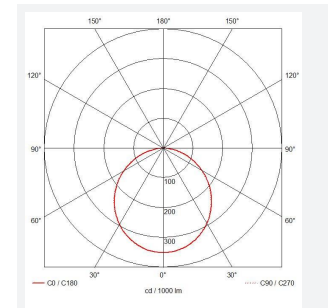

## PRODUCT FEATURES

- Economic ultra-slim circular LED performance downlight suitable for education, commercial, healthcare and retail applications
- Ideal for use in areas with shallow ceiling void
- Triac dimmable as standard
- CCT selectable between 3000K, 4000K and 6000K
- Edge lit providing excellent uniform illumination
- Standard and Self-Test Emergency available using the Hawk Kit Emergency Pack

GENERAL INFORMATION	
Wattage	9W
Lumens Delivered	840lm (4000K)
Lm/W	105lm/w
Beam Angle	110
CRI	80
CCT	3000/4000/6000K
Input	220-240V
Operating Temp	-20°C - 40°C
SDCM	6
UGR	25
Cut-Out Size	116-126mm
Product Weight without Packaging	0.25 kg

TECHNICAL INFORMATION	
Light Source	LED
Colour / Finish	White
IP Rating	IP44
Class Protection	2
Internal / External	Internal
Surface / Recessed / Suspended	Recessed
Lumen Depreciation	L80 54,000h
Warranty (Years)	5
CE Mark	Yes
Diameter	137 mm
Height	24 mm