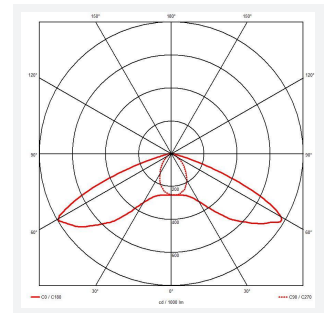

PRODUCT FEATURES

- Compact surface ultra-low profile recessed DALI emergency downlight
- High specification optic design and performance allows increased spacing providing reduced cost
- Self-test as standard
- Supplied with open area and escape route interchangeable lenses
- Available in black and white finishes
- BESA and side conduit mounting

GENERAL INFORMATION	
Wattage	2W
Lumens Delivered	223lm(OA) 228lm(ER)
Lm/W	111lm/W
Beam Angle	Open area - 125° / Escape route - 75°/135°
CRI	70
CCT	6500K
Input	220/240V
Operating Temp	5°C - 50°C
SDCM	5
Product Weight without Packaging	0.37 kg

TECHNICAL INFORMATION	
Light Source	LED
Colour / Finish	White
IP Rating	IP65
Class Protection	2
Internal / External	Internal / External
Surface / Recessed / Suspended	Ceiling
Lumen Depreciation	L80 59,000h
Warranty (Years)	6
CE Mark	Yes
Height	49 mm