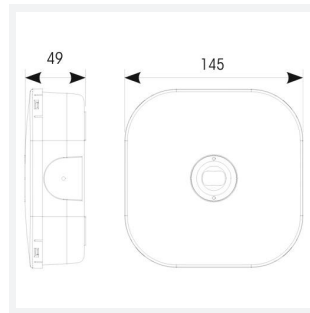

PRODUCT FEATURES

- Compact surface ultra-low profile recessed DALI emergency downlight
- High specification optic design and performance allows increased spacing providing reduced cost
- Self-test as standard
- Supplied with open area and escape route interchangeable lenses
- Available in black and white finishes
- BESA and side conduit mounting

GENERAL INFORMATION	
Wattage	2W
Lumens Delivered	223lm(OA) 228lm(ER)
Lm/W	111lm/W
Beam Angle	Open area - 125° / Escape route - 75°/135°
CRI	70
CCT	6500K
Input	220/240V
Operating Temp	5°C - 50°C
SDCM	5
Product Weight without Packaging	0.37 kg

TECHNICAL INFORMATION	
Light Source	LED
Colour / Finish	White
IP Rating	IP65
Class Protection	2
Internal / External	Internal / External
Surface / Recessed / Suspended	Ceiling
Lumen Depreciation	L80 59,000h
Warranty (Years)	6
CE Mark	Yes
Height	49 mm