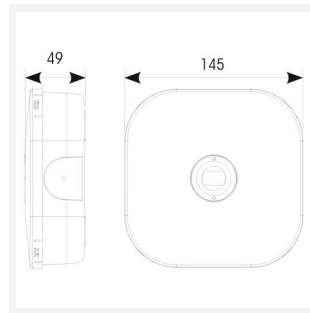

Falcon Pro

Category	Emergency
Application	Ancillary, Commercial, Education, Healthcare, Hospitality, Industrial, Retail
Specification	Performance

Code: AFLP/1/W/3NM/DA

- Compact surface ultra-low profile recessed DALI emergency downlight
- High specification optic design and performance allows increased spacing providing reduced cost
- Self-test as standard
- Supplied with open area and escape route interchangeable lenses
- Available in black and white finishes
- BESA and side conduit mounting

GENERAL INFORMATION	
Wattage	2W
Lumens Delivered	223lm(OA) 228lm(ER)
Lm/W	111lm/W
Beam Angle	Open area - 125° / Escape route - 75°/135°
CRI	70
CCT	6500K
Input	220-240V
Operating Temp	5°C - 50°C
SDCM	5
Product Weight without Packaging	0.37 kg

TECHNICAL INFORMATION	
Light Source	LED
Colour / Finish	White
IP Rating	IP65
Class Protection	2
Internal / External	Internal / External
Surface / Recessed / Suspended	Ceiling
Lumen Depreciation	L80 59,000h
Warranty (Years)	6
CE Mark	Yes
Height	49 mm