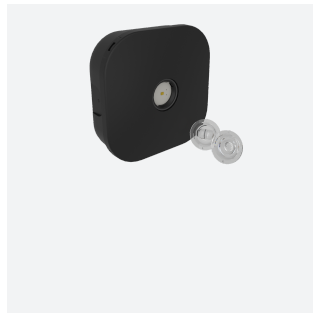

Falcon Pro

Falcon Pro DALI Surface Mounted Downlight
Code: AFLP/1/W/3NM/DA

Category	Emergency
Application	Ancillary, Commercial, Education, Healthcare, Hospitality, Industrial, Retail
Specification	Performance

PRODUCT FEATURES

- Compact surface ultra-low profile recessed DALI emergency downlight
- High specification optic design and performance allows increased spacing providing reduced cost
- Self-test as standard
- Supplied with open area and escape route interchangeable lenses
- Available in black and white finishes
- BESA and side conduit mounting

GENERAL INFORMATION	
Wattage	2W
Lumens Delivered	223lm(OA) 228lm(ER)
Lm/W	111lm/W
Beam Angle	Open area - 125° / Escape route - 75°/135°
CRI	70
CCT	6500K
Input	220/240V
Operating Temp	5°C - 50°C
SDCM	5
Product Weight without Packaging	0.37 kg

TECHNICAL INFORMATION	
Light Source	LED
Colour / Finish	White
IP Rating	IP65
Class Protection	2
Internal / External	Internal / External
Surface / Recessed / Suspended	Ceiling
Lumen Depreciation	L80 59,000h
Warranty (Years)	6
CE Mark	Yes
Height	49 mm