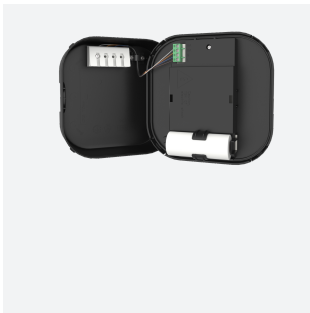

Falcon Pro

Falcon Pro DALI Surface Mounted Downlight
Code: AFLP/1/W/3NM/DA

Category	Emergency
Application	Ancillary, Commercial, Education, Healthcare, Hospitality, Industrial, Retail
Specification	Performance

PRODUCT FEATURES

- Compact surface ultra-low profile recessed DALI emergency downlight
- High specification optic design and performance allows increased spacing providing reduced cost
- Self-test as standard
- Supplied with open area and escape route interchangeable lenses
- Available in black and white finishes
- BESA and side conduit mounting

GENERAL INFORMATION	
Wattage	2W
Lumens Delivered	223lm(OA) 228lm(ER)
Lm/W	111lm/W
Beam Angle	Open area - 125° / Escape route - 75°/135°
CRI	70
CCT	6500K
Input	220/240V
Operating Temp	5°C - 50°C
SDCM	5
Product Weight without Packaging	0.37 kg

TECHNICAL INFORMATION	
Light Source	LED
Colour / Finish	White
IP Rating	IP65
Class Protection	2
Internal / External	Internal / External
Surface / Recessed / Suspended	Ceiling
Lumen Depreciation	L80 59,000h
Warranty (Years)	6
CE Mark	Yes
Height	49 mm