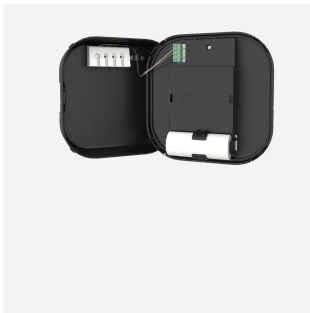

Falcon Pro

Falcon Pro DALI Surface Mounted Downlight
Code: AFLP/1/W/3NM/DA

Category	Emergency
Application	Ancillary, Commercial, Education, Healthcare, Hospitality, Industrial, Retail
Specification	Performance

PRODUCT FEATURES

- Compact surface ultra-low profile recessed DALI emergency downlight
- High specification optic design and performance allows increased spacing providing reduced cost
- Self-test as standard
- Supplied with open area and escape route interchangeable lenses
- Available in black and white finishes
- BESA and side conduit mounting

GENERAL INFORMATION	
Wattage	2W
Lumens Delivered	223lm(OA) 228lm(ER)
Lm/W	111lm/W
Beam Angle	Open area - 125° / Escape route - 75°/135°
CRI	70
CCT	6500K
Input	220-240V
Operating Temp	5°C - 50°C
SDCM	5
Product Weight without Packaging	0.37 kg

TECHNICAL INFORMATION	
Light Source	LED
Colour / Finish	White
IP Rating	IP65
Class Protection	2
Internal / External	Internal / External
Surface / Recessed / Suspended	Ceiling
Lumen Depreciation	L80 59,000h
Warranty (Years)	6
CE Mark	Yes
Height	49 mm