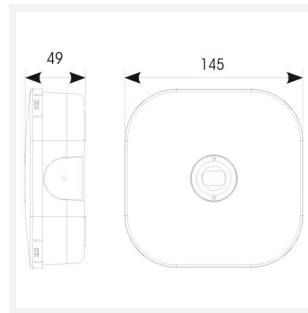

PRODUCT FEATURES

- Compact surface ultra-low profile recessed DALI emergency downlight
- High specification optic design and performance allows increased spacing providing reduced cost
- Self-test as standard
- Supplied with open area and escape route interchangeable lenses
- Available in black and white finishes
- BESA and side conduit mounting

GENERAL INFORMATION	
Wattage	2W
Lumens Delivered	223lm(OA) 228lm(ER)
Lm/W	111lm/W
Beam Angle	Open area - 125° / Escape route - 75°/135°
CRI	70
CCT	6500K
Input	220-240V
Operating Temp	5°C - 50°C
SDCM	5
Product Weight without Packaging	0.37 kg

TECHNICAL INFORMATION	
Light Source	LED
Colour / Finish	White
IP Rating	IP65
Class Protection	2
Internal / External	Internal / External
Surface / Recessed / Suspended	Ceiling
Lumen Depreciation	L80 59,000h
Warranty (Years)	6
CE Mark	Yes
Height	49 mm