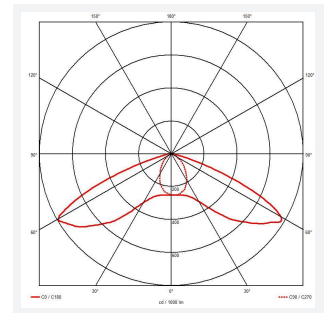

Falcon Pro

Category	Emergency
Application	Ancillary, Commercial, Education, Healthcare, Hospitality, Industrial, Retail
Specification	Performance

Code: AFLP/1/W/3NM/DA