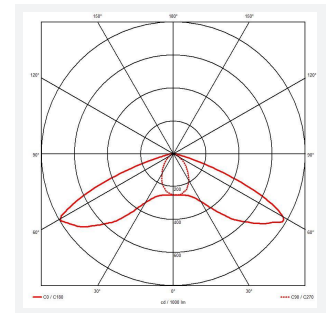

PRODUCT FEATURES

- Compact surface ultra-low profile recessed DALI emergency downlight
- High specification optic design and performance allows increased spacing providing reduced cost
- Self-test as standard
- Supplied with open area and escape route interchangeable lenses
- Available in black and white finishes
- BESA and side conduit mounting

GENERAL INFORMATION	
Wattage	2W
Lumens Delivered	223lm(OA) 228lm(ER)
Lm/W	111lm/W
Beam Angle	Open area - 125° / Escape route - 75°/135°
CRI	70
CCT	6500K
Input	220-240V
Operating Temp	5°C - 50°C
SDCM	5
Product Weight without Packaging	0.37 kg

TECHNICAL INFORMATION	
Light Source	LED
Colour / Finish	White
IP Rating	IP65
Class Protection	2
Internal / External	Internal / External
Surface / Recessed / Suspended	Ceiling
Lumen Depreciation	L80 59,000h
Warranty (Years)	6
CE Mark	Yes
Height	49 mm