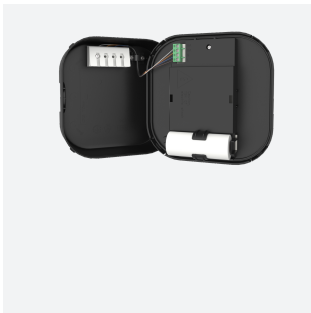

Falcon Pro

Category	Emergency
Application	Ancillary, Commercial, Education, Healthcare, Hospitality, Industrial, Retail
Specification	Performance

Code: AFLP/1/W/3NM/DA

- Compact surface ultra-low profile recessed DALI emergency downlight
- High specification optic design and performance allows increased spacing providing reduced cost
- Self-test as standard
- Supplied with open area and escape route interchangeable lenses
- Available in black and white finishes
- BESA and side conduit mounting

GENERAL INFORMATION	
Wattage	2W
Lumens Delivered	223lm(OA) 228lm(ER)
Lm/W	111lm/W
Beam Angle	Open area - 125° / Escape route - 75°/135°
CRI	70
CCT	6500K
Input	220-240V
Operating Temp	5°C - 50°C
SDCM	5
Product Weight without Packaging	0.37 kg

TECHNICAL INFORMATION	
Light Source	LED
Colour / Finish	White
IP Rating	IP65
Class Protection	2
Internal / External	Internal / External
Surface / Recessed / Suspended	Ceiling
Lumen Depreciation	L80 59,000h
Warranty (Years)	6
CE Mark	Yes
Height	49 mm