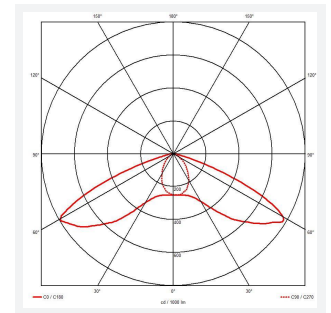

PRODUCT FEATURES

- Compact surface ultra-low profile recessed DALI emergency downlight
- High specification optic design and performance allows increased spacing providing reduced cost
- Self-test as standard
- Supplied with open area and escape route interchangeable lenses
- Available in black and white finishes
- BESA and side conduit mounting

GENERAL INFORMATION	
Wattage	2W
Lumens Delivered	200lm(OA) / 204lm(ER)
Lm/W	100lm/W
Beam Angle	Open area - 125° / Escape route - 75°/135°
CRI	70
CCT	6500K
Input	220/240V
Operating Temp	5°C - 50°C
SDCM	5
Product Weight without Packaging	0.37 kg

TECHNICAL INFORMATION	
Light Source	LED
Colour / Finish	Black
IP Rating	IP65
Class Protection	2
Internal / External	Internal / External
Surface / Recessed / Suspended	Ceiling
Lumen Depreciation	L80 59,000h
Warranty (Years)	6
CE Mark	Yes
Height	49 mm