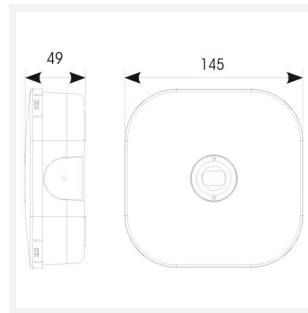

PRODUCT FEATURES

- Compact surface ultra-low profile recessed DALI emergency downlight
- High specification optic design and performance allows increased spacing providing reduced cost
- Self-test as standard
- Supplied with open area and escape route interchangeable lenses
- Available in black and white finishes
- BESA and side conduit mounting

GENERAL INFORMATION	
Wattage	2W
Lumens Delivered	200lm(OA) / 204lm(ER)
Lm/W	100lm/W
Beam Angle	Open area - 125° / Escape route - 75°/135°
CRI	70
CCT	6500K
Input	220/240V
Operating Temp	5°C - 50°C
SDCM	5
Product Weight without Packaging	0.37 kg

TECHNICAL INFORMATION	
Light Source	LED
Colour / Finish	Black
IP Rating	IP65
Class Protection	2
Internal / External	Internal / External
Surface / Recessed / Suspended	Ceiling
Lumen Depreciation	L80 59,000h
Warranty (Years)	6
CE Mark	Yes
Height	49 mm