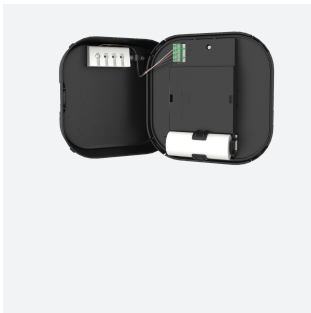

# Falcon Pro

Falcon Pro DALI Surface Mounted Downlight  
Code: AFLP/1/B/3NM/DA

<b>Category</b>	Emergency
<b>Application</b>	Ancillary, Commercial, Education, Healthcare, Hospitality, Industrial, Retail
<b>Specification</b>	Performance

## PRODUCT FEATURES

- Compact surface ultra-low profile recessed DALI emergency downlight
- High specification optic design and performance allows increased spacing providing reduced cost
- Self-test as standard
- Supplied with open area and escape route interchangeable lenses
- Available in black and white finishes
- BESA and side conduit mounting

GENERAL INFORMATION	
Wattage	2W
Lumens Delivered	200lm(OA) / 204lm(ER)
Lm/W	100lm/W
Beam Angle	Open area - 125° / Escape route - 75°/135°
CRI	70
CCT	6500K
Input	220-240V
Operating Temp	5°C - 50°C
SDCM	5
Product Weight without Packaging	0.37 kg