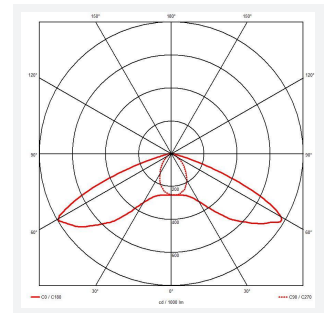

PRODUCT FEATURES

- Compact surface ultra-low profile recessed DALI emergency downlight
- High specification optic design and performance allows increased spacing providing reduced cost
- Self-test as standard
- Supplied with open area and escape route interchangeable lenses
- Available in black and white finishes
- BESA and side conduit mounting

GENERAL INFORMATION	
Wattage	2W
Lumens Delivered	200lm(OA) / 204lm(ER)
Lm/W	100lm/W
Beam Angle	Open area - 125° / Escape route - 75°/135°
CRI	70
CCT	6500K
Input	220-240V
Operating Temp	5°C - 50°C
SDCM	5
Product Weight without Packaging	0.37 kg

TECHNICAL INFORMATION	
Light Source	LED
Colour / Finish	Black
IP Rating	IP65
Class Protection	2
Internal / External	Internal / External
Surface / Recessed / Suspended	Ceiling
Lumen Depreciation	L80 59,000h
Warranty (Years)	6
CE Mark	Yes
Height	49 mm