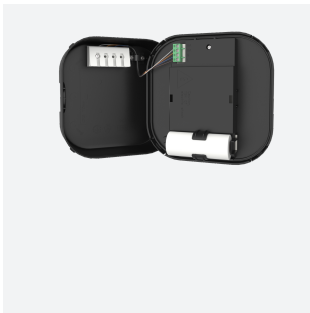

# Falcon Pro

Falcon Pro DALI Surface Mounted Downlight  
Code: AFLP/1/B/3NM/DA

Category	Emergency
Application	Ancillary, Commercial, Education, Healthcare, Hospitality, Industrial, Retail
Specification	Performance

## PRODUCT FEATURES

- Compact surface ultra-low profile recessed DALI emergency downlight
- High specification optic design and performance allows increased spacing providing reduced cost
- Self-test as standard
- Supplied with open area and escape route interchangeable lenses
- Available in black and white finishes
- BESA and side conduit mounting

GENERAL INFORMATION	
Wattage	2W
Lumens Delivered	200lm(OA) / 204lm(ER)
Lm/W	100lm/W
Beam Angle	Open area - 125° / Escape route - 75°/135°
CRI	70
CCT	6500K
Input	220/240V
Operating Temp	5°C - 50°C
SDCM	5
Product Weight without Packaging	0.37 kg

TECHNICAL INFORMATION	
Light Source	LED
Colour / Finish	Black
IP Rating	IP65
Class Protection	2
Internal / External	Internal / External
Surface / Recessed / Suspended	Ceiling
Lumen Depreciation	L80 59,000h
Warranty (Years)	6
CE Mark	Yes
Height	49 mm