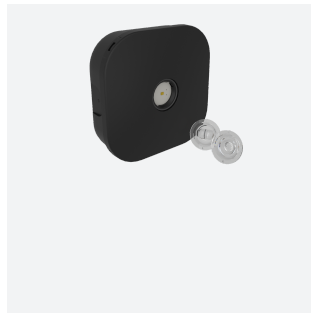

Falcon Pro

Category	Emergency
Application	Ancillary, Commercial, Education, Healthcare, Hospitality, Industrial, Retail
Specification	Performance

Code: AFLP/1/B/3NM/DA

- Compact surface ultra-low profile recessed DALI emergency downlight
- High specification optic design and performance allows increased spacing providing reduced cost
- Self-test as standard
- Supplied with open area and escape route interchangeable lenses
- Available in black and white finishes
- BESA and side conduit mounting

GENERAL INFORMATION	
Wattage	2W
Lumens Delivered	200lm(OA) / 204lm(ER)
Lm/W	100lm/W
Beam Angle	Open area - 125° / Escape route - 75°/135°
CRI	70
CCT	6500K
Input	220-240V
Operating Temp	5°C - 50°C
SDCM	5
Product Weight without Packaging	0.37 kg

TECHNICAL INFORMATION	
Light Source	LED
Colour / Finish	Black
IP Rating	IP65
Class Protection	2
Internal / External	Internal / External
Surface / Recessed / Suspended	Ceiling
Lumen Depreciation	L80 59,000h
Warranty (Years)	6
CE Mark	Yes
Height	49 mm