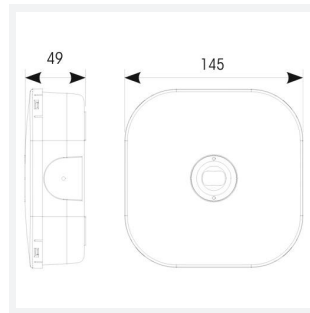

PRODUCT FEATURES

- Compact surface ultra-low profile recessed DALI emergency downlight
- High specification optic design and performance allows increased spacing providing reduced cost
- Self-test as standard
- Supplied with open area and escape route interchangeable lenses
- Available in black and white finishes
- BESA and side conduit mounting

GENERAL INFORMATION	
Wattage	2W
Lumens Delivered	200lm(OA) / 204lm(ER)
Lm/W	100lm/W
Beam Angle	Open area - 125° / Escape route - 75°/135°
CRI	70
CCT	6500K
Input	220-240V
Operating Temp	5°C - 50°C
SDCM	5
Product Weight without Packaging	0.37 kg

TECHNICAL INFORMATION	
Light Source	LED
Colour / Finish	Black
IP Rating	IP65
Class Protection	2
Internal / External	Internal / External
Surface / Recessed / Suspended	Ceiling
Lumen Depreciation	L80 59,000h
Warranty (Years)	6
CE Mark	Yes
Height	49 mm