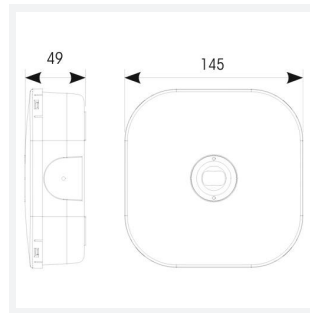

Falcon Pro

Category	Emergency
Application	Ancillary, Commercial, Education, Healthcare, Hospitality, Industrial, Retail
Specification	Performance

Code: AFLP/1/B/3NM/DA

- Compact surface ultra-low profile recessed DALI emergency downlight
- High specification optic design and performance allows increased spacing providing reduced cost
- Self-test as standard
- Supplied with open area and escape route interchangeable lenses
- Available in black and white finishes
- BESA and side conduit mounting

GENERAL INFORMATION	
Wattage	2W
Lumens Delivered	200lm(OA) / 204lm(ER)
Lm/W	100lm/W
Beam Angle	Open area - 125° / Escape route - 75°/135°
CRI	70
CCT	6500K
Input	220-240V
Operating Temp	5°C - 50°C
SDCM	5
Product Weight without Packaging	0.37 kg

TECHNICAL INFORMATION	
Light Source	LED
Colour / Finish	Black
IP Rating	IP65
Class Protection	2
Internal / External	Internal / External
Surface / Recessed / Suspended	Ceiling
Lumen Depreciation	L80 59,000h
Warranty (Years)	6
CE Mark	Yes
Height	49 mm