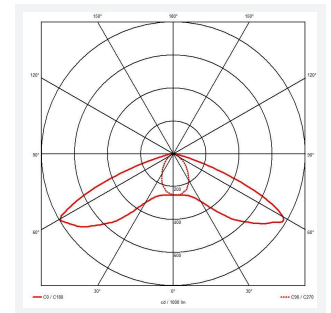

Falcon Pro

Category	Emergency
Application	Ancillary, Commercial, Education, Healthcare, Hospitality, Industrial, Retail
Specification	Performance

Code: AFLP/1/B/3NM/DA