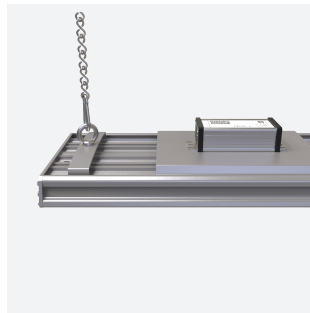

# ForceLINE

ForceLINE Linear 1200mm Emergency  
Code: AFLLED4/M3

Category	High/Low Bay
Application	Industrial
Specification	Performance

- Powerful and robust IP65 low/high bay suitable for industrial applications
- Die-cast aluminium construction provides enhanced thermal performance for longer LED lifespan
- Powered by Philips
- Mounting brackets supplied as standard for droptop or chain/wire installation (suspension kit not included)
- Anti-glare polycarbonate diffuser maximises performance and light output

## GENERAL INFORMATION

Wattage	240W
Lumens Delivered	31000lm
Lm/W	130lm/W
Beam Angle	105
CRI	80
CCT	4000K
Input	220-240V
Operating Temp	0°C - 25°C
SDCM	5
Product Weight without Packaging	10.37 kg

## TECHNICAL INFORMATION

Light Source	LED
Colour / Finish	Graphite
IP Rating	IP65
Class Protection	1
Internal / External	Internal / External
Surface / Recessed / Suspended	Suspended
Lumen Depreciation	L80 60,000h
Warranty (Years)	5
CE Mark	Yes
Height	104 mm