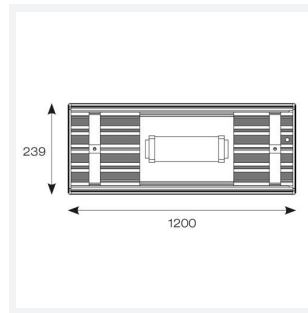

# ForceLINE

ForceLINE Linear 1200mm Emergency  
Code: AFLLED4/M3

Category	High/Low Bay
Application	Industrial
Specification	Performance

- Powerful and robust IP65 low/high bay suitable for industrial applications
- Die-cast aluminium construction provides enhanced thermal performance for longer LED lifespan
- Powered by Philips
- Mounting brackets supplied as standard for droptop or chain/wire installation (suspension kit not included)
- Anti-glare polycarbonate diffuser maximises performance and light output

## GENERAL INFORMATION

Wattage	240W
Lumens Delivered	31000lm
Lm/W	130lm/W
Beam Angle	105
CRI	80
CCT	4000K
Input	220-240V
Operating Temp	0°C - 25°C
SDCM	5
Product Weight without Packaging	10.37 kg

## TECHNICAL INFORMATION

Light Source	LED
Colour / Finish	Graphite
IP Rating	IP65
Class Protection	1
Internal / External	Internal / External
Surface / Recessed / Suspended	Suspended
Lumen Depreciation	L80 60,000h
Warranty (Years)	5
CE Mark	Yes
Height	104 mm