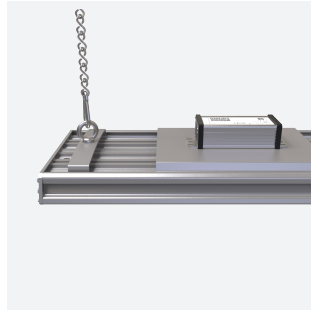

ForceLINE

ForceLINE Linear 1200mm Emergency
Code: AFLLED4/M3

Category	High/Low Bay
Application	Industrial
Specification	Performance

PRODUCT FEATURES

- Powerful and robust IP65 low/high bay suitable for industrial applications
- Die-cast aluminium construction provides enhanced thermal performance for longer LED lifespan
- Powered by Philips
- Mounting brackets supplied as standard for droptop or chain/wire installation (suspension kit not included)
- Anti-glare polycarbonate diffuser maximises performance and light output

GENERAL INFORMATION	
Wattage	240W
Lumens Delivered	31000lm
Lm/W	130lm/W
Beam Angle	105
CRI	80
CCT	4000K
Input	220/240V
Operating Temp	0°C - 25°C
SDCM	5
Product Weight without Packaging	10.37 kg

TECHNICAL INFORMATION	
Light Source	LED
Colour / Finish	Graphite
IP Rating	IP65
Class Protection	1
Internal / External	Internal / External
Surface / Recessed / Suspended	Suspended
Lumen Depreciation	L80 60,000h
Warranty (Years)	5
CE Mark	Yes
Height	104 mm