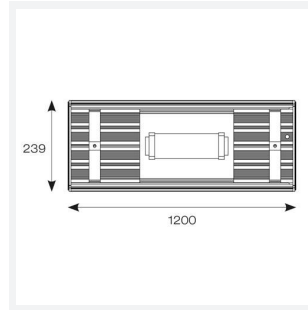

ForceLINE

ForceLINE Linear 1200mm Emergency
Code: AFLLED4/M3

Category	High/Low Bay
Application	Industrial
Specification	Performance

PRODUCT FEATURES

- Powerful and robust IP65 low/high bay suitable for industrial applications
- Die-cast aluminium construction provides enhanced thermal performance for longer LED lifespan
- Powered by Philips
- Mounting brackets supplied as standard for droptop or chain/wire installation (suspension kit not included)
- Anti-glare polycarbonate diffuser maximises performance and light output

GENERAL INFORMATION	
Wattage	240W
Lumens Delivered	31000lm
Lm/W	130lm/W
Beam Angle	105
CRI	80
CCT	4000K
Input	220/240V
Operating Temp	0°C - 25°C
SDCM	5
Product Weight without Packaging	10.37 kg

TECHNICAL INFORMATION	
Light Source	LED
Colour / Finish	Graphite
IP Rating	IP65
Class Protection	1
Internal / External	Internal / External
Surface / Recessed / Suspended	Suspended
Lumen Depreciation	L80 60,000h
Warranty (Years)	5
CE Mark	Yes
Height	104 mm