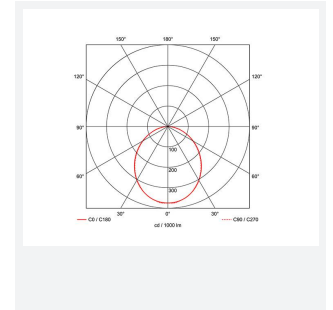

ForceLINE

ForceLINE Linear 1200mm Emergency
Code: AFLLED4/M3

Category	High/Low Bay
Application	Industrial
Specification	Performance

PRODUCT FEATURES

- Powerful and robust IP65 low/high bay suitable for industrial applications
- Die-cast aluminium construction provides enhanced thermal performance for longer LED lifespan
- Powered by Philips
- Mounting brackets supplied as standard for droptop or chain/wire installation (suspension kit not included)
- Anti-glare polycarbonate diffuser maximises performance and light output

GENERAL INFORMATION	
Wattage	240W
Lumens Delivered	31000lm
Lm/W	130lm/W
Beam Angle	105
CRI	80
CCT	4000K
Input	220/240V
Operating Temp	0°C - 25°C
SDCM	5
Product Weight without Packaging	10.37 kg

TECHNICAL INFORMATION	
Light Source	LED
Colour / Finish	Graphite
IP Rating	IP65
Class Protection	1
Internal / External	Internal / External
Surface / Recessed / Suspended	Suspended
Lumen Depreciation	L80 60,000h
Warranty (Years)	5
CE Mark	Yes
Height	104 mm