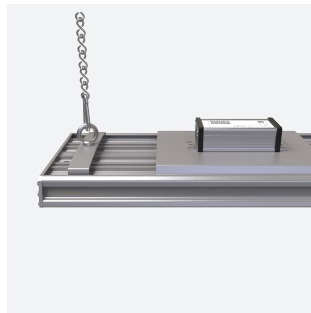

Category High/Low Bay

Application Industrial

Specification Performance

ForceLINE

ForceLINE Linear 1200mm 1-10V Emergency
Code: AFLLED4/DD4/M3

- Powerful and robust IP65 low/high bay suitable for industrial applications
- Die-cast aluminium construction provides enhanced thermal performance for longer LED lifespan
- Powered by Philips
- Mounting brackets supplied as standard for droptop or chain/wire installation (suspension kit not included)
- Anti-glare polycarbonate diffuser maximises performance and light output

GENERAL INFORMATION

Wattage	240W
Lumens Delivered	31000lm
Lm/W	130lm/W
Beam Angle	105
CRI	80
CCT	4000K
Input	220-240V
Operating Temp	0°C - 25°C
SDCM	5

TECHNICAL INFORMATION

Light Source	LED
Colour / Finish	Graphite
IP Rating	IP65
Class Protection	1
Internal / External	Internal / External
Surface / Recessed / Suspended	Suspended
Lumen Depreciation	L80 60,000h
Warranty (Years)	5
CE Mark	Yes
Height	104 mm