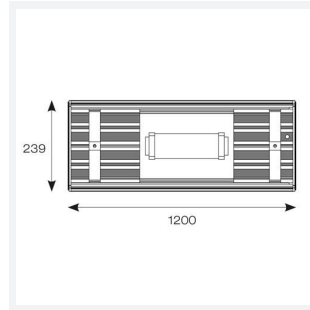

# ForceLINE

ForceLINE Linear 1200mm 1-10V Emergency  
Code: AFLLED4/DD4/M3

Category	High/Low Bay
Application	Industrial
Specification	Performance

## PRODUCT FEATURES

- Powerful and robust IP65 low/high bay suitable for industrial applications
- Die-cast aluminium construction provides enhanced thermal performance for longer LED lifespan
- Powered by Philips
- Mounting brackets supplied as standard for droptop or chain/wire installation (suspension kit not included)
- Anti-glare polycarbonate diffuser maximises performance and light output

GENERAL INFORMATION	
Wattage	240W
Lumens Delivered	31000lm
Lm/W	130lm/W
Beam Angle	105
CRI	80
CCT	4000K
Input	220/240V
Operating Temp	0°C - 25°C
SDCM	5

TECHNICAL INFORMATION	
Light Source	LED
Colour / Finish	Graphite
IP Rating	IP65
Class Protection	1
Internal / External	Internal / External
Surface / Recessed / Suspended	Suspended
Lumen Depreciation	L80 60,000h
Warranty (Years)	5
CE Mark	Yes
Height	104 mm