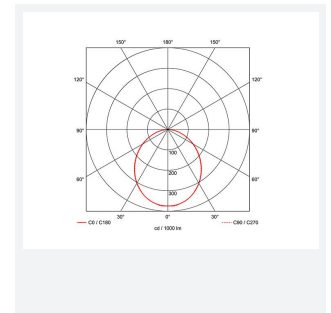

Category High/Low Bay

Application Industrial

Specification Performance

ForceLINE

ForceLINE Linear 1200mm 1-10V Emergency
Code: AFLLED4/DD4/M3

- Powerful and robust IP65 low/high bay suitable for industrial applications
- Die-cast aluminium construction provides enhanced thermal performance for longer LED lifespan
- Powered by Philips
- Mounting brackets supplied as standard for droptop or chain/wire installation (suspension kit not included)
- Anti-glare polycarbonate diffuser maximises performance and light output

GENERAL INFORMATION

Wattage	240W
Lumens Delivered	31000lm
Lm/W	130lm/W
Beam Angle	105
CRI	80
CCT	4000K
Input	220-240V
Operating Temp	0°C - 25°C
SDCM	5

TECHNICAL INFORMATION

Light Source	LED
Colour / Finish	Graphite
IP Rating	IP65
Class Protection	1
Internal / External	Internal / External
Surface / Recessed / Suspended	Suspended
Lumen Depreciation	L80 60,000h
Warranty (Years)	5
CE Mark	Yes
Height	104 mm