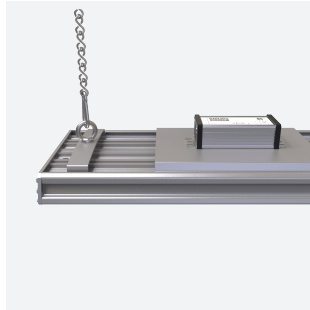

# ForceLINE

ForceLINE Linear 1200mm 1-10V Emergency  
Code: AFLLED4/DD4/M3

Category	High/Low Bay
Application	Industrial
Specification	Performance

## PRODUCT FEATURES

- Powerful and robust IP65 low/high bay suitable for industrial applications
- Die-cast aluminium construction provides enhanced thermal performance for longer LED lifespan
- Powered by Philips
- Mounting brackets supplied as standard for droptop or chain/wire installation (suspension kit not included)
- Anti-glare polycarbonate diffuser maximises performance and light output

GENERAL INFORMATION	
Wattage	240W
Lumens Delivered	31000lm
Lm/W	130lm/W
Beam Angle	105
CRI	80
CCT	4000K
Input	220/240V
Operating Temp	0°C - 25°C
SDCM	5

TECHNICAL INFORMATION	
Light Source	LED
Colour / Finish	Graphite
IP Rating	IP65
Class Protection	1
Internal / External	Internal / External
Surface / Recessed / Suspended	Suspended
Lumen Depreciation	L80 60,000h
Warranty (Years)	5
CE Mark	Yes
Height	104 mm