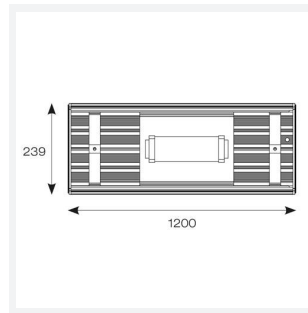

Category High/Low Bay

Application Industrial

Specification Performance

ForceLINE

ForceLINE Linear 1200mm 1-10V Emergency
Code: AFLLED4/DD4/M3

- Powerful and robust IP65 low/high bay suitable for industrial applications
- Die-cast aluminium construction provides enhanced thermal performance for longer LED lifespan
- Powered by Philips
- Mounting brackets supplied as standard for droptop or chain/wire installation (suspension kit not included)
- Anti-glare polycarbonate diffuser maximises performance and light output

GENERAL INFORMATION

Wattage	240W
Lumens Delivered	31000lm
Lm/W	130lm/W
Beam Angle	105
CRI	80
CCT	4000K
Input	220-240V
Operating Temp	0°C - 25°C
SDCM	5

TECHNICAL INFORMATION

Light Source	LED
Colour / Finish	Graphite
IP Rating	IP65
Class Protection	1
Internal / External	Internal / External
Surface / Recessed / Suspended	Suspended
Lumen Depreciation	L80 60,000h
Warranty (Years)	5
CE Mark	Yes
Height	104 mm