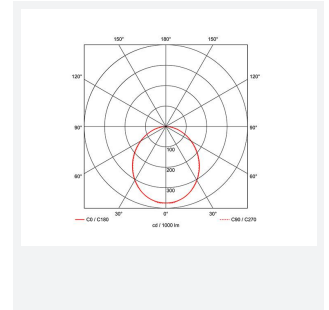

# ForceLINE

ForceLINE Linear 1200mm 1-10V Emergency  
Code: AFLLED4/DD4/M3

Category	High/Low Bay
Application	Industrial
Specification	Performance

GENERAL INFORMATION	
Wattage	240W
Lumens Delivered	31000lm
Lm/W	130lm/W
Beam Angle	105
CRI	80
CCT	4000K
Input	220/240V
Operating Temp	0°C - 25°C
SDCM	5

TECHNICAL INFORMATION	
Light Source	LED
Colour / Finish	Graphite
IP Rating	IP65
Class Protection	1
Internal / External	Internal / External
Surface / Recessed / Suspended	Suspended
Lumen Depreciation	L80 60,000h
Warranty (Years)	5
CE Mark	Yes
Height	104 mm