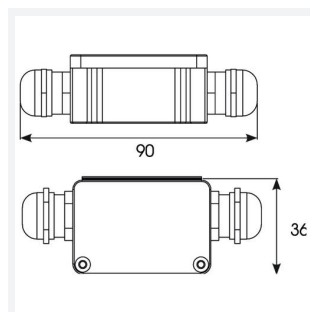

# AFIX IP Connectors

AFIX IP65 Junction Box Small, 2 Way, 3 Core  
Code: AFIXIP/1/JB/S/2/3C

Application	Ancillary, Commercial, Education, Healthcare, Hospitality, Industrial, Outdoor, Residential, Retail
Specification	Performance

## PRODUCT FEATURES

- IP65 and IP68 plug and play connectors suitable for use with inground and outdoor luminaires across a range of applications (AFIXIP/1/JB/S/2/3C and AFIXIP/1/JB/M/3/3C IP65)
- Small, medium and large junction boxes available
- Push fit connections ensure a quick and easy installation

### TECHNICAL INFORMATION

Colour / Finish	Black
IP Rating	IP65
Internal / External	Internal / External
Warranty (Years)	5
CE Mark	Yes
Height	36 mm