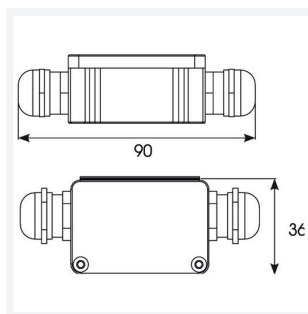

AFIX IP Connectors

AFIX IP65 Junction Box Small, 2 Way, 3 Core
Code: AFIXIP/1/JB/S/2/3C

| | |
|---------------|---|
| Application | Ancillary, Commercial, Education, Healthcare, Hospitality, Industrial, Outdoor, Residential, Retail |
| Specification | Performance |

PRODUCT FEATURES

- IP65 and IP68 plug and play connectors suitable for use with inground and outdoor luminaires across a range of applications (AFIXIP/1/JB/S/2/3C and AFIXIP/1/JB/M/3/3C IP65)
- Small, medium and large junction boxes available
- Push fit connections ensure a quick and easy installation

GENERAL INFORMATION

Product Weight without Packaging 1.14

TECHNICAL INFORMATION

| | |
|---------------------|---------------------|
| Colour / Finish | Black |
| IP Rating | IP65 |
| Internal / External | Internal / External |
| Warranty (Years) | 5 |
| CE Mark | Yes |
| Height | 36 mm |