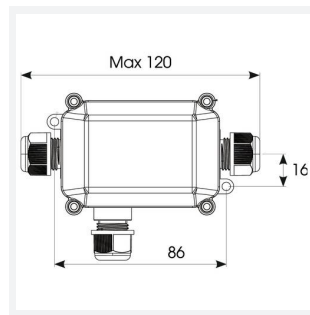

AFIX IP Connectors

AFIX IP65 Junction Box Medium, 3 Way, 3 Core
Code: AFIXIP/1/JB/M/3/3C

Application	Ancillary, Commercial, Education, Healthcare, Hospitality, Industrial, Outdoor, Residential, Retail
Specification	Performance

- IP65 and IP68 plug and play connectors suitable for use with inground and outdoor luminaires across a range of applications (AFIXIP/1/JB/S/2/3C and AFIXIP/1/JB/M/3/3C IP65)
- Small, medium and large junction boxes available
- Push fit connections ensure a quick and easy installation

GENERAL INFORMATION

Product Weight without Packaging 2.265

TECHNICAL INFORMATION

Colour / Finish	Black
IP Rating	IP65
Internal / External	Internal / External
Warranty (Years)	5
CE Mark	Yes
Height	38.2 mm