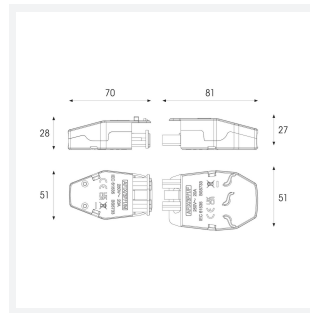

## AFIX 4 Pole Connector

Code: AFIX/4P/1

**Application** Ancillary, Commercial, Education, Healthcare, Hospitality, Industrial, Outdoor

**Specification** Performance

- Plug and play connectors suitable for use with internal luminaires across a range of applications
- Innovative testing port feature allows quick and easy access for fixed wire testing
- Available in both 3 and 4 poles
- Push fit connections and a 2 part click-and-connect design ensure a quick and easy installation
- Cable clamp design provides a safe and secure cable connection

### GENERAL INFORMATION

Input	250V
Product Weight without Packaging	4.399

### TECHNICAL INFORMATION

Colour / Finish	Black, Red
IP Rating	IP20
Internal / External	Internal
Warranty (Years)	5
CE Mark	Yes
Height	28 mm