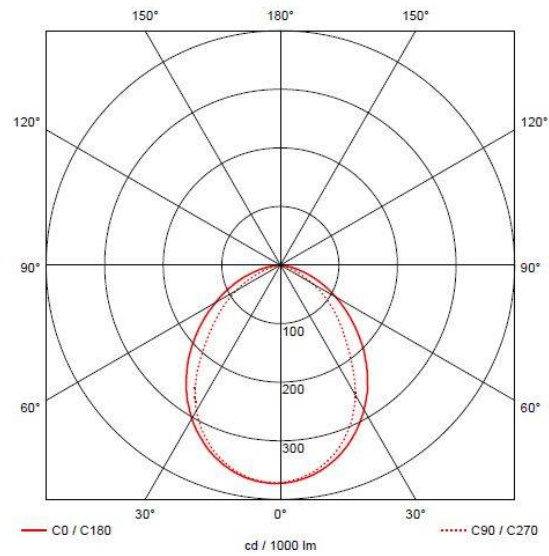

Fidenza

Fidenza Bricklight
Code: AFBLLLED

ACCESSORIES

AFBL/GRILL	Fidenza 4000K LED Bricklight Front Grill Cover
AFBL/EYE	Fidenza LED Bricklight Front Eyelid Cover