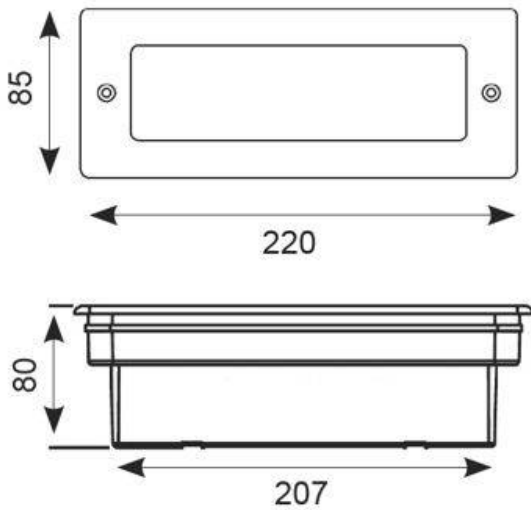

Fidenza

Fidenza Bricklight
Code: AFBLLLED

ACCESSORIES

AFBL/GRILL	Fidenza 4000K LED Bricklight Front Grill Cover
AFBL/EYE	Fidenza LED Bricklight Front Eyelid Cover