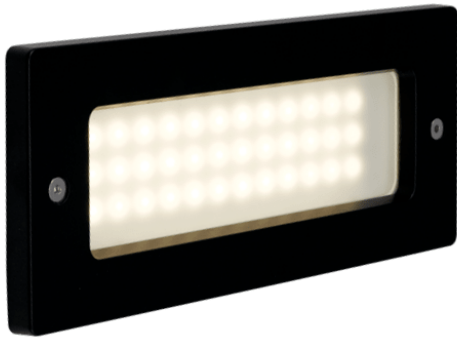

Category	Feature Lighting
Application	Outdoor, Residential, Retail
Specification	Architectural

Fidenza

Fidenza Bricklight
Code: AFBILLED

PRODUCT FEATURES

- Recessed bricklight light suitable for commercial and residential applications
- Toughened front frosted glass
- Optional grill and hood front covers
- Non-dimmable
- Die-cast aluminium housing and front cover
- Metal back box with cable entries for ease of installation
- CCT selectable between 3000K and 4000K

GENERAL INFORMATION

Wattage	2
Lumens Delivered	150lm
Lm/W	66lm/W
Beam Angle	80/95
CRI	80
CCT	3000K/4000K
Input	220-240V
Operating Temp	-20°C - 25°C
SDCM	3
Cut-Out Size	187x67
Energy efficiency class	C
Product Weight without Packaging	0.767 kg

TECHNICAL INFORMATION

Light Source	LED
Colour / Finish	Black
IP Rating	IP65
Class Protection	1
Internal / External	External
Surface / Recessed / Suspended	Recessed
Warranty (Years)	3
CE Mark	Yes
Height	85 mm