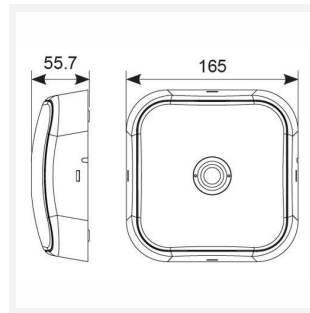

PRODUCT FEATURES

- Compact surface ultra-low profile recessed self-test emergency downlight
- High specification optic design and performance allows increased spacing providing reduced cost
- Up to 19.6 metres spacing between luminaires
- BESA mounting option
- Supplied with open area and escape route interchangeable lenses
- Available in black and white finishes
- Self-test as standard

GENERAL INFORMATION

Wattage	3W
Lumens Delivered	Open area - 153lm Escape route - 145lm
Beam Angle	Open area - 96 / Escape route - 135x15
CRI	70
CCT	6500K
Input	220/240V
Operating Temp	0°C - 40°C
SDCM	6
Product Weight without Packaging	0.655 kg

TECHNICAL INFORMATION

Light Source	LED
Colour / Finish	White
IP Rating	IP65
Class Protection	1
Internal / External	Internal / External
Surface / Recessed / Suspended	Ceiling
Lumen Depreciation	L70 50,000h
Warranty (Years)	5
CE Mark	Yes
Height	57.2 mm