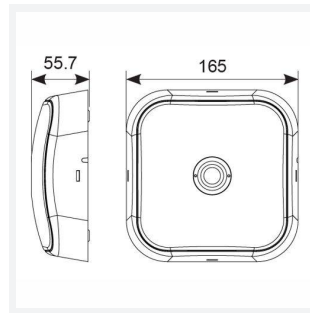

Falcon

Category	Emergency
Application	Ancillary, Commercial, Education, Healthcare, Hospitality, Industrial, Retail
Specification	Architectural

Code: AFALED/3NM/ST/IP65

- Compact surface ultra-low profile recessed self-test emergency downlight
- High specification optic design and performance allows increased spacing providing reduced cost
- Up to 19.6 metres spacing between luminaires
- BESA mounting option
- Supplied with open area and escape route interchangeable lenses
- Available in black and white finishes
- Self-test as standard

GENERAL INFORMATION	
Wattage	3W
Lumens Delivered	Open area - 153lm Escape route - 145lm
Beam Angle	Open area - 96 / Escape route - 135x15
CRI	70
CCT	6500K
Input	220-240V
Operating Temp	0°C - 40°C
SDCM	6
Product Weight without Packaging	0.655 kg

TECHNICAL INFORMATION	
Light Source	LED
Colour / Finish	White
IP Rating	IP65
Class Protection	1
Internal / External	Internal / External
Surface / Recessed / Suspended	Ceiling
Lumen Depreciation	L70 50,000h
Warranty (Years)	5
CE Mark	Yes
Height	57.2 mm