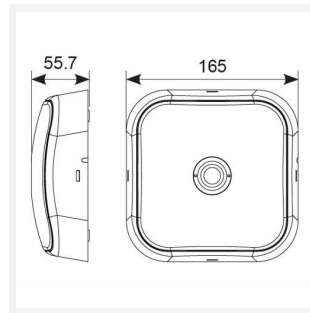

PRODUCT FEATURES

- Compact surface ultra-low profile recessed self-test emergency downlight
- High specification optic design and performance allows increased spacing providing reduced cost
- Up to 19.6 metres spacing between luminaires
- BESA mounting option
- Supplied with open area and escape route interchangeable lenses
- Available in black and white finishes
- Self-test as standard

GENERAL INFORMATION	
Wattage	2.6W
Lumens Delivered	Open area - 153lm Escape route - 145lm
Beam Angle	Open area - 96 / Escape route - 135x15
CRI	70
CCT	6500K
Input	220-240V
Operating Temp	0°C - 40°C
SDCM	6
Product Weight without Packaging	0.559 kg

TECHNICAL INFORMATION	
Light Source	LED
Colour / Finish	White
IP Rating	IP65
Class Protection	1
Internal / External	Internal / External
Surface / Recessed / Suspended	Ceiling
Lumen Depreciation	L70 50,000h
Warranty (Years)	5
CE Mark	Yes
Height	57.2 mm