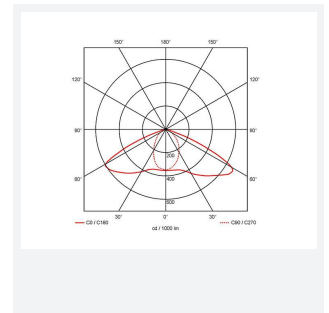

Falcon

Category	Emergency
Application	Ancillary, Commercial, Education, Healthcare, Hospitality, Industrial, Retail
Specification	Architectural

Code: AFALED/3NM/ST/IP65