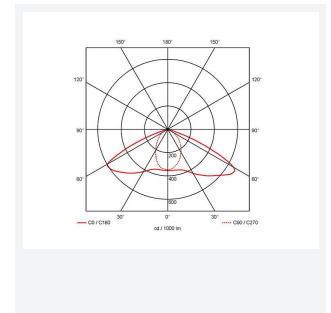

PRODUCT FEATURES

- Compact surface ultra-low profile recessed self-test emergency downlight
- High specification optic design and performance allows increased spacing providing reduced cost
- Up to 19.6 metres spacing between luminaires
- BESA mounting option
- Supplied with open area and escape route interchangeable lenses
- Available in black and white finishes
- Self-test as standard

GENERAL INFORMATION	
Wattage	2.6W
Lumens Delivered	Open area - 153lm Escape route - 145lm
Beam Angle	Open area - 96 / Escape route - 135x15
CRI	70
CCT	6500K
Input	220-240V
Operating Temp	0°C - 40°C
SDCM	6
Product Weight without Packaging	0.559 kg

TECHNICAL INFORMATION	
Light Source	LED
Colour / Finish	White
IP Rating	IP65
Class Protection	1
Internal / External	Internal / External
Surface / Recessed / Suspended	Ceiling
Lumen Depreciation	L70 50,000h
Warranty (Years)	5
CE Mark	Yes
Height	57.2 mm