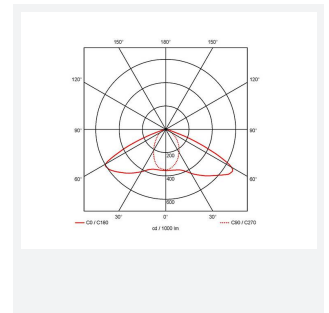

PRODUCT FEATURES

- Compact surface ultra-low profile recessed self-test emergency downlight
- High specification optic design and performance allows increased spacing providing reduced cost
- Up to 19.6 metres spacing between luminaires
- BESA mounting option
- Supplied with open area and escape route interchangeable lenses
- Available in black and white finishes
- Self-test as standard

GENERAL INFORMATION

Wattage	3W
Lumens Delivered	Open area - 153lm Escape route - 145lm
Beam Angle	Open area - 96 / Escape route - 135x15
CRI	70
CCT	6500K
Input	220/240V
Operating Temp	0°C - 40°C
SDCM	6
Product Weight without Packaging	0.655 kg

TECHNICAL INFORMATION

Light Source	LED
Colour / Finish	White
IP Rating	IP65
Class Protection	1
Internal / External	Internal / External
Surface / Recessed / Suspended	Ceiling
Lumen Depreciation	L70 50,000h
Warranty (Years)	5
CE Mark	Yes
Height	57.2 mm