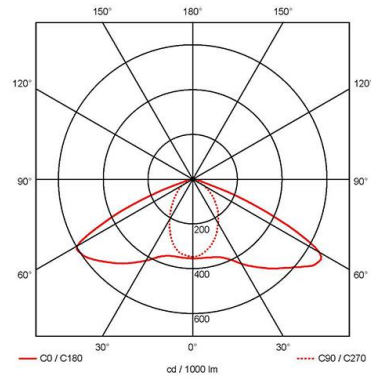

Falcon

Falcon Surface Emergency Downlight IP65 Non-Maintained White
Code: AFALED/3NM/ST/IP65

SPARES

ASBP/14/LI

3.2V 3000mAh Li-FeP04 Replacement Battery