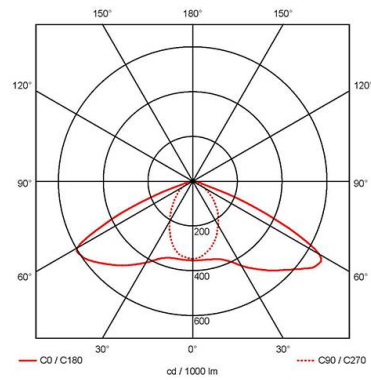

Falcon

Falcon Surface Emergency Downlight IP65 Non-Maintained White
Code: AFALED/3NM/ST/IP65

SPARES

ASBP/14/LI

3.2V 3000mAh Li-FePO4 Replacement Battery