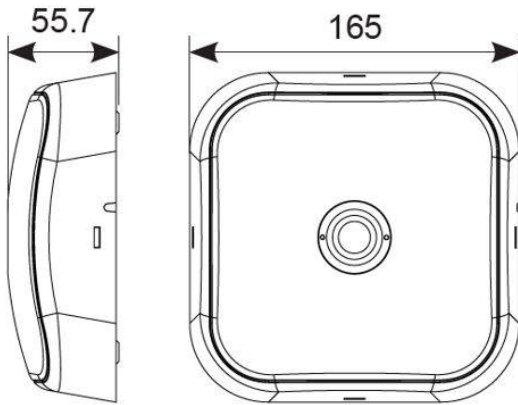

Falcon

Falcon Surface Emergency Downlight IP65 Non-Maintained White
Code: AFALED/3NM/ST/IP65

SPARES

ASBP/14/LI

3.2V 3000mAh Li-FeP04 Replacement Battery