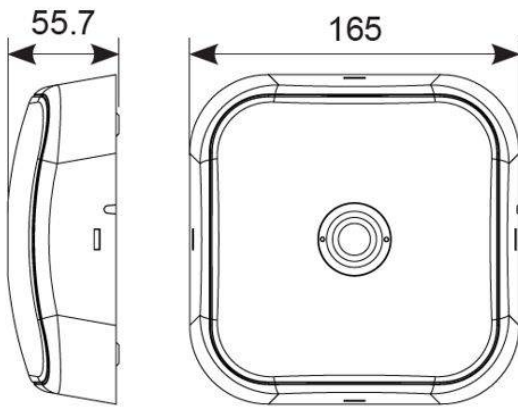

Falcon

Falcon Surface Emergency Downlight IP65 Non-Maintained White
Code: AFALED/3NM/ST/IP65

SPARES

ASBP/14/LI

3.2V 3000mAh Li-FePO4 Replacement Battery