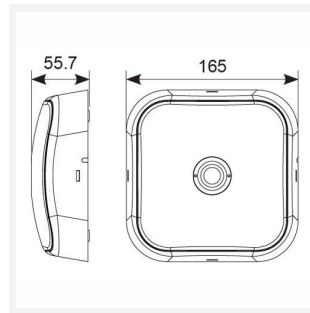

PRODUCT FEATURES

- Compact surface ultra-low profile recessed self-test emergency downlight
- High specification optic design and performance allows increased spacing providing reduced cost
- Up to 19.6 metres spacing between luminaires
- BESA mounting option
- Supplied with open area and escape route interchangeable lenses
- Available in black and white finishes
- Self-test as standard

GENERAL INFORMATION	
Wattage	3W
Lumens Delivered	Open area - 153lm Escape route - 145lm
Beam Angle	Open area - 96 / Escape route - 135x15
CRI	70
CCT	6500K
Input	220/240V
Operating Temp	0°C - 40°C
SDCM	6
Product Weight without Packaging	0.655 kg

TECHNICAL INFORMATION	
Light Source	LED
Colour / Finish	Black
IP Rating	IP65
Class Protection	1
Internal / External	Internal / External
Surface / Recessed / Suspended	Ceiling
Lumen Depreciation	L70 50,000h
Warranty (Years)	5
CE Mark	Yes
Height	57.2 mm