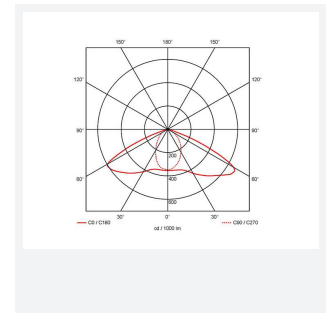

PRODUCT FEATURES

- Compact surface ultra-low profile recessed self-test emergency downlight
- High specification optic design and performance allows increased spacing providing reduced cost
- Up to 19.6 metres spacing between luminaires
- BESA mounting option
- Supplied with open area and escape route interchangeable lenses
- Available in black and white finishes
- Self-test as standard

GENERAL INFORMATION	
Wattage	2.6W
Lumens Delivered	Open area - 153lm Escape route - 145lm
Beam Angle	Open area - 96 / Escape route - 135x15
CRI	70
CCT	6500K
Input	220-240V
Operating Temp	0°C - 40°C
SDCM	6
Product Weight without Packaging	0.55 kg

TECHNICAL INFORMATION	
Light Source	LED
Colour / Finish	Black
IP Rating	IP65
Class Protection	1
Internal / External	Internal / External
Surface / Recessed / Suspended	Ceiling
Lumen Depreciation	L70 50,000h
Warranty (Years)	5
CE Mark	Yes
Height	57.2 mm