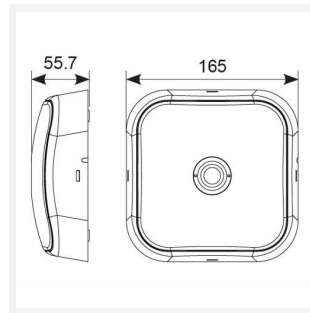

PRODUCT FEATURES

- Compact surface ultra-low profile recessed self-test emergency downlight
- High specification optic design and performance allows increased spacing providing reduced cost
- Up to 19.6 metres spacing between luminaires
- BESA mounting option
- Supplied with open area and escape route interchangeable lenses
- Available in black and white finishes
- Self-test as standard

GENERAL INFORMATION	
Wattage	2.6W
Lumens Delivered	Open area - 153lm Escape route - 145lm
Beam Angle	Open area - 96 / Escape route - 135x15
CRI	70
CCT	6500K
Input	220-240V
Operating Temp	0°C - 40°C
SDCM	6
Product Weight without Packaging	0.55 kg

TECHNICAL INFORMATION	
Light Source	LED
Colour / Finish	Black
IP Rating	IP65
Class Protection	1
Internal / External	Internal / External
Surface / Recessed / Suspended	Ceiling
Lumen Depreciation	L70 50,000h
Warranty (Years)	5
CE Mark	Yes
Height	57.2 mm