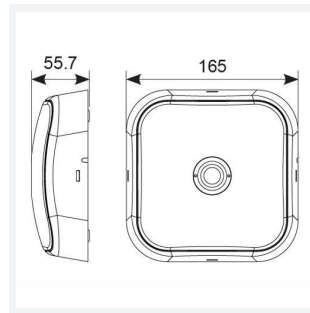

- Compact surface ultra-low profile recessed self-test emergency downlight
- High specification optic design and performance allows increased spacing providing reduced cost
- Up to 19.6 metres spacing between luminaires
- BESA mounting option
- Supplied with open area and escape route interchangeable lenses
- Available in black and white finishes
- Self-test as standard

GENERAL INFORMATION

| | |
|----------------------------------|---|
| Wattage | 3W |
| Lumens Delivered | Open area - 153lm Escape route - 145lm |
| Beam Angle | Open area - 96° / Escape route - 135x15 |
| CRI | 70 |
| CCT | 6500K |
| Input | 220-240V |
| Operating Temp | 0°C - 40°C |
| SDCM | 6 |
| Product Weight without Packaging | 0.655 kg |