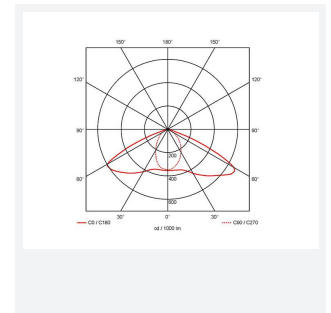

PRODUCT FEATURES

- Compact surface ultra-low profile recessed self-test emergency downlight
- High specification optic design and performance allows increased spacing providing reduced cost
- Up to 19.6 metres spacing between luminaires
- BESA mounting option
- Supplied with open area and escape route interchangeable lenses
- Available in black and white finishes
- Self-test as standard

GENERAL INFORMATION	
Wattage	3W
Lumens Delivered	Open area - 153lm Escape route - 145lm
Beam Angle	Open area - 96 / Escape route - 135x15
CRI	70
CCT	6500K
Input	220/240V
Operating Temp	0°C - 40°C
SDCM	6
Product Weight without Packaging	0.655 kg

TECHNICAL INFORMATION	
Light Source	LED
Colour / Finish	Black
IP Rating	IP65
Class Protection	1
Internal / External	Internal / External
Surface / Recessed / Suspended	Ceiling
Lumen Depreciation	L70 50,000h
Warranty (Years)	5
CE Mark	Yes
Height	57.2 mm