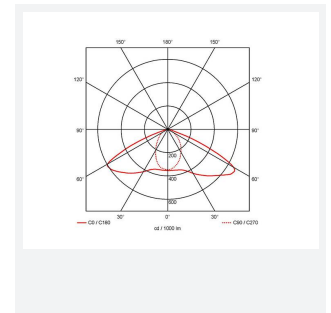

- Compact surface ultra-low profile recessed self-test emergency downlight
- High specification optic design and performance allows increased spacing providing reduced cost
- Up to 19.6 metres spacing between luminaires
- BESA mounting option
- Supplied with open area and escape route interchangeable lenses
- Available in black and white finishes
- Self-test as standard

GENERAL INFORMATION

| | |
|----------------------------------|---|
| Wattage | 3W |
| Lumens Delivered | Open area - 153lm Escape route - 145lm |
| Beam Angle | Open area - 96° / Escape route - 135x15 |
| CRI | 70 |
| CCT | 6500K |
| Input | 220-240V |
| Operating Temp | 0°C - 40°C |
| SDCM | 6 |
| Product Weight without Packaging | 0.655 kg |