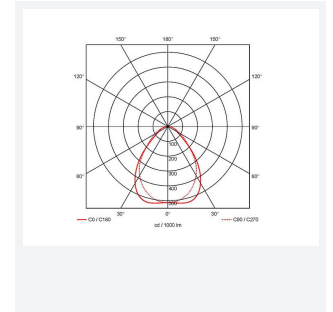

# Endurance UGR<19 600x600

Endurance TP(a) UGR<19 600x600 Panel High  
Code: AERMLED3/HO/60/WW

Category	Commercial Panels
Application	Ancillary, Commercial, Education, Healthcare, Retail
Specification	Performance

## PRODUCT FEATURES

- Edge lit LED panel suitable for education, commercial and ancillary area applications
- Cool white, warm white and daylight options
- TPa as standard
- UGR<19 (unified glare rating) compliant luminaire assisting to eliminate glare for visual comfort
- White anodised aluminium frame for visual compatibility with ceiling grid
- Surface mounting frame option

GENERAL INFORMATION	
Wattage	30W
Lumens Delivered	4100lm
Lm/W	131lm/W
Beam Angle	80
CRI	80
CCT	3000K
Input	220/240V
Operating Temp	-20°C - 40°C
SDCM	4
UGR	18
Cut-Out Size	585x585mm
Product Weight without Packaging	2.35 kg