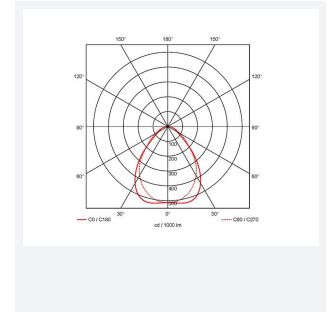

Endurance UGR<19 600x600

Endurance TP(a) UGR<19 600x600 Panel High
Code: AERMLED3/HO/60/WW

Category	Commercial Panels
Application	Ancillary, Commercial, Education, Healthcare, Retail
Specification	Performance

PRODUCT FEATURES

- Edge lit LED panel suitable for education, commercial and ancillary area applications
- Cool white, warm white and daylight options
- TPa as standard
- UGR<19 (unified glare rating) compliant luminaire assisting to eliminate glare for visual comfort
- White anodised aluminium frame for visual compatibility with ceiling grid
- Surface mounting frame option

GENERAL INFORMATION	
Wattage	30W
Lumens Delivered	4100lm
Lm/W	131lm/W
Beam Angle	80
CRI	80
CCT	3000K
Input	220-240V
Operating Temp	-20°C - 40°C
SDCM	4
UGR	18
Cut-Out Size	585x585mm
Product Weight without Packaging	2.35 kg