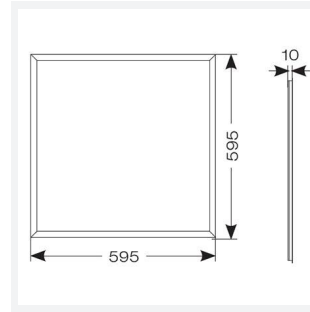

# Endurance UGR<19 600x600

Endurance TP(a) UGR<19 600x600 Panel High  
Code: AERMLED3/HO/60/WW

Category	Commercial Panels
Application	Ancillary, Commercial, Education, Healthcare, Retail
Specification	Performance

## PRODUCT FEATURES

- Edge lit LED panel suitable for education, commercial and ancillary area applications
- Cool white, warm white and daylight options
- TPa as standard
- UGR<19 (unified glare rating) compliant luminaire assisting to eliminate glare for visual comfort
- White anodised aluminium frame for visual compatibility with ceiling grid
- Surface mounting frame option

GENERAL INFORMATION	
Wattage	30W
Lumens Delivered	4100lm
Lm/W	131lm/W
Beam Angle	80
CRI	80
CCT	3000K
Input	220/240V
Operating Temp	-20°C - 40°C
SDCM	4
UGR	18
Cut-Out Size	585x585mm
Product Weight without Packaging	2.35 kg