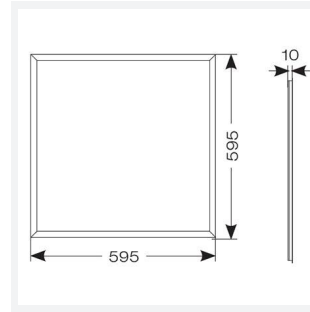

Endurance UGR<19 600x600

Endurance TP(a) UGR<19 600x600 Panel High
Code: AERMLED3/HO/60/WW

Category	Commercial Panels
Application	Ancillary, Commercial, Education, Healthcare, Retail
Specification	Performance

PRODUCT FEATURES

- Edge lit LED panel suitable for education, commercial and ancillary area applications
- Cool white, warm white and daylight options
- TPa as standard
- UGR<19 (unified glare rating) compliant luminaire assisting to eliminate glare for visual comfort
- White anodised aluminium frame for visual compatibility with ceiling grid
- Surface mounting frame option

GENERAL INFORMATION	
Wattage	30W
Lumens Delivered	4100lm
Lm/W	131lm/W
Beam Angle	80
CRI	80
CCT	3000K
Input	220-240V
Operating Temp	-20°C - 40°C
SDCM	4
UGR	18
Cut-Out Size	585x585mm
Product Weight without Packaging	2.35 kg