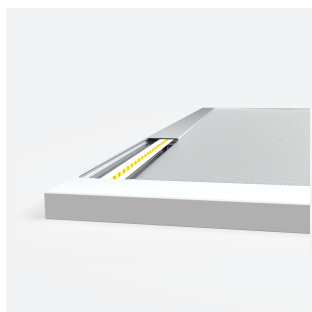

# Endurance UGR<19 600x600

Code: AERMLED3/HO/60/WW/OCTO

Category	Commercial Panels
Application	Ancillary, Commercial, Education, Healthcare, Retail
Specification	Performance

- Edge lit LED panel suitable for education, commercial and ancillary area applications
- Cool white, warm white and daylight options
- TPa as standard
- UGR<19 (unified glare rating) compliant luminaire assisting to eliminate glare for visual comfort
- White anodised aluminium frame for visual compatibility with ceiling grid
- Surface mounting frame option

## GENERAL INFORMATION

Wattage	30W
Lumens Delivered	4100lm
Lm/W	131lm/W
Beam Angle	80
CRI	80
CCT	3000K
Input	220-240V
Operating Temp	-20°C - 40°C
SDCM	4
UGR	18

## TECHNICAL INFORMATION

Light Source	LED
Colour / Finish	White
IP Rating	IP44
Class Protection	2
Internal / External	Internal
Surface / Recessed / Suspended	Ceiling, Recessed, Suspended
Lumen Depreciation	L80 76,000h
Warranty (Years)	5
CE Mark	Yes