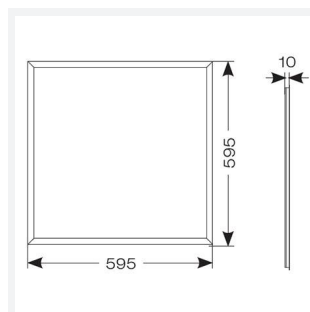

# Endurance UGR<19 600x600

Code: AERMLED3/HO/60/WW/OCTO

Category	Commercial Panels
Application	Ancillary, Commercial, Education, Healthcare, Retail
Specification	Performance

- Edge lit LED panel suitable for education, commercial and ancillary area applications
- Cool white, warm white and daylight options
- TPa as standard
- UGR<19 (unified glare rating) compliant luminaire assisting to eliminate glare for visual comfort
- White anodised aluminium frame for visual compatibility with ceiling grid
- Surface mounting frame option