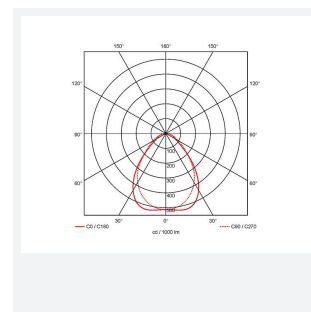

# Endurance UGR<19 600x600

Code: AERMLED3/HO/60/WW/OCTO

Category	Commercial Panels
Application	Ancillary, Commercial, Education, Healthcare, Retail
Specification	Performance

- Edge lit LED panel suitable for education, commercial and ancillary area applications
- Cool white, warm white and daylight options
- TPa as standard
- UGR<19 (unified glare rating) compliant luminaire assisting to eliminate glare for visual comfort
- White anodised aluminium frame for visual compatibility with ceiling grid
- Surface mounting frame option

## GENERAL INFORMATION

Wattage	30W
Lumens Delivered	4100lm
Lm/W	131lm/W
Beam Angle	80
CRI	80
CCT	3000K
Input	220-240V
Operating Temp	-20°C - 40°C
SDCM	4
UGR	18

## TECHNICAL INFORMATION

Light Source	LED
Colour / Finish	White
IP Rating	IP44
Class Protection	2
Internal / External	Internal
Surface / Recessed / Suspended	Ceiling, Recessed, Suspended
Lumen Depreciation	L80 76,000h
Warranty (Years)	5
CE Mark	Yes