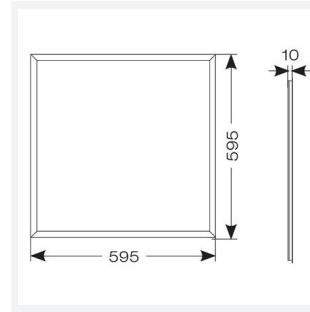

Endurance UGR<19 600x600

Endurance TP(a) UGR<19 600x600 Panel High
Code: AERMLED3/HO/60/WW/OCTO

Category	Commercial Panels
Application	Ancillary, Commercial, Education, Healthcare, Retail
Specification	Performance

PRODUCT FEATURES

- Edge lit LED panel suitable for education, commercial and ancillary area applications
- Cool white, warm white and daylight options
- TPa as standard
- UGR<19 (unified glare rating) compliant luminaire assisting to eliminate glare for visual comfort
- White anodised aluminium frame for visual compatibility with ceiling grid
- Surface mounting frame option

GENERAL INFORMATION	
Wattage	30W
Lumens Delivered	4100lm
Lm/W	131lm/W
Beam Angle	80
CRI	80
CCT	3000K
Input	220/240V
Operating Temp	-20°C - 40°C
SDCM	4
UGR	18
Cut-Out Size	585x585mm
Product Weight without Packaging	1.99 kg