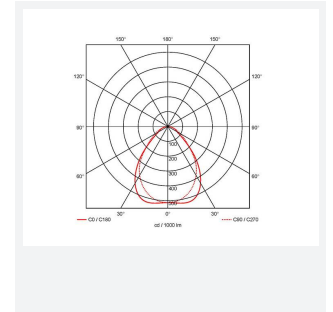

Endurance UGR<19 600x600

Endurance TP(a) UGR<19 600x600 Panel High
Code: AERMLED3/HO/60/WW/OCTO

Category	Commercial Panels
Application	Ancillary, Commercial, Education, Healthcare, Retail
Specification	Performance

PRODUCT FEATURES

- Edge lit LED panel suitable for education, commercial and ancillary area applications
- Cool white, warm white and daylight options
- TPa as standard
- UGR<19 (unified glare rating) compliant luminaire assisting to eliminate glare for visual comfort
- White anodised aluminium frame for visual compatibility with ceiling grid
- Surface mounting frame option

GENERAL INFORMATION	
Wattage	30W
Lumens Delivered	4100lm
Lm/W	131lm/W
Beam Angle	80
CRI	80
CCT	3000K
Input	220/240V
Operating Temp	-20°C - 40°C
SDCM	4
UGR	18
Cut-Out Size	585x585mm
Product Weight without Packaging	1.99 kg