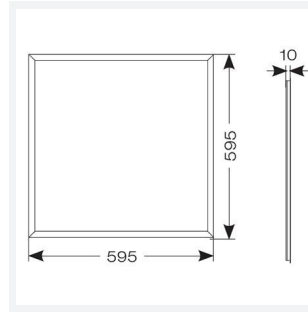

Endurance UGR<19 600x600

Endurance TP(a) UGR<19 600x600 Panel High
Code: AERMLED3/HO/60/DL

Category	Commercial Panels
Application	Ancillary, Commercial, Education, Healthcare, Retail
Specification	Performance

PRODUCT FEATURES

- Edge lit LED panel suitable for education, commercial and ancillary area applications
- Cool white, warm white and daylight options
- TPa as standard
- UGR<19 (unified glare rating) compliant luminaire assisting to eliminate glare for visual comfort
- White anodised aluminium frame for visual compatibility with ceiling grid
- Surface mounting frame option

GENERAL INFORMATION	
Wattage	30W
Lumens Delivered	4100lm
Lm/W	130lm/W
Beam Angle	80
CRI	80
CCT	6000K
Input	220-240V
Operating Temp	-20°C - 40°C
SDCM	4
UGR	18
Cut-Out Size	585x585mm
Product Weight without Packaging	2.35 kg