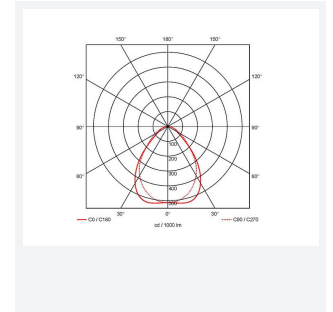

Endurance UGR<19 600x600

Endurance TP(a) UGR<19 600x600 Panel High
Code: AERMLED3/HO/60/DL

Category	Commercial Panels
Application	Ancillary, Commercial, Education, Healthcare, Retail
Specification	Performance

PRODUCT FEATURES

- Edge lit LED panel suitable for education, commercial and ancillary area applications
- Cool white, warm white and daylight options
- TPa as standard
- UGR<19 (unified glare rating) compliant luminaire assisting to eliminate glare for visual comfort
- White anodised aluminium frame for visual compatibility with ceiling grid
- Surface mounting frame option

GENERAL INFORMATION	
Wattage	30W
Lumens Delivered	4100lm
Lm/W	130lm/W
Beam Angle	80
CRI	80
CCT	6000K
Input	220-240V
Operating Temp	-20°C - 40°C
SDCM	4
UGR	18
Cut-Out Size	585x585mm
Product Weight without Packaging	2.35 kg