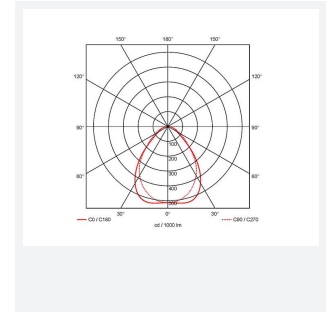

# Endurance UGR<19 600x600

Endurance TP(a) UGR<19 600x600 Panel High  
Code: AERMLED3/HO/60/DL

Category	Commercial Panels
Application	Ancillary, Commercial, Education, Healthcare, Retail
Specification	Performance

## PRODUCT FEATURES

- Edge lit LED panel suitable for education, commercial and ancillary area applications
- Cool white, warm white and daylight options
- TPa as standard
- UGR<19 (unified glare rating) compliant luminaire assisting to eliminate glare for visual comfort
- White anodised aluminium frame for visual compatibility with ceiling grid
- Surface mounting frame option

GENERAL INFORMATION	
Wattage	30W
Lumens Delivered	4100lm
Lm/W	130lm/W
Beam Angle	80
CRI	80
CCT	6000K
Input	220/240V
Operating Temp	-20°C - 40°C
SDCM	4
UGR	18
Cut-Out Size	585x585mm
Product Weight without Packaging	2.35 kg