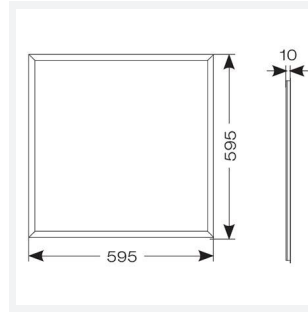

# Endurance UGR<19 600x600

Endurance TP(a) UGR<19 600x600 Panel High  
Code: AERMLED3/HO/60/DL

Category	Commercial Panels
Application	Ancillary, Commercial, Education, Healthcare, Retail
Specification	Performance

## PRODUCT FEATURES

- Edge lit LED panel suitable for education, commercial and ancillary area applications
- Cool white, warm white and daylight options
- TPa as standard
- UGR<19 (unified glare rating) compliant luminaire assisting to eliminate glare for visual comfort
- White anodised aluminium frame for visual compatibility with ceiling grid
- Surface mounting frame option

GENERAL INFORMATION	
Wattage	30W
Lumens Delivered	4100lm
Lm/W	130lm/W
Beam Angle	80
CRI	80
CCT	6000K
Input	220/240V
Operating Temp	-20°C - 40°C
SDCM	4
UGR	18
Cut-Out Size	585x585mm
Product Weight without Packaging	2.35 kg