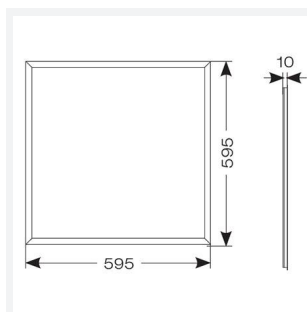

Endurance UGR<19 600x600

Code: AERMLED3/HO/60/DL/OCTO

Category Commercial Panels

Application Ancillary, Commercial, Education, Healthcare, Retail

Specification Performance

- Edge lit LED panel suitable for education, commercial and ancillary area applications
- Cool white, warm white and daylight options
- TPa as standard
- UGR<19 (unified glare rating) compliant luminaire assisting to eliminate glare for visual comfort
- White anodised aluminium frame for visual compatibility with ceiling grid
- Surface mounting frame option

GENERAL INFORMATION

Wattage	30W
Lumens Delivered	4100lm
Lm/W	130lm/W
Beam Angle	80
CRI	80
CCT	6500K
Input	220-240V
Operating Temp	-20°C - 40°C
SDCM	4
UGR	18

TECHNICAL INFORMATION

Light Source	LED
Colour / Finish	White
IP Rating	IP44
Class Protection	2
Internal / External	Internal
Surface / Recessed / Suspended	Ceiling, Recessed, Suspended
Lumen Depreciation	L80 76,000h
Warranty (Years)	5
CE Mark	Yes