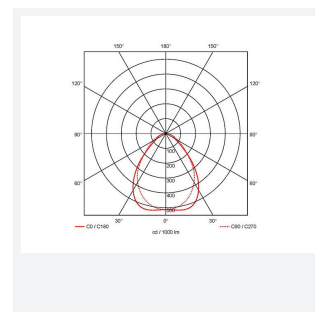

Endurance UGR<19 600x600

Code: AERMLED3/HO/60/DL/OCTO

Category Commercial Panels

Application Ancillary, Commercial, Education, Healthcare, Retail

Specification Performance

- Edge lit LED panel suitable for education, commercial and ancillary area applications
- Cool white, warm white and daylight options
- TPa as standard
- UGR<19 (unified glare rating) compliant luminaire assisting to eliminate glare for visual comfort
- White anodised aluminium frame for visual compatibility with ceiling grid
- Surface mounting frame option

GENERAL INFORMATION

Wattage	30W
Lumens Delivered	4100lm
Lm/W	130lm/W
Beam Angle	80
CRI	80
CCT	6500K
Input	220-240V
Operating Temp	-20°C - 40°C
SDCM	4
UGR	18

TECHNICAL INFORMATION

Light Source	LED
Colour / Finish	White
IP Rating	IP44
Class Protection	2
Internal / External	Internal
Surface / Recessed / Suspended	Ceiling, Recessed, Suspended
Lumen Depreciation	L80 76,000h
Warranty (Years)	5
CE Mark	Yes