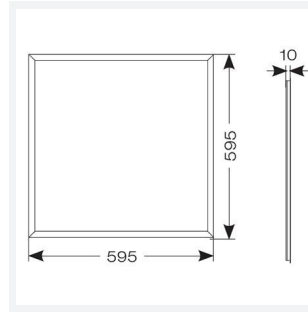

Endurance UGR<19 600x600

Endurance TP(a) UGR<19 600x600 Panel High
Code: AERMLED3/HO/60/DL/OCTO

Category	Commercial Panels
Application	Ancillary, Commercial, Education, Healthcare, Retail
Specification	Performance

PRODUCT FEATURES

- Edge lit LED panel suitable for education, commercial and ancillary area applications
- Cool white, warm white and daylight options
- TPa as standard
- UGR<19 (unified glare rating) compliant luminaire assisting to eliminate glare for visual comfort
- White anodised aluminium frame for visual compatibility with ceiling grid
- Surface mounting frame option

GENERAL INFORMATION	
Wattage	30W
Lumens Delivered	4100lm
Lm/W	130lm/W
Beam Angle	80
CRI	80
CCT	6500K
Input	220/240V
Operating Temp	-20°C - 40°C
SDCM	4
UGR	18
Cut-Out Size	585x585mm
Product Weight without Packaging	2.077 kg