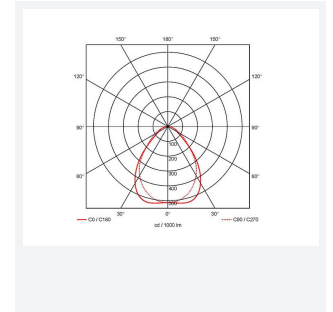

Endurance UGR<19 600x600

Endurance TP(a) UGR<19 600x600 Panel High
Code: AERMLED3/HO/60/DL/OCTO

Category	Commercial Panels
Application	Ancillary, Commercial, Education, Healthcare, Retail
Specification	Performance

PRODUCT FEATURES

- Edge lit LED panel suitable for education, commercial and ancillary area applications
- Cool white, warm white and daylight options
- TPa as standard
- UGR<19 (unified glare rating) compliant luminaire assisting to eliminate glare for visual comfort
- White anodised aluminium frame for visual compatibility with ceiling grid
- Surface mounting frame option

GENERAL INFORMATION	
Wattage	30W
Lumens Delivered	4100lm
Lm/W	130lm/W
Beam Angle	80
CRI	80
CCT	6500K
Input	220/240V
Operating Temp	-20°C - 40°C
SDCM	4
UGR	18
Cut-Out Size	585x585mm
Product Weight without Packaging	2.077 kg