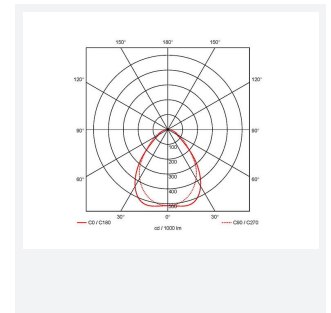

Endurance UGR<19 600x600

Endurance TP(a) UGR<19 600x600 Panel High
Code: AERMLED3/HO/60/CW

Category	Commercial Panels
Application	Ancillary, Commercial, Education, Healthcare, Retail
Specification	Performance

PRODUCT FEATURES

- Edge lit LED panel suitable for education, commercial and ancillary area applications
- Cool white, warm white and daylight options
- TPa as standard
- UGR<19 (unified glare rating) compliant luminaire assisting to eliminate glare for visual comfort
- White anodised aluminium frame for visual compatibility with ceiling grid
- Surface mounting frame option

GENERAL INFORMATION

Wattage	30W
Lumens Delivered	4300lm
Lm/W	139lm/W
Beam Angle	80
CRI	80
CCT	4000K
Input	220/240V
Operating Temp	-20°C - 40°C
SDCM	4
UGR	18
Cut-Out Size	585x585mm
Product Weight without Packaging	2.35 kg

TECHNICAL INFORMATION

Light Source	LED
Colour / Finish	White
IP Rating	IP40
Class Protection	2
Internal / External	Internal
Surface / Recessed / Suspended	Ceiling, Recessed, Suspended
Lumen Depreciation	L80 76,000h
Warranty (Years)	5
CE Mark	Yes
Accessories	AERMLED/SK, AERMLED/60/SMF, AERMLED/60/CGCB/KIT, APRK/60