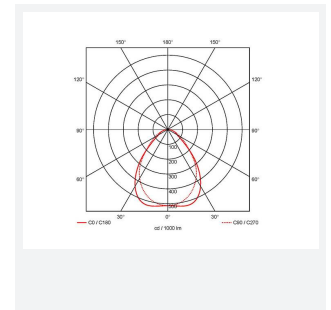

# Endurance UGR<19 600x600

Category	Commercial Panels
Application	Ancillary, Commercial, Education, Healthcare, Retail
Specification	Performance

Code: AERMLED3/HO/60/CW

- Edge lit LED panel suitable for education, commercial and ancillary area applications
- Cool white, warm white and daylight options
- TPa as standard
- UGR<19 (unified glare rating) compliant luminaire assisting to eliminate glare for visual comfort
- White anodised aluminium frame for visual compatibility with ceiling grid
- Surface mounting frame option

## GENERAL INFORMATION

Wattage	30W
Lumens Delivered	4300lm
Lm/W	139lm/W
Beam Angle	80
CRI	80
CCT	4000K
Input	220-240V
Operating Temp	-20°C - 40°C
SDCM	4
UGR	18
Cut-Out Size	585x585mm
Product Weight without Packaging	2.35 kg

## TECHNICAL INFORMATION

Light Source	LED
Colour / Finish	White
IP Rating	IP40
Class Protection	2
Internal / External	Internal
Surface / Recessed / Suspended	Ceiling, Recessed, Suspended
Lumen Depreciation	L80 76,000h
Warranty (Years)	5
CE Mark	Yes
Accessories	AERMLED/SK, AERMLED/60/SMF, AERMLED/60/CGCB/KIT, APRK/60