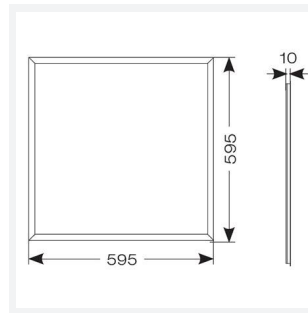

Endurance UGR<19 600x600

Endurance TP(a) UGR<19 600x600 Panel High
Code: AERMLED3/HO/60/CW

Category	Commercial Panels
Application	Ancillary, Commercial, Education, Healthcare, Retail
Specification	Performance

PRODUCT FEATURES

- Edge lit LED panel suitable for education, commercial and ancillary area applications
- Cool white, warm white and daylight options
- TPa as standard
- UGR<19 (unified glare rating) compliant luminaire assisting to eliminate glare for visual comfort
- White anodised aluminium frame for visual compatibility with ceiling grid
- Surface mounting frame option

GENERAL INFORMATION

Wattage	30W
Lumens Delivered	4300lm
Lm/W	139lm/W
Beam Angle	80
CRI	80
CCT	4000K
Input	220/240V
Operating Temp	-20°C - 40°C
SDCM	4
UGR	18
Cut-Out Size	585x585mm
Product Weight without Packaging	2.35 kg