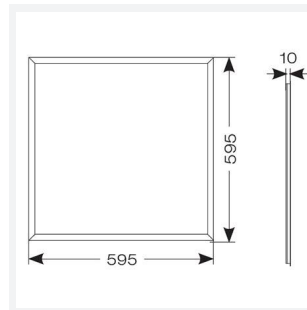

# Endurance UGR<19 600x600

Category	Commercial Panels
Application	Ancillary, Commercial, Education, Healthcare, Retail
Specification	Performance

Code: AERMLED3/HO/60/CW

- Edge lit LED panel suitable for education, commercial and ancillary area applications
- Cool white, warm white and daylight options
- TPa as standard
- UGR<19 (unified glare rating) compliant luminaire assisting to eliminate glare for visual comfort
- White anodised aluminium frame for visual compatibility with ceiling grid
- Surface mounting frame option

## GENERAL INFORMATION

Wattage	30W
Lumens Delivered	4300lm
Lm/W	139lm/W
Beam Angle	80
CRI	80
CCT	4000K
Input	220-240V
Operating Temp	-20°C - 40°C
SDCM	4
UGR	18
Cut-Out Size	585x585mm
Product Weight without Packaging	2.35 kg