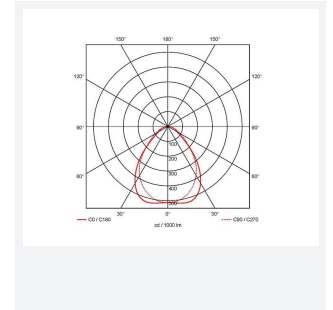

# Endurance UGR<19 600x600

Endurance TP(a) UGR<19 600x600 Panel High  
Code: AERMLED3/HO/60/CW/OCTO

Category	Commercial Panels
Application	Ancillary, Commercial, Education, Healthcare, Retail
Specification	Performance

## PRODUCT FEATURES

- Edge lit LED panel suitable for education, commercial and ancillary area applications
- Cool white, warm white and daylight options
- TPa as standard
- UGR<19 (unified glare rating) compliant luminaire assisting to eliminate glare for visual comfort
- White anodised aluminium frame for visual compatibility with ceiling grid
- Surface mounting frame option

GENERAL INFORMATION	
Wattage	30W
Lumens Delivered	4300lm
Lm/W	139lm/W
Beam Angle	80
CRI	80
CCT	4000K
Input	220-240V
Operating Temp	-20°C - 40°C
SDCM	4
UGR	18
Cut-Out Size	585x585mm
Product Weight without Packaging	2.734 kg

TECHNICAL INFORMATION	
Light Source	LED
Colour / Finish	White
IP Rating	IP44
Class Protection	2
Internal / External	Internal
Surface / Recessed / Suspended	Ceiling, Recessed, Suspended
Lumen Depreciation	L80 76,000h
Warranty (Years)	5
CE Mark	Yes
Accessories	AERMLED/SK, AERMLED/60/SMF, AERMLED/60/CGCB/KIT, APRK/60