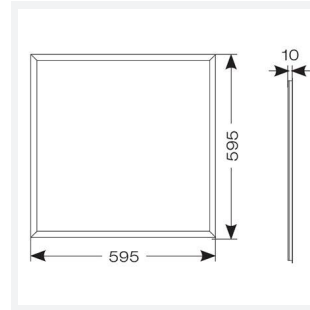

# Endurance UGR<19 600x600

Endurance TP(a) UGR<19 600x600 Panel High  
Code: AERMLED3/HO/60/CW/OCTO

Category	Commercial Panels
Application	Ancillary, Commercial, Education, Healthcare, Retail
Specification	Performance

## PRODUCT FEATURES

- Edge lit LED panel suitable for education, commercial and ancillary area applications
- Cool white, warm white and daylight options
- TPa as standard
- UGR<19 (unified glare rating) compliant luminaire assisting to eliminate glare for visual comfort
- White anodised aluminium frame for visual compatibility with ceiling grid
- Surface mounting frame option

GENERAL INFORMATION	
Wattage	30W
Lumens Delivered	4300lm
Lm/W	139lm/W
Beam Angle	80
CRI	80
CCT	4000K
Input	220-240V
Operating Temp	-20°C - 40°C
SDCM	4
UGR	18
Cut-Out Size	585x585mm
Product Weight without Packaging	2.734 kg