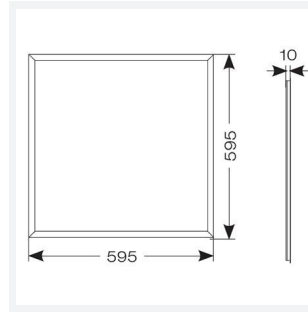

Endurance UGR<19 600x600

Endurance TP(a) UGR<19 600x600 Panel OCTO
Code: AERMLED3/60/WW/OCTO

Category	Commercial Panels
Application	Ancillary, Commercial, Education, Healthcare, Retail
Specification	Performance

PRODUCT FEATURES

- Edge lit LED panel suitable for education, commercial and ancillary area applications
- Cool white, warm white and daylight options
- TPa as standard
- UGR<19 (unified glare rating) compliant luminaire assisting to eliminate glare for visual comfort
- White anodised aluminium frame for visual compatibility with ceiling grid
- Surface mounting frame option

GENERAL INFORMATION	
Wattage	30W
Lumens Delivered	3400lm
Lm/W	107lm/W
Beam Angle	80
CRI	80
CCT	3000K
Input	220/240V
Operating Temp	-20°C - 40°C
SDCM	4
UGR	16
Cut-Out Size	585x585mm
Product Weight without Packaging	2.734 kg