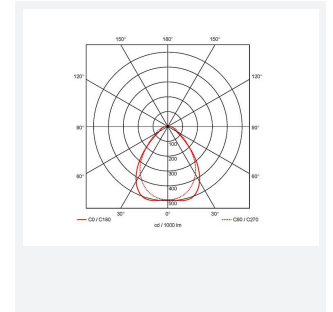

Endurance UGR<19 600x600

Endurance TP(a) UGR<19 600x600 Panel OCTO
Code: AERMLED3/60/WW/OCTO

Category	Commercial Panels
Application	Ancillary, Commercial, Education, Healthcare, Retail
Specification	Performance

PRODUCT FEATURES

- Edge lit LED panel suitable for education, commercial and ancillary area applications
- Cool white, warm white and daylight options
- TPa as standard
- UGR<19 (unified glare rating) compliant luminaire assisting to eliminate glare for visual comfort
- White anodised aluminium frame for visual compatibility with ceiling grid
- Surface mounting frame option

GENERAL INFORMATION	
Wattage	30W
Lumens Delivered	3400lm
Lm/W	107lm/W
Beam Angle	80
CRI	80
CCT	3000K
Input	220/240V
Operating Temp	-20°C - 40°C
SDCM	4
UGR	16
Cut-Out Size	585x585mm
Product Weight without Packaging	2.734 kg