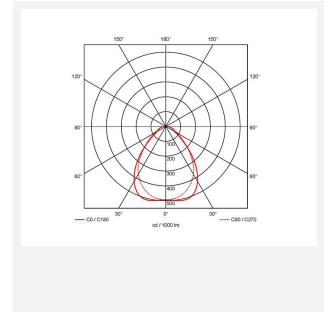

# Endurance UGR<19 600x600

Endurance TP(a) UGR<19 600x600 Panel Low  
Code: AERMLED3/60/LO/WW

Category	Commercial Panels
Application	Ancillary, Commercial, Education, Healthcare, Retail
Specification	Performance

## PRODUCT FEATURES

- Edge lit LED panel suitable for education, commercial and ancillary area applications
- Cool white, warm white and daylight options
- TPa as standard
- UGR<19 (unified glare rating) compliant luminaire assisting to eliminate glare for visual comfort
- White anodised aluminium frame for visual compatibility with ceiling grid
- Surface mounting frame option

GENERAL INFORMATION	
Wattage	19W
Lumens Delivered	1900lm
Lm/W	93lm/W
Beam Angle	80
CRI	80
CCT	3000K
Input	220-240V
Operating Temp	-20? to 40?
SDCM	6
UGR	17
Product Weight without Packaging	2.35 kg

TECHNICAL INFORMATION	
Light Source	LED
Colour / Finish	White
IP Rating	IP40
Class Protection	2
Internal / External	Internal
Surface / Recessed / Suspended	Ceiling, Recessed, Suspended
Lumen Depreciation	L80 76,000h
Warranty (Years)	5
CE Mark	Yes
Accessories	AERMLED/SK, AERMLED/60/SMF, AERMLED/60/CGCB/KIT, APRK/60