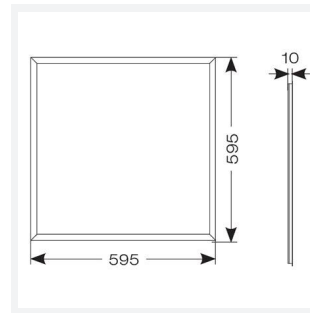

# Endurance UGR<19 600x600

Endurance TP(a) UGR<19 600x600 Panel Low  
Code: AERMLED3/60/LO/WW

Category	Commercial Panels
Application	Ancillary, Commercial, Education, Healthcare, Retail
Specification	Performance

## GENERAL INFORMATION

Wattage	19W
Lumens Delivered	1900lm
Lm/W	93lm/W
Beam Angle	80
CRI	80
CCT	3000K
Input	220/240V
Operating Temp	-20? to 40?
SDCM	6
UGR	17
Product Weight without Packaging	2.35 kg