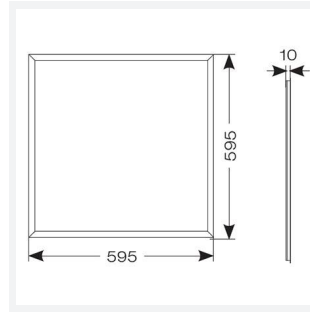

# Endurance UGR<19 600x600

Endurance TP(a) UGR<19 600x600 Panel Low  
Code: AERMLED3/60/LO/WW

Category	Commercial Panels
Application	Ancillary, Commercial, Education, Healthcare, Retail
Specification	Performance

## PRODUCT FEATURES

- Edge lit LED panel suitable for education, commercial and ancillary area applications
- Cool white, warm white and daylight options
- TPa as standard
- UGR<19 (unified glare rating) compliant luminaire assisting to eliminate glare for visual comfort
- White anodised aluminium frame for visual compatibility with ceiling grid
- Surface mounting frame option

GENERAL INFORMATION	
Wattage	19W
Lumens Delivered	1900lm
Lm/W	93lm/W
Beam Angle	80
CRI	80
CCT	3000K
Input	220-240V
Operating Temp	-20? to 40?
SDCM	6
UGR	17
Product Weight without Packaging	2.35 kg

TECHNICAL INFORMATION	
Light Source	LED
Colour / Finish	White
IP Rating	IP40
Class Protection	2
Internal / External	Internal
Surface / Recessed / Suspended	Ceiling, Recessed, Suspended
Lumen Depreciation	L80 76,000h
Warranty (Years)	5
CE Mark	Yes
Accessories	AERMLED/SK, AERMLED/60/SMF, AERMLED/60/CGCB/KIT, APRK/60