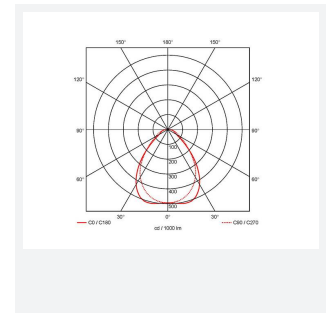

# Endurance UGR<19 600x600

Endurance TP(a) UGR<19 600x600 Panel Low  
Code: AERMLED3/60/LO/WW

Category	Commercial Panels
Application	Ancillary, Commercial, Education, Healthcare, Retail
Specification	Performance

## PRODUCT FEATURES

- Edge lit LED panel suitable for education, commercial and ancillary area applications
- Cool white, warm white and daylight options
- TPa as standard
- UGR<19 (unified glare rating) compliant luminaire assisting to eliminate glare for visual comfort
- White anodised aluminium frame for visual compatibility with ceiling grid
- Surface mounting frame option

## GENERAL INFORMATION

Wattage	19W
Lumens Delivered	1900lm
Lm/W	93lm/W
Beam Angle	80
CRI	80
CCT	3000K
Input	220/240V
Operating Temp	-20? to 40?
SDCM	6
UGR	17
Product Weight without Packaging	2.35 kg

## TECHNICAL INFORMATION

Light Source	LED
Colour / Finish	White
IP Rating	IP40
Class Protection	2
Internal / External	Internal
Surface / Recessed / Suspended	Ceiling, Recessed, Suspended
Lumen Depreciation	L80 76,000h
Warranty (Years)	5
CE Mark	Yes
Accessories	AERMLED/SK, AERMLED/60/SMF, AERMLED/60/CGCB/KIT, APRK/60