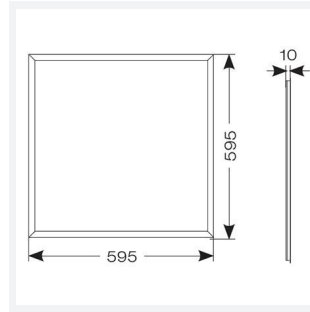

Endurance UGR<19 600x600

Endurance TP(a) UGR<19 600x600 Panel Low
Code: AERMLED3/60/LO/WW/OCTO

Category	Commercial Panels
Application	Ancillary, Commercial, Education, Healthcare, Retail
Specification	Performance

PRODUCT FEATURES

- Edge lit LED panel suitable for education, commercial and ancillary area applications
- Cool white, warm white and daylight options
- TPa as standard
- UGR<19 (unified glare rating) compliant luminaire assisting to eliminate glare for visual comfort
- White anodised aluminium frame for visual compatibility with ceiling grid
- Surface mounting frame option

GENERAL INFORMATION

Wattage	19W
Lumens Delivered	1900lm
Lm/W	93lm/W
Beam Angle	80
CRI	80
CCT	3000K
Input	220-240V
Operating Temp	-20°C - 40°C
SDCM	4
UGR	17
Cut-Out Size	585x585mm

TECHNICAL INFORMATION

Light Source	LED
Colour / Finish	White
IP Rating	IP40
Class Protection	2
Internal / External	Internal
Surface / Recessed / Suspended	Ceiling, Recessed, Suspended
Lumen Depreciation	L80 76,000h
Warranty (Years)	5
CE Mark	Yes
Accessories	AERMLED/SK, AERMLED/60/SMF, AERMLED/60/CGCB/KIT, APRK/60