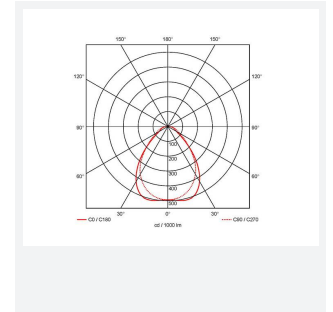

Endurance UGR<19 600x600

Endurance TP(a) UGR<19 600x600 Panel Low
Code: AERMLED3/60/LO/WW/OCTO

Category	Commercial Panels
Application	Ancillary, Commercial, Education, Healthcare, Retail
Specification	Performance

PRODUCT FEATURES

- Edge lit LED panel suitable for education, commercial and ancillary area applications
- Cool white, warm white and daylight options
- TPa as standard
- UGR<19 (unified glare rating) compliant luminaire assisting to eliminate glare for visual comfort
- White anodised aluminium frame for visual compatibility with ceiling grid
- Surface mounting frame option

GENERAL INFORMATION

Wattage	19W
Lumens Delivered	1900lm
Lm/W	93lm/W
Beam Angle	80
CRI	80
CCT	3000K
Input	220-240V
Operating Temp	-20°C - 40°C
SDCM	4
UGR	17
Cut-Out Size	585x585mm

TECHNICAL INFORMATION

Light Source	LED
Colour / Finish	White
IP Rating	IP40
Class Protection	2
Internal / External	Internal
Surface / Recessed / Suspended	Ceiling, Recessed, Suspended
Lumen Depreciation	L80 76,000h
Warranty (Years)	5
CE Mark	Yes
Accessories	AERMLED/SK, AERMLED/60/SMF, AERMLED/60/CGCB/KIT, APRK/60