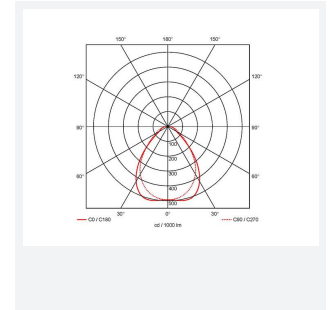

Endurance UGR<19 600x600

Endurance TP(a) UGR<19 600x600 Panel Low
Code: AERMLED3/60/LO/WW/OCTO

Category	Commercial Panels
Application	Ancillary, Commercial, Education, Healthcare, Retail
Specification	Performance

PRODUCT FEATURES

- Edge lit LED panel suitable for education, commercial and ancillary area applications
- Cool white, warm white and daylight options
- TPa as standard
- UGR<19 (unified glare rating) compliant luminaire assisting to eliminate glare for visual comfort
- White anodised aluminium frame for visual compatibility with ceiling grid
- Surface mounting frame option

GENERAL INFORMATION	
Wattage	19W
Lumens Delivered	1900lm
Lm/W	93lm/W
Beam Angle	80
CRI	80
CCT	3000K
Input	220/240V
Operating Temp	-20°C - 40°C
SDCM	4
UGR	17
Cut-Out Size	585x585mm

TECHNICAL INFORMATION	
Light Source	LED
Colour / Finish	White
IP Rating	IP40
Class Protection	2
Internal / External	Internal
Surface / Recessed / Suspended	Ceiling, Recessed, Suspended
Lumen Depreciation	L80 76,000h
Warranty (Years)	5
CE Mark	Yes
Accessories	AERMLED/SK, AERMLED/60/SMF, AERMLED/60/CGCB/KIT, APRK/60