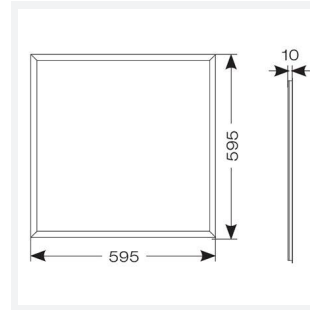

Endurance UGR<19 600x600

Endurance TP(a) UGR<19 600x600 Panel Low
Code: AERMLED3/60/LO/WW/OCTO

Category	Commercial Panels
Application	Ancillary, Commercial, Education, Healthcare, Retail
Specification	Performance

PRODUCT FEATURES

- Edge lit LED panel suitable for education, commercial and ancillary area applications
- Cool white, warm white and daylight options
- TPa as standard
- UGR<19 (unified glare rating) compliant luminaire assisting to eliminate glare for visual comfort
- White anodised aluminium frame for visual compatibility with ceiling grid
- Surface mounting frame option

GENERAL INFORMATION	
Wattage	19W
Lumens Delivered	1900lm
Lm/W	93lm/W
Beam Angle	80
CRI	80
CCT	3000K
Input	220/240V
Operating Temp	-20°C - 40°C
SDCM	4
UGR	17
Cut-Out Size	585x585mm

TECHNICAL INFORMATION	
Light Source	LED
Colour / Finish	White
IP Rating	IP40
Class Protection	2
Internal / External	Internal
Surface / Recessed / Suspended	Ceiling, Recessed, Suspended
Lumen Depreciation	L80 76,000h
Warranty (Years)	5
CE Mark	Yes
Accessories	AERMLED/SK, AERMLED/60/SMF, AERMLED/60/CGCB/KIT, APRK/60