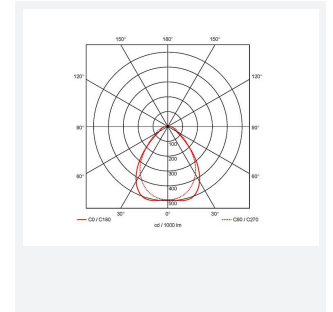

Endurance UGR<19 600x600

Endurance TP(a) UGR<19 600x600 Panel Low
Code: AERMLED3/60/LO/WW/DD3

| | |
|---------------|--|
| Category | Commercial Panels |
| Application | Ancillary, Commercial, Education, Healthcare, Retail |
| Specification | Performance |

PRODUCT FEATURES

- Edgelit LED panel suitable for education, commercial and ancillary area applications
- Cool white, warm white and daylight options
- Low glare and even light distribution for multiple applications
- Surface mounting frame option
- UGR<19 (unified glare rating) compliant luminaire assisting to eliminate glare for visual comfort
- White anodised aluminium frame for visual compatibility with ceiling grid
- TPa as standard

| GENERAL INFORMATION | |
|---------------------|--------------|
| Wattage | 19W |
| Lumens Delivered | 1900lm |
| Lm/W | 93lm/W |
| CRI | 80 |
| CCT | 3000K |
| Input | 220/240V |
| Operating Temp | -20°C - 40°C |
| SDCM | 4 |
| UGR | 17 |
| Cut-Out Size | 585x585mm |