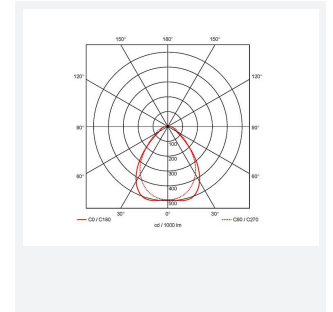

Endurance UGR<19 600x600

Endurance TP(a) UGR<19 600x600 Panel Low
Code: AERMLED3/60/LO/WW/DD1

Category	Commercial Panels
Application	Ancillary, Commercial, Education, Healthcare, Retail
Specification	Performance

PRODUCT FEATURES

- Edgelit LED panel suitable for education, commercial and ancillary area applications
- Cool white, warm white and daylight options
- Low glare and even light distribution for multiple applications
- Surface mounting frame option
- UGR<19 (unified glare rating) compliant luminaire assisting to eliminate glare for visual comfort
- White anodised aluminium frame for visual compatibility with ceiling grid
- TPa as standard

GENERAL INFORMATION	
Wattage	19W
Lumens Delivered	1900lm
Lm/W	93lm/W
CRI	80
CCT	3000K
Input	220/240V
Operating Temp	-20°C - 40°C
SDCM	4
UGR	17
Cut-Out Size	585x585mm

TECHNICAL INFORMATION	
Light Source	LED
Colour / Finish	White
IP Rating	IP40
Class Protection	2
Internal / External	Internal
Surface / Recessed / Suspended	Ceiling, Recessed, Suspended
Lumen Depreciation	L80 76,000h
Warranty (Years)	5
CE Mark	Yes