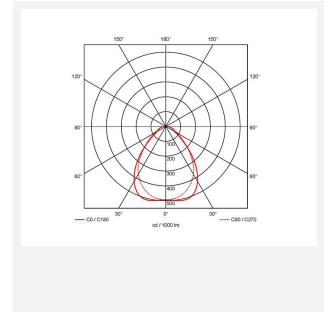

Endurance UGR<19 600x600

Endurance TP(a) UGR<19 600x600 Panel Low
Code: AERMLED3/60/LO/DL

Category	Commercial Panels
Application	Ancillary, Commercial, Education, Healthcare, Retail
Specification	Performance

PRODUCT FEATURES

- Edge lit LED panel suitable for education, commercial and ancillary area applications
- Cool white, warm white and daylight options
- TPa as standard
- UGR<19 (unified glare rating) compliant luminaire assisting to eliminate glare for visual comfort
- White anodised aluminium frame for visual compatibility with ceiling grid
- Surface mounting frame option

GENERAL INFORMATION

Wattage	19W
Lumens Delivered	2000lm
Lm/W	98lm/W
Beam Angle	80
CRI	80
CCT	6000K
Input	220-240V
Operating Temp	-20? to 40?
SDCM	6
UGR	17
Product Weight without Packaging	2.35 kg

TECHNICAL INFORMATION