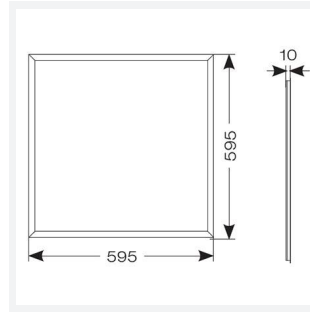

Endurance UGR<19 600x600

Endurance TP(a) UGR<19 600x600 Panel Low
Code: AERMLED3/60/LO/DL

Category	Commercial Panels
Application	Ancillary, Commercial, Education, Healthcare, Retail
Specification	Performance

PRODUCT FEATURES

- Edge lit LED panel suitable for education, commercial and ancillary area applications
- Cool white, warm white and daylight options
- TPa as standard
- UGR<19 (unified glare rating) compliant luminaire assisting to eliminate glare for visual comfort
- White anodised aluminium frame for visual compatibility with ceiling grid
- Surface mounting frame option

GENERAL INFORMATION

Wattage	19W
Lumens Delivered	2000lm
Lm/W	98lm/W
Beam Angle	80
CRI	80
CCT	6000K
Input	220-240V
Operating Temp	-20? to 40?
SDCM	6
UGR	17
Product Weight without Packaging	2.35 kg

TECHNICAL INFORMATION