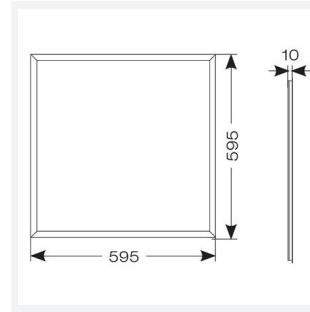

Endurance UGR<19 600x600

Endurance TP(a) UGR<19 600x600 Panel Low
Code: AERMLED3/60/LO/DL/OCTO

Category	Commercial Panels
Application	Ancillary, Commercial, Education, Healthcare, Retail
Specification	Performance

PRODUCT FEATURES

- Edge lit LED panel suitable for education, commercial and ancillary area applications
- Cool white, warm white and daylight options
- TPa as standard
- UGR<19 (unified glare rating) compliant luminaire assisting to eliminate glare for visual comfort
- White anodised aluminium frame for visual compatibility with ceiling grid
- Surface mounting frame option

GENERAL INFORMATION	
Wattage	19W
Lumens Delivered	2000lm
Lm/W	98lm/W
Beam Angle	80
CRI	80
CCT	6000K
Input	220/240V
Operating Temp	-20°C - 40°C
SDCM	4
UGR	17
Cut-Out Size	585x585mm

TECHNICAL INFORMATION	
Light Source	LED
Colour / Finish	White
IP Rating	IP40
Class Protection	2
Internal / External	Internal
Surface / Recessed / Suspended	Ceiling, Recessed, Suspended
Lumen Depreciation	L80 76,000h
Warranty (Years)	5
CE Mark	Yes
Accessories	AERMLED/SK, AERMLED/60/SMF, AERMLED/60/CGCB/KIT, APRK/60