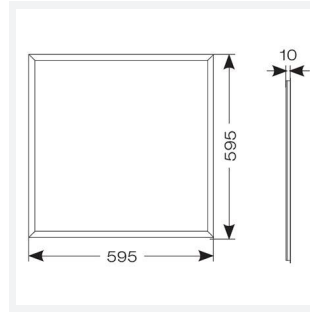

Endurance UGR<19 600x600

Endurance TP(a) UGR<19 600x600 Panel Low
Code: AERMLED3/60/LO/DL/OCTO

Category	Commercial Panels
Application	Ancillary, Commercial, Education, Healthcare, Retail
Specification	Performance

PRODUCT FEATURES

- Edge lit LED panel suitable for education, commercial and ancillary area applications
- Cool white, warm white and daylight options
- TPa as standard
- UGR<19 (unified glare rating) compliant luminaire assisting to eliminate glare for visual comfort
- White anodised aluminium frame for visual compatibility with ceiling grid
- Surface mounting frame option

GENERAL INFORMATION

Wattage	19W
Lumens Delivered	2000lm
Lm/W	98lm/W
Beam Angle	80
CRI	80
CCT	6000K
Input	220-240V
Operating Temp	-20°C - 40°C
SDCM	4
UGR	17
Cut-Out Size	585x585mm

TECHNICAL INFORMATION

Light Source	LED
Colour / Finish	White
IP Rating	IP40
Class Protection	2
Internal / External	Internal
Surface / Recessed / Suspended	Ceiling, Recessed, Suspended
Lumen Depreciation	L80 76,000h
Warranty (Years)	5
CE Mark	Yes
Accessories	AERMLED/SK, AERMLED/60/SMF, AERMLED/60/CGCB/KIT, APRK/60