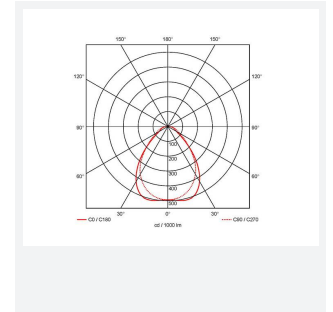

Endurance UGR<19 600x600

Endurance TP(a) UGR<19 600x600 Panel Low
Code: AERMLED3/60/LO/DL/OCTO

Category	Commercial Panels
Application	Ancillary, Commercial, Education, Healthcare, Retail
Specification	Performance

PRODUCT FEATURES

- Edge lit LED panel suitable for education, commercial and ancillary area applications
- Cool white, warm white and daylight options
- TPa as standard
- UGR<19 (unified glare rating) compliant luminaire assisting to eliminate glare for visual comfort
- White anodised aluminium frame for visual compatibility with ceiling grid
- Surface mounting frame option

GENERAL INFORMATION	
Wattage	19W
Lumens Delivered	2000lm
Lm/W	98lm/W
Beam Angle	80
CRI	80
CCT	6000K
Input	220/240V
Operating Temp	-20°C - 40°C
SDCM	4
UGR	17
Cut-Out Size	585x585mm

TECHNICAL INFORMATION	
Light Source	LED
Colour / Finish	White
IP Rating	IP40
Class Protection	2
Internal / External	Internal
Surface / Recessed / Suspended	Ceiling, Recessed, Suspended
Lumen Depreciation	L80 76,000h
Warranty (Years)	5
CE Mark	Yes
Accessories	AERMLED/SK, AERMLED/60/SMF, AERMLED/60/CGCB/KIT, APRK/60