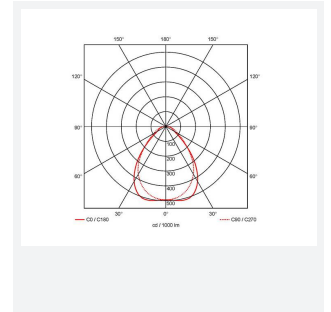

Endurance UGR<19 600x600

Endurance TP(a) UGR<19 600x600 Panel Low
Code: AERMLED3/60/LO/DL/OCTO

Category	Commercial Panels
Application	Ancillary, Commercial, Education, Healthcare, Retail
Specification	Performance

PRODUCT FEATURES

- Edge lit LED panel suitable for education, commercial and ancillary area applications
- Cool white, warm white and daylight options
- TPa as standard
- UGR<19 (unified glare rating) compliant luminaire assisting to eliminate glare for visual comfort
- White anodised aluminium frame for visual compatibility with ceiling grid
- Surface mounting frame option

GENERAL INFORMATION

Wattage	19W
Lumens Delivered	2000lm
Lm/W	98lm/W
Beam Angle	80
CRI	80
CCT	6000K
Input	220-240V
Operating Temp	-20°C - 40°C
SDCM	4
UGR	17
Cut-Out Size	585x585mm

TECHNICAL INFORMATION

Light Source	LED
Colour / Finish	White
IP Rating	IP40
Class Protection	2
Internal / External	Internal
Surface / Recessed / Suspended	Ceiling, Recessed, Suspended
Lumen Depreciation	L80 76,000h
Warranty (Years)	5
CE Mark	Yes
Accessories	AERMLED/SK, AERMLED/60/SMF, AERMLED/60/CGCB/KIT, APRK/60