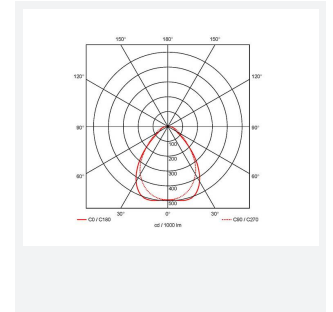

# Endurance UGR<19 600x600

Endurance TP(a) UGR<19 600x600 Panel Low  
Code: AERMLED3/60/LO/DL/DD3

Category	Commercial Panels
Application	Ancillary, Commercial, Education, Healthcare, Retail
Specification	Performance

## PRODUCT FEATURES

- Edgelit LED panel suitable for education, commercial and ancillary area applications
- Cool white, warm white and daylight options
- Low glare and even light distribution for multiple applications
- Surface mounting frame option
- UGR<19 (unified glare rating) compliant luminaire assisting to eliminate glare for visual comfort
- White anodised aluminium frame for visual compatibility with ceiling grid
- TPa as standard

### GENERAL INFORMATION

Wattage	19W
Lumens Delivered	2000lm
Lm/W	98lm/W
CRI	80
CCT	6000K
Input	220/240V
Operating Temp	-20°C - 40°C
SDCM	4
UGR	17
Cut-Out Size	585x585mm

### TECHNICAL INFORMATION

Light Source	LED
Colour / Finish	White
IP Rating	IP40
Class Protection	2
Internal / External	Internal
Surface / Recessed / Suspended	Ceiling, Recessed, Suspended
Lumen Depreciation	L80 76,000h
Warranty (Years)	5
CE Mark	Yes