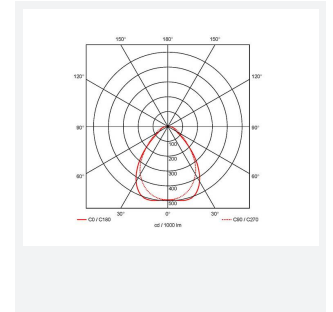

Endurance UGR<19 600x600

Endurance TP(a) UGR<19 600x600 Panel Low
Code: AERMLED3/60/LO/DL/DD1

Category	Commercial Panels
Application	Ancillary, Commercial, Education, Healthcare, Retail
Specification	Performance

PRODUCT FEATURES

- Edgelit LED panel suitable for education, commercial and ancillary area applications
- Cool white, warm white and daylight options
- Low glare and even light distribution for multiple applications
- Surface mounting frame option
- UGR<19 (unified glare rating) compliant luminaire assisting to eliminate glare for visual comfort
- White anodised aluminium frame for visual compatibility with ceiling grid
- TPa as standard

GENERAL INFORMATION

Wattage	19W
Lumens Delivered	2000lm
Lm/W	98lm/W
CRI	80
CCT	6000K
Input	220/240V
Operating Temp	-20°C - 40°C
SDCM	4
UGR	17
Cut-Out Size	585x585mm

TECHNICAL INFORMATION

Light Source	LED
Colour / Finish	White
IP Rating	IP40
Class Protection	2
Internal / External	Internal
Surface / Recessed / Suspended	Ceiling, Recessed, Suspended
Lumen Depreciation	L80 76,000h
Warranty (Years)	5
CE Mark	Yes