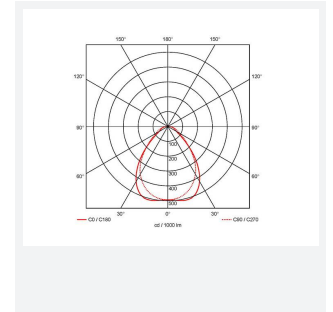

Endurance UGR<19 600x600

Endurance TP(a) UGR<19 600x600 Panel Low
Code: AERMLED3/60/LO/CW

Category	Commercial Panels
Application	Ancillary, Commercial, Education, Healthcare, Retail
Specification	Performance

PRODUCT FEATURES

- Edge lit LED panel suitable for education, commercial and ancillary area applications
- Cool white, warm white and daylight options
- TPa as standard
- UGR<19 (unified glare rating) compliant luminaire assisting to eliminate glare for visual comfort
- White anodised aluminium frame for visual compatibility with ceiling grid
- Surface mounting frame option

GENERAL INFORMATION

Wattage	19W
Lumens Delivered	2500lm
Lm/W	110lm/W
Beam Angle	80
CRI	80
CCT	4000K
Input	220/240V
Operating Temp	-20? to 40?
SDCM	6
UGR	17
Product Weight without Packaging	2.077 kg

TECHNICAL INFORMATION