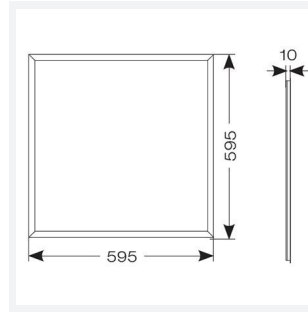

Endurance UGR<19 600x600

Endurance TP(a) UGR<19 600x600 Panel Low
Code: AERMLED3/60/LO/CW

Category	Commercial Panels
Application	Ancillary, Commercial, Education, Healthcare, Retail
Specification	Performance

PRODUCT FEATURES

- Edge lit LED panel suitable for education, commercial and ancillary area applications
- Cool white, warm white and daylight options
- TPa as standard
- UGR<19 (unified glare rating) compliant luminaire assisting to eliminate glare for visual comfort
- White anodised aluminium frame for visual compatibility with ceiling grid
- Surface mounting frame option

GENERAL INFORMATION

Wattage	19W
Lumens Delivered	2500lm
Lm/W	110lm/W
Beam Angle	80
CRI	80
CCT	4000K
Input	220/240V
Operating Temp	-20? to 40?
SDCM	6
UGR	17
Product Weight without Packaging	2.077 kg

TECHNICAL INFORMATION