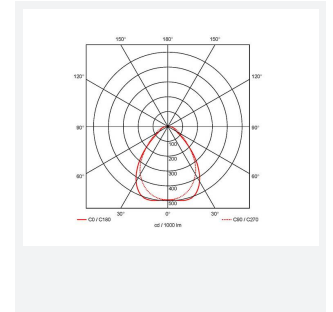

Endurance UGR<19 600x600

Endurance TP(a) UGR<19 600x600 Panel Low
Code: AERMLED3/60/LO/CW/OCTO

Category	Commercial Panels
Application	Ancillary, Commercial, Education, Healthcare, Retail
Specification	Performance

PRODUCT FEATURES

- Edge lit LED panel suitable for education, commercial and ancillary area applications
- Cool white, warm white and daylight options
- TPa as standard
- UGR<19 (unified glare rating) compliant luminaire assisting to eliminate glare for visual comfort
- White anodised aluminium frame for visual compatibility with ceiling grid
- Surface mounting frame option

GENERAL INFORMATION	
Wattage	19W
Lumens Delivered	2500lm
Lm/W	110lm/W
Beam Angle	80
CRI	80
CCT	4000K
Input	220/240V
Operating Temp	-20°C - 40°C
SDCM	4
UGR	17
Cut-Out Size	585x585mm

TECHNICAL INFORMATION	
Light Source	LED
Colour / Finish	White
IP Rating	IP40
Class Protection	2
Internal / External	Internal
Surface / Recessed / Suspended	Ceiling, Recessed, Suspended
Lumen Depreciation	L80 76,000h
Warranty (Years)	5
CE Mark	Yes
Accessories	AERMLED/SK, AERMLED/60/SMF, AERMLED/60/CGCB/KIT, APRK/60