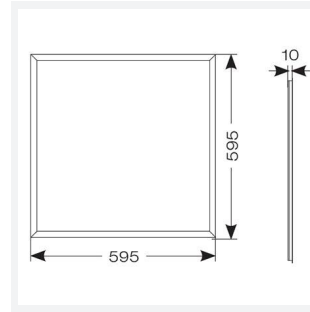

Endurance UGR<19 600x600

Endurance TP(a) UGR<19 600x600 Panel Low
Code: AERMLED3/60/LO/CW/OCTO

Category	Commercial Panels
Application	Ancillary, Commercial, Education, Healthcare, Retail
Specification	Performance

PRODUCT FEATURES

- Edge lit LED panel suitable for education, commercial and ancillary area applications
- Cool white, warm white and daylight options
- TPa as standard
- UGR<19 (unified glare rating) compliant luminaire assisting to eliminate glare for visual comfort
- White anodised aluminium frame for visual compatibility with ceiling grid
- Surface mounting frame option

GENERAL INFORMATION	
Wattage	19W
Lumens Delivered	2500lm
Lm/W	110lm/W
Beam Angle	80
CRI	80
CCT	4000K
Input	220/240V
Operating Temp	-20°C - 40°C
SDCM	4
UGR	17
Cut-Out Size	585x585mm

TECHNICAL INFORMATION	
Light Source	LED
Colour / Finish	White
IP Rating	IP40
Class Protection	2
Internal / External	Internal
Surface / Recessed / Suspended	Ceiling, Recessed, Suspended
Lumen Depreciation	L80 76,000h
Warranty (Years)	5
CE Mark	Yes
Accessories	AERMLED/SK, AERMLED/60/SMF, AERMLED/60/CGCB/KIT, APRK/60