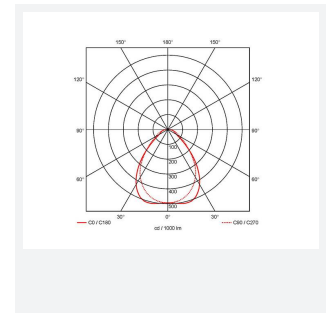

# Endurance UGR<19 600x600

Endurance TP(a) UGR<19 600x600 Panel Low  
Code: AERMLED3/60/LO/CW/OCTO

Category	Commercial Panels
Application	Ancillary, Commercial, Education, Healthcare, Retail
Specification	Performance

## PRODUCT FEATURES

- Edge lit LED panel suitable for education, commercial and ancillary area applications
- Cool white, warm white and daylight options
- TPa as standard
- UGR<19 (unified glare rating) compliant luminaire assisting to eliminate glare for visual comfort
- White anodised aluminium frame for visual compatibility with ceiling grid
- Surface mounting frame option

GENERAL INFORMATION	
Wattage	19W
Lumens Delivered	2500lm
Lm/W	110lm/W
Beam Angle	80
CRI	80
CCT	4000K
Input	220-240V
Operating Temp	-20°C - 40°C
SDCM	4
UGR	17
Cut-Out Size	585x585mm
Product Weight without Packaging	2.077 kg

TECHNICAL INFORMATION	
Light Source	LED
Colour / Finish	White
IP Rating	IP40
Class Protection	2
Internal / External	Internal
Surface / Recessed / Suspended	Ceiling, Recessed, Suspended
Lumen Depreciation	L80 76,000h
Warranty (Years)	5
CE Mark	Yes
Accessories	AERMLED/SK, AERMLED/60/SMF, AERMLED/60/CGCB/KIT, APRK/60