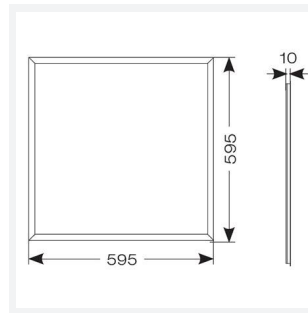

# Endurance UGR<19 600x600

Endurance TP(a) UGR<19 600x600 Panel Low  
Code: AERMLED3/60/LO/CW/OCTO

Category	Commercial Panels
Application	Ancillary, Commercial, Education, Healthcare, Retail
Specification	Performance

## PRODUCT FEATURES

- Edge lit LED panel suitable for education, commercial and ancillary area applications
- Cool white, warm white and daylight options
- TPa as standard
- UGR<19 (unified glare rating) compliant luminaire assisting to eliminate glare for visual comfort
- White anodised aluminium frame for visual compatibility with ceiling grid
- Surface mounting frame option

GENERAL INFORMATION	
Wattage	19W
Lumens Delivered	2500lm
Lm/W	110lm/W
Beam Angle	80
CRI	80
CCT	4000K
Input	220-240V
Operating Temp	-20°C - 40°C
SDCM	4
UGR	17
Cut-Out Size	585x585mm
Product Weight without Packaging	2.077 kg