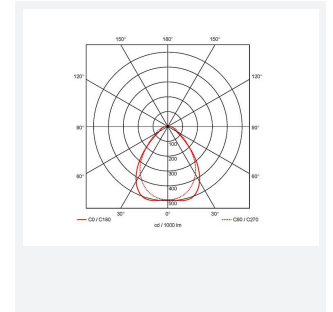

Endurance UGR<19 600x600

Endurance TP(a) UGR<19 600x600 Panel Low
Code: AERMLED3/60/LO/CW/DD3

Category	Commercial Panels
Application	Ancillary, Commercial, Education, Healthcare, Retail
Specification	Performance

PRODUCT FEATURES

- Edgelit LED panel suitable for education, commercial and ancillary area applications
- Cool white, warm white and daylight options
- Low glare and even light distribution for multiple applications
- Surface mounting frame option
- UGR<19 (unified glare rating) compliant luminaire assisting to eliminate glare for visual comfort
- White anodised aluminium frame for visual compatibility with ceiling grid
- TPa as standard

GENERAL INFORMATION	
Wattage	19W
Lumens Delivered	2500lm
Lm/W	110lm/W
CRI	80
CCT	4000K
Input	220/240V
Operating Temp	-20°C - 40°C
SDCM	4
UGR	17
Cut-Out Size	585x585mm
Product Weight without Packaging	2.177 kg

TECHNICAL INFORMATION	
Light Source	LED
Colour / Finish	White
IP Rating	IP40
Class Protection	2
Internal / External	Internal
Surface / Recessed / Suspended	Ceiling, Recessed, Suspended
Lumen Depreciation	L80 76,000h
Warranty (Years)	5
CE Mark	Yes