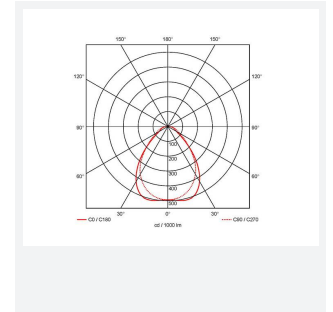

Endurance UGR<19 600x600

Endurance TP(a) UGR<19 600x600 Panel Low
Code: AERMLED3/60/LO/CW/DD1

Category	Commercial Panels
Application	Ancillary, Commercial, Education, Healthcare, Retail
Specification	Performance

PRODUCT FEATURES

- Edgelit LED panel suitable for education, commercial and ancillary area applications
- Cool white, warm white and daylight options
- Low glare and even light distribution for multiple applications
- Surface mounting frame option
- UGR<19 (unified glare rating) compliant luminaire assisting to eliminate glare for visual comfort
- White anodised aluminium frame for visual compatibility with ceiling grid
- TPa as standard

GENERAL INFORMATION

Wattage	19W
Lumens Delivered	2500lm
Lm/W	110lm/W
CRI	80
CCT	4000K
Input	220/240V
Operating Temp	-20°C - 40°C
SDCM	4
UGR	17
Cut-Out Size	585x585mm
Product Weight without Packaging	2.077 kg

TECHNICAL INFORMATION

Light Source	LED
Colour / Finish	White
IP Rating	IP40
Class Protection	2
Internal / External	Internal
Surface / Recessed / Suspended	Ceiling, Recessed, Suspended
Lumen Depreciation	L80 76,000h
Warranty (Years)	5
CE Mark	Yes