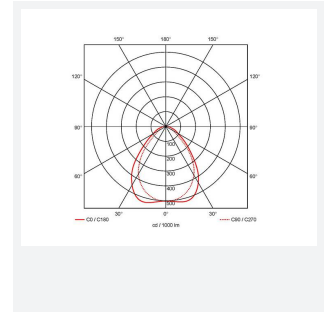

# Endurance UGR<19 600x600

Endurance TP(a) UGR<19 600x600 Panel Daylight

Code: AERMLED3/60/DL

Category	Commercial Panels
Application	Ancillary, Commercial, Education, Healthcare, Retail
Specification	Performance

## PRODUCT FEATURES

- Edge lit LED panel suitable for education, commercial and ancillary area applications
- Cool white, warm white and daylight options
- TPa as standard
- UGR<19 (unified glare rating) compliant luminaire assisting to eliminate glare for visual comfort
- White anodised aluminium frame for visual compatibility with ceiling grid
- Surface mounting frame option

GENERAL INFORMATION	
Wattage	31W
Lumens Delivered	3500lm
Lm/W	112lm/W
Beam Angle	80
CRI	80
CCT	6000K
Input	220-240V
Operating Temp	-20? to 40?
SDCM	6
UGR	17
Product Weight without Packaging	2.1 kg

TECHNICAL INFORMATION	
Light Source	LED
Colour / Finish	White
IP Rating	IP40
Class Protection	2
Internal / External	Internal
Surface / Recessed / Suspended	Ceiling, Recessed, Suspended
Lumen Depreciation	L80 76,000h
Warranty (Years)	5
CE Mark	Yes
Accessories	AERMLED/SK, AERMLED/60/SMF, AERMLED/60/CGCB/KIT, APRK/60