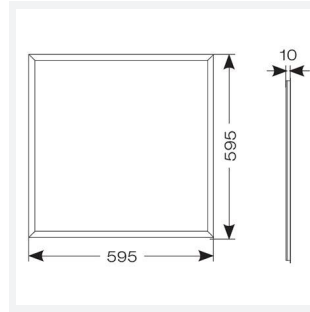

# Endurance UGR<19 600x600

Endurance TP(a) UGR<19 600x600 Panel Daylight

Code: AERMLED3/60/DL

Category	Commercial Panels
Application	Ancillary, Commercial, Education, Healthcare, Retail
Specification	Performance

## PRODUCT FEATURES

- Edge lit LED panel suitable for education, commercial and ancillary area applications
- Cool white, warm white and daylight options
- TPa as standard
- UGR<19 (unified glare rating) compliant luminaire assisting to eliminate glare for visual comfort
- White anodised aluminium frame for visual compatibility with ceiling grid
- Surface mounting frame option

GENERAL INFORMATION	
Wattage	31W
Lumens Delivered	3500lm
Lm/W	112lm/W
Beam Angle	80
CRI	80
CCT	6000K
Input	220-240V
Operating Temp	-20? to 40?
SDCM	6
UGR	17
Product Weight without Packaging	2.1 kg

TECHNICAL INFORMATION	
Light Source	LED
Colour / Finish	White
IP Rating	IP40
Class Protection	2
Internal / External	Internal
Surface / Recessed / Suspended	Ceiling, Recessed, Suspended
Lumen Depreciation	L80 76,000h
Warranty (Years)	5
CE Mark	Yes
Accessories	AERMLED/SK, AERMLED/60/SMF, AERMLED/60/CGCB/KIT, APRK/60