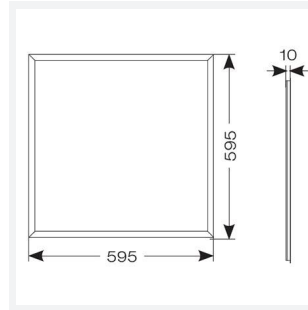

# Endurance UGR<19 600x600

Endurance TP(a) UGR<19 600x600 Panel OCTO  
Code: AERMLED3/60/DL/OCTO

Category	Commercial Panels
Application	Ancillary, Commercial, Education, Healthcare, Retail
Specification	Performance

## PRODUCT FEATURES

- Edge lit LED panel suitable for education, commercial and ancillary area applications
- Cool white, warm white and daylight options
- TPa as standard
- UGR<19 (unified glare rating) compliant luminaire assisting to eliminate glare for visual comfort
- White anodised aluminium frame for visual compatibility with ceiling grid
- Surface mounting frame option

GENERAL INFORMATION	
Wattage	30W
Lumens Delivered	3500lm
Lm/W	112lm/W
Beam Angle	80
CRI	80
CCT	6500K
Input	220/240V
Operating Temp	-20°C - 40°C
SDCM	4
UGR	17
Cut-Out Size	585x585mm
Product Weight without Packaging	2.734 kg