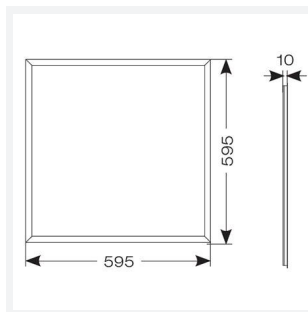

Endurance UGR<19 600x600

Code: AERMLED3/60/DL/OCTO

Category	Commercial Panels
Application	Ancillary, Commercial, Education, Healthcare, Retail
Specification	Performance

- Edge lit LED panel suitable for education, commercial and ancillary area applications
- Cool white, warm white and daylight options
- TPa as standard
- UGR<19 (unified glare rating) compliant luminaire assisting to eliminate glare for visual comfort
- White anodised aluminium frame for visual compatibility with ceiling grid
- Surface mounting frame option

GENERAL INFORMATION

Wattage	30W
Lumens Delivered	3500lm
Lm/W	112lm/W
Beam Angle	80
CRI	80
CCT	6500K
Input	220-240V
Operating Temp	-20°C - 40°C
SDCM	4
UGR	17

TECHNICAL INFORMATION

Light Source	LED
Colour / Finish	White
IP Rating	IP40
Class Protection	2
Internal / External	Internal
Surface / Recessed / Suspended	Ceiling, Recessed, Suspended
Lumen Depreciation	L80 76,000h
Warranty (Years)	5
CE Mark	Yes