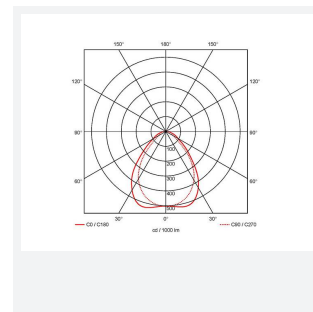

Endurance UGR<19 600x600

Code: AERMLED3/60/DL/OCTO

Category	Commercial Panels
Application	Ancillary, Commercial, Education, Healthcare, Retail
Specification	Performance

- Edge lit LED panel suitable for education, commercial and ancillary area applications
- Cool white, warm white and daylight options
- TPa as standard
- UGR<19 (unified glare rating) compliant luminaire assisting to eliminate glare for visual comfort
- White anodised aluminium frame for visual compatibility with ceiling grid
- Surface mounting frame option

GENERAL INFORMATION

Wattage	30W
Lumens Delivered	3500lm
Lm/W	112lm/W
Beam Angle	80
CRI	80
CCT	6500K
Input	220-240V
Operating Temp	-20°C - 40°C
SDCM	4
UGR	17

TECHNICAL INFORMATION

Light Source	LED
Colour / Finish	White
IP Rating	IP40
Class Protection	2
Internal / External	Internal
Surface / Recessed / Suspended	Ceiling, Recessed, Suspended
Lumen Depreciation	L80 76,000h
Warranty (Years)	5
CE Mark	Yes