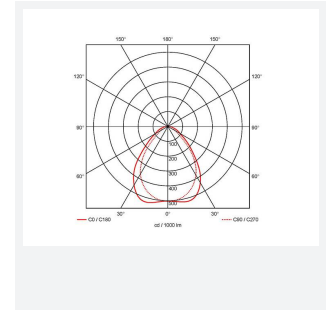

# Endurance UGR<19 600x600

Endurance TP(a) UGR<19 600x600 Panel OCTO  
Code: AERMLED3/60/DL/OCTO

Category	Commercial Panels
Application	Ancillary, Commercial, Education, Healthcare, Retail
Specification	Performance

## PRODUCT FEATURES

- Edge lit LED panel suitable for education, commercial and ancillary area applications
- Cool white, warm white and daylight options
- TPa as standard
- UGR<19 (unified glare rating) compliant luminaire assisting to eliminate glare for visual comfort
- White anodised aluminium frame for visual compatibility with ceiling grid
- Surface mounting frame option

GENERAL INFORMATION	
Wattage	30W
Lumens Delivered	3500lm
Lm/W	112lm/W
Beam Angle	80
CRI	80
CCT	6500K
Input	220/240V
Operating Temp	-20°C - 40°C
SDCM	4
UGR	17
Cut-Out Size	585x585mm
Product Weight without Packaging	2.734 kg