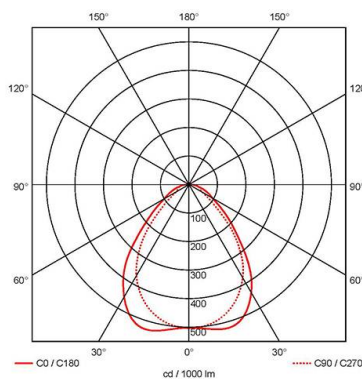

Endurance UGR<19 600x600

Endurance TP(a) UGR<19 600x600 Panel Cool White

Code: AERMLED3/60/CW

ACCESSORIES

APOD/1/3NM/DA	Panel Pod PRO DALI Emergency
AERMLED/SK	Endurance Panel Suspension Kit
ASMF60/1	Surface Mounting Frame 600x600
AERMLED/60/CGCB/KIT	Endurance 600x600 Concealed Grid Ceiling Kit
APRK/60	600x600 Plasterboard Recessed Kit
AARX60K/1	ARX 600x600 Anti-Ligature Kit
ASRF/60/1	600x600 Skylight Recessed Frame
ADDIM/30/MC	Multi-current Dimmable Driver 30W