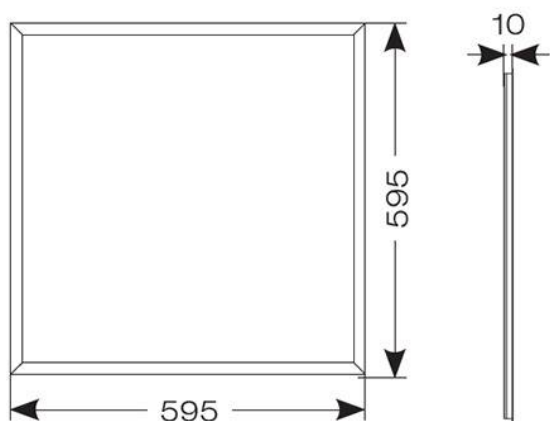

Endurance UGR<19 600x600

Endurance TP(a) UGR<19 600x600 Panel Cool White

Code: AERMLED3/60/CW

ACCESSORIES

APOD/1/3NM/DA	Panel Pod PRO DALI Emergency
AERMLED/SK	Endurance Panel Suspension Kit
ASMF60/1	Surface Mounting Frame 600x600
AERMLED/60/CGCB/KIT	Endurance 600x600 Concealed Grid Ceiling Kit
APRK/60	600x600 Plasterboard Recessed Kit
AARX60K/1	ARX 600x600 Anti-Ligature Kit
ASRF/60/1	600x600 Skylight Recessed Frame
ADDIM/30/MC	Multi-current Dimmable Driver 30W