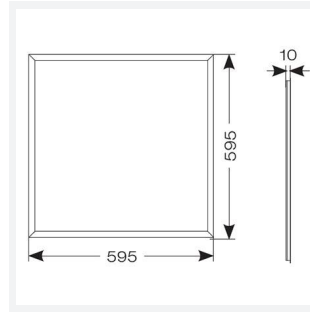

Endurance UGR<19 600x600

Endurance TP(a) UGR<19 600x600 Panel OCTO
Code: AERMLED3/60/CW/OCTO

Category	Commercial Panels
Application	Ancillary, Commercial, Education, Healthcare, Retail
Specification	Performance

PRODUCT FEATURES

- Edge lit LED panel suitable for education, commercial and ancillary area applications
- Cool white, warm white and daylight options
- TPa as standard
- UGR<19 (unified glare rating) compliant luminaire assisting to eliminate glare for visual comfort
- White anodised aluminium frame for visual compatibility with ceiling grid
- Surface mounting frame option

GENERAL INFORMATION	
Wattage	30W
Lumens Delivered	3600lm
Lm/W	113lm/W
Beam Angle	80
CRI	80
CCT	4000K
Input	220-240V
Operating Temp	-20°C - 40°C
SDCM	4
UGR	17
Cut-Out Size	585x585mm
Product Weight without Packaging	2.734 kg