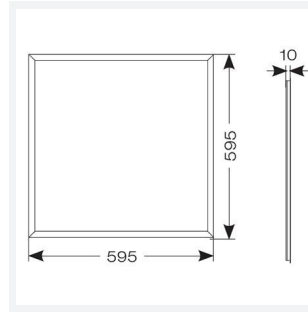

Endurance UGR<19 600x600

Endurance TP(a) UGR<19 600x600 Panel OCTO
Code: AERMLED3/60/CW/OCTO

Category	Commercial Panels
Application	Ancillary, Commercial, Education, Healthcare, Retail
Specification	Performance

PRODUCT FEATURES

- Edge lit LED panel suitable for education, commercial and ancillary area applications
- Cool white, warm white and daylight options
- TPa as standard
- UGR<19 (unified glare rating) compliant luminaire assisting to eliminate glare for visual comfort
- White anodised aluminium frame for visual compatibility with ceiling grid
- Surface mounting frame option

GENERAL INFORMATION	
Wattage	30W
Lumens Delivered	3600lm
Lm/W	113lm/W
Beam Angle	80
CRI	80
CCT	4000K
Input	220/240V
Operating Temp	-20°C - 40°C
SDCM	4
UGR	17
Cut-Out Size	585x585mm
Product Weight without Packaging	2.734 kg