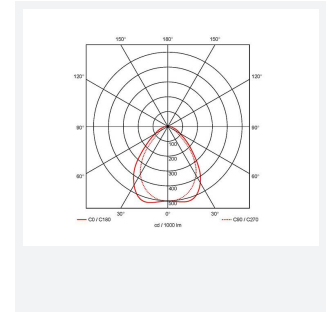

Endurance UGR<19 600x600

Endurance TP(a) UGR<19 600x600 Panel OCTO
Code: AERMLED3/60/CW/OCTO

Category	Commercial Panels
Application	Ancillary, Commercial, Education, Healthcare, Retail
Specification	Performance

PRODUCT FEATURES

- Edge lit LED panel suitable for education, commercial and ancillary area applications
- Cool white, warm white and daylight options
- TPa as standard
- UGR<19 (unified glare rating) compliant luminaire assisting to eliminate glare for visual comfort
- White anodised aluminium frame for visual compatibility with ceiling grid
- Surface mounting frame option

GENERAL INFORMATION	
Wattage	30W
Lumens Delivered	3600lm
Lm/W	113lm/W
Beam Angle	80
CRI	80
CCT	4000K
Input	220/240V
Operating Temp	-20°C - 40°C
SDCM	4
UGR	17
Cut-Out Size	585x585mm
Product Weight without Packaging	2.734 kg