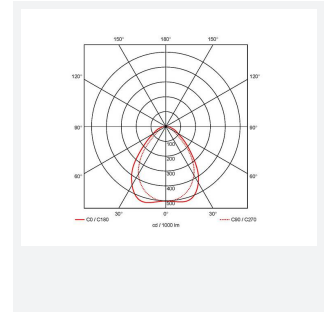

Endurance UGR<19 600x600

Endurance TP(a) UGR<19 600x600 Panel OCTO
Code: AERMLED3/60/CW/OCTO

Category	Commercial Panels
Application	Ancillary, Commercial, Education, Healthcare, Retail
Specification	Performance

PRODUCT FEATURES

- Edge lit LED panel suitable for education, commercial and ancillary area applications
- Cool white, warm white and daylight options
- TPa as standard
- UGR<19 (unified glare rating) compliant luminaire assisting to eliminate glare for visual comfort
- White anodised aluminium frame for visual compatibility with ceiling grid
- Surface mounting frame option

GENERAL INFORMATION	
Wattage	30W
Lumens Delivered	3600lm
Lm/W	113lm/W
Beam Angle	80
CRI	80
CCT	4000K
Input	220-240V
Operating Temp	-20°C - 40°C
SDCM	4
UGR	17
Cut-Out Size	585x585mm
Product Weight without Packaging	2.734 kg

TECHNICAL INFORMATION	
Light Source	LED
Colour / Finish	White
IP Rating	IP40
Class Protection	2
Internal / External	Internal
Surface / Recessed / Suspended	Ceiling, Recessed, Suspended
Lumen Depreciation	L80 76,000h
Warranty (Years)	5
CE Mark	Yes
Accessories	AERMLED/SK, AERMLED/60/SMF, AERMLED/60/CGCB/KIT, APRK/60