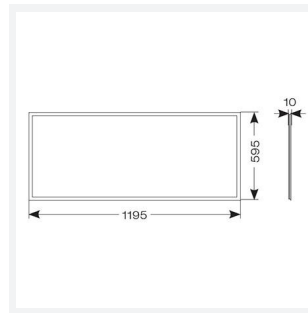

Endurance UGR<19 1200x600

Endurance TP(a) UGR<19 1200x600 Panel OCTO
Code: AERMLED3/120/WW/OCTO

Category	Commercial Panels
Application	Ancillary, Commercial, Education, Healthcare, Retail
Specification	Performance

PRODUCT FEATURES

- Edge lit LED panel suitable for education, commercial and ancillary area applications
- Cool white, warm white and daylight options
- Surface mounting frame option
- Switch Dim, DALI and 0-10V dimming capability using the multi dimmable driver accessories ADDIM/60/MC
- UGR<19 (unified glare rating) compliant luminaire assisting to eliminate glare for visual comfort
- White anodised aluminium frame for visual compatibility with ceiling grid
- TPa as standard
- Self-Test Panel Pod and Sensor Pod compatible

GENERAL INFORMATION

Wattage	60W
Lumens Delivered	5400lm
Lm/W	90lm/W
Beam Angle	80
CRI	80
CCT	3000K
Input	220-240V
Operating Temp	-20°C - 40°C
SDCM	4
UGR	17
Cut-Out Size	585x1185mm
Product Weight without Packaging	2.077 kg