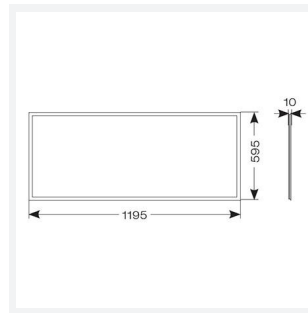

Endurance UGR<19 1200x600

Endurance TP(a) UGR<19 1200x600 Panel OCTO
Code: AERMLED3/120/WW/OCTO

Category	Commercial Panels
Application	Ancillary, Commercial, Education, Healthcare, Retail
Specification	Performance

PRODUCT FEATURES

- Edge lit LED panel suitable for education, commercial and ancillary area applications
- Cool white, warm white and daylight options
- Surface mounting frame option
- Switch Dim, DALI and 0-10V dimming capability using the multi dimmable driver accessories ADDIM/60/MC
- UGR<19 (unified glare rating) compliant luminaire assisting to eliminate glare for visual comfort
- White anodised aluminium frame for visual compatibility with ceiling grid
- TPa as standard
- Self-Test Panel Pod and Sensor Pod compatible

GENERAL INFORMATION

Wattage	60W
Lumens Delivered	5400lm
Lm/W	90lm/W
Beam Angle	80
CRI	80
CCT	3000K
Input	220/240V
Operating Temp	-20°C - 40°C
SDCM	4
UGR	17
Cut-Out Size	585x1185mm
Product Weight without Packaging	2.077 kg