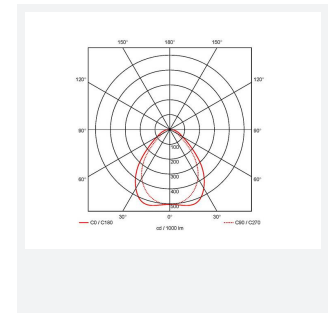

Endurance UGR<19 1200x600

Endurance TP(a) UGR<19 1200x600 Panel OCTO
Code: AERMLED3/120/WW/OCTO

Category	Commercial Panels
Application	Ancillary, Commercial, Education, Healthcare, Retail
Specification	Performance

PRODUCT FEATURES

- Edge lit LED panel suitable for education, commercial and ancillary area applications
- Cool white, warm white and daylight options
- Surface mounting frame option
- Switch Dim, DALI and 0-10V dimming capability using the multi dimmable driver accessories ADDIM/60/MC
- UGR<19 (unified glare rating) compliant luminaire assisting to eliminate glare for visual comfort
- White anodised aluminium frame for visual compatibility with ceiling grid
- TPa as standard
- Self-Test Panel Pod and Sensor Pod compatible

GENERAL INFORMATION

Wattage	60W
Lumens Delivered	5400lm
Lm/W	90lm/W
Beam Angle	80
CRI	80
CCT	3000K
Input	220-240V
Operating Temp	-20°C - 40°C
SDCM	4
UGR	17
Cut-Out Size	585x1185mm
Product Weight without Packaging	2.077 kg

TECHNICAL INFORMATION

Light Source	LED
Colour / Finish	White
IP Rating	IP44
Class Protection	2
Internal / External	Internal
Surface / Recessed / Suspended	Recessed, Surface
Lumen Depreciation	L80 76,000h
Warranty (Years)	5
CE Mark	Yes
Accessories	AERMLED/120/SMF, APRK/120