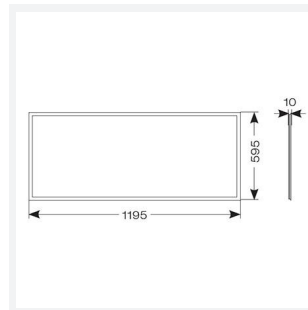

Endurance UGR<19 1200x600

Endurance TP(a) UGR<19 1200x600 Panel 1-10V

Code: AERMLED3/120/WW/DD4

Category	Commercial Panels
Application	Ancillary, Commercial, Education, Healthcare, Retail
Specification	Performance

GENERAL INFORMATION	
Wattage	60W
Lumens Delivered	5400lm
Lm/W	90lm/W
Beam Angle	80
CRI	80
CCT	3000K
Input	220-240V
Operating Temp	-20°C - 40°C
SDCM	4
UGR	17
Cut-Out Size	585x1185mm

TECHNICAL INFORMATION	
Light Source	LED
Colour / Finish	White
IP Rating	IP44
Class Protection	2
Internal / External	Internal
Surface / Recessed / Suspended	Recessed, Surface
Lumen Depreciation	L80 76,000h
Warranty (Years)	5
CE Mark	Yes
Accessories	AERMLED/120/SMF, APRK/120