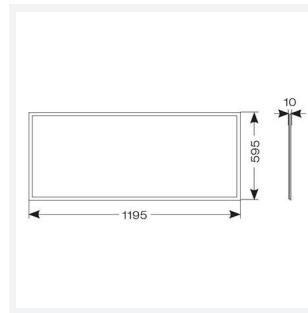

Endurance UGR<19 1200x600

Endurance TP(a) UGR<19 1200x600 Panel 1-10V

Code: AERMLED3/120/WW/DD4

Category	Commercial Panels
Application	Ancillary, Commercial, Education, Healthcare, Retail
Specification	Performance

PRODUCT FEATURES

- Edge lit LED panel suitable for education, commercial and ancillary area applications
- Cool white, warm white and daylight options
- Low glare and even light distribution for multiple applications
- Powered by Tridonic
- UGR<19 (unified glare rating) compliant luminaire assisting to eliminate glare for visual comfort
- White anodised aluminium frame for visual compatibility with ceiling grid
- Surface mounting frame option
- TPa as standard

GENERAL INFORMATION	
Wattage	60W
Lumens Delivered	5400lm
Lm/W	90lm/W
Beam Angle	80
CRI	80
CCT	3000K
Input	220/240V
Operating Temp	-20°C - 40°C
SDCM	4
UGR	17
Cut-Out Size	585x1185mm

TECHNICAL INFORMATION	
Light Source	LED
Colour / Finish	White
IP Rating	IP44
Class Protection	2
Internal / External	Internal
Surface / Recessed / Suspended	Recessed, Surface
Lumen Depreciation	L80 76,000h
Warranty (Years)	5
CE Mark	Yes
Accessories	AERMLED/120/SMF, APRK/120