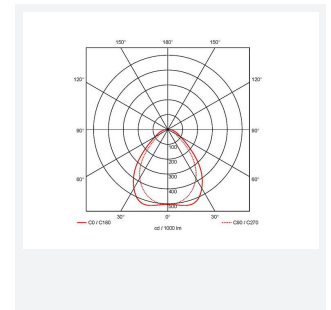

Endurance UGR<19 1200x600

Endurance TP(a) UGR<19 1200x600 Panel 1-10V

Code: AERMLED3/120/WW/DD4

Category	Commercial Panels
Application	Ancillary, Commercial, Education, Healthcare, Retail
Specification	Performance

PRODUCT FEATURES

- Edge lit LED panel suitable for education, commercial and ancillary area applications
- Cool white, warm white and daylight options
- Low glare and even light distribution for multiple applications
- Powered by Tridonic
- UGR<19 (unified glare rating) compliant luminaire assisting to eliminate glare for visual comfort
- White anodised aluminium frame for visual compatibility with ceiling grid
- Surface mounting frame option
- TPa as standard

GENERAL INFORMATION	
Wattage	60W
Lumens Delivered	5400lm
Lm/W	90lm/W
Beam Angle	80
CRI	80
CCT	3000K
Input	220-240V
Operating Temp	-20°C - 40°C
SDCM	4
UGR	17
Cut-Out Size	585x1185mm

TECHNICAL INFORMATION	
Light Source	LED
Colour / Finish	White
IP Rating	IP44
Class Protection	2
Internal / External	Internal
Surface / Recessed / Suspended	Recessed, Surface
Lumen Depreciation	L80 76,000h
Warranty (Years)	5
CE Mark	Yes
Accessories	AERMLED/120/SMF, APRK/120